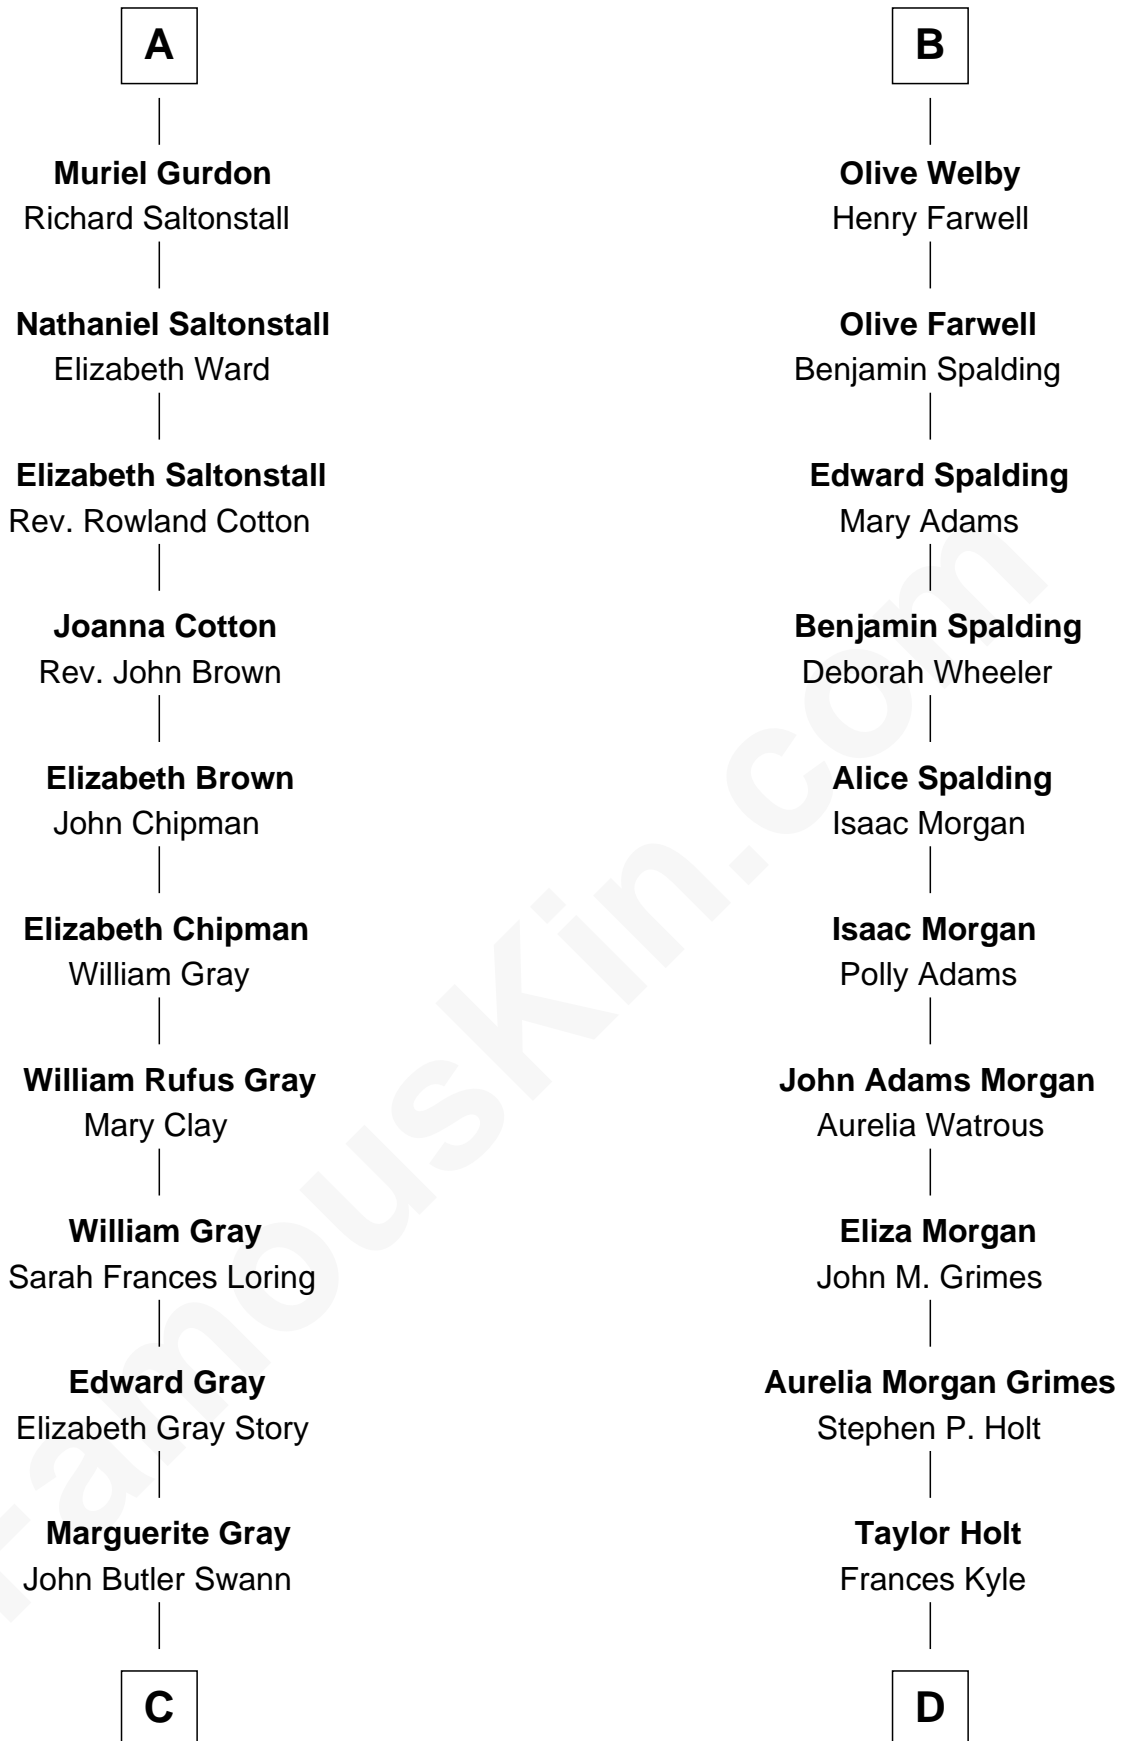

FamousKin.com
Relationship Chart of
Story Musgrave
NASA Astronaut

18th cousin 1 time removed of

Linda Hamilton
TV and Movie Actress

Sir Reynold Grey
 Margaret de Ros

C

Marguerite Swann

Percy Musgrave

Story Musgrave

NASA Astronaut

D

Dr. Richard Huckstep Holt

Mildred Alberta Derby

Barbara Kyle Holt

Dr. Carroll Stanford Hamilton

Linda Hamilton

TV and Movie Actress