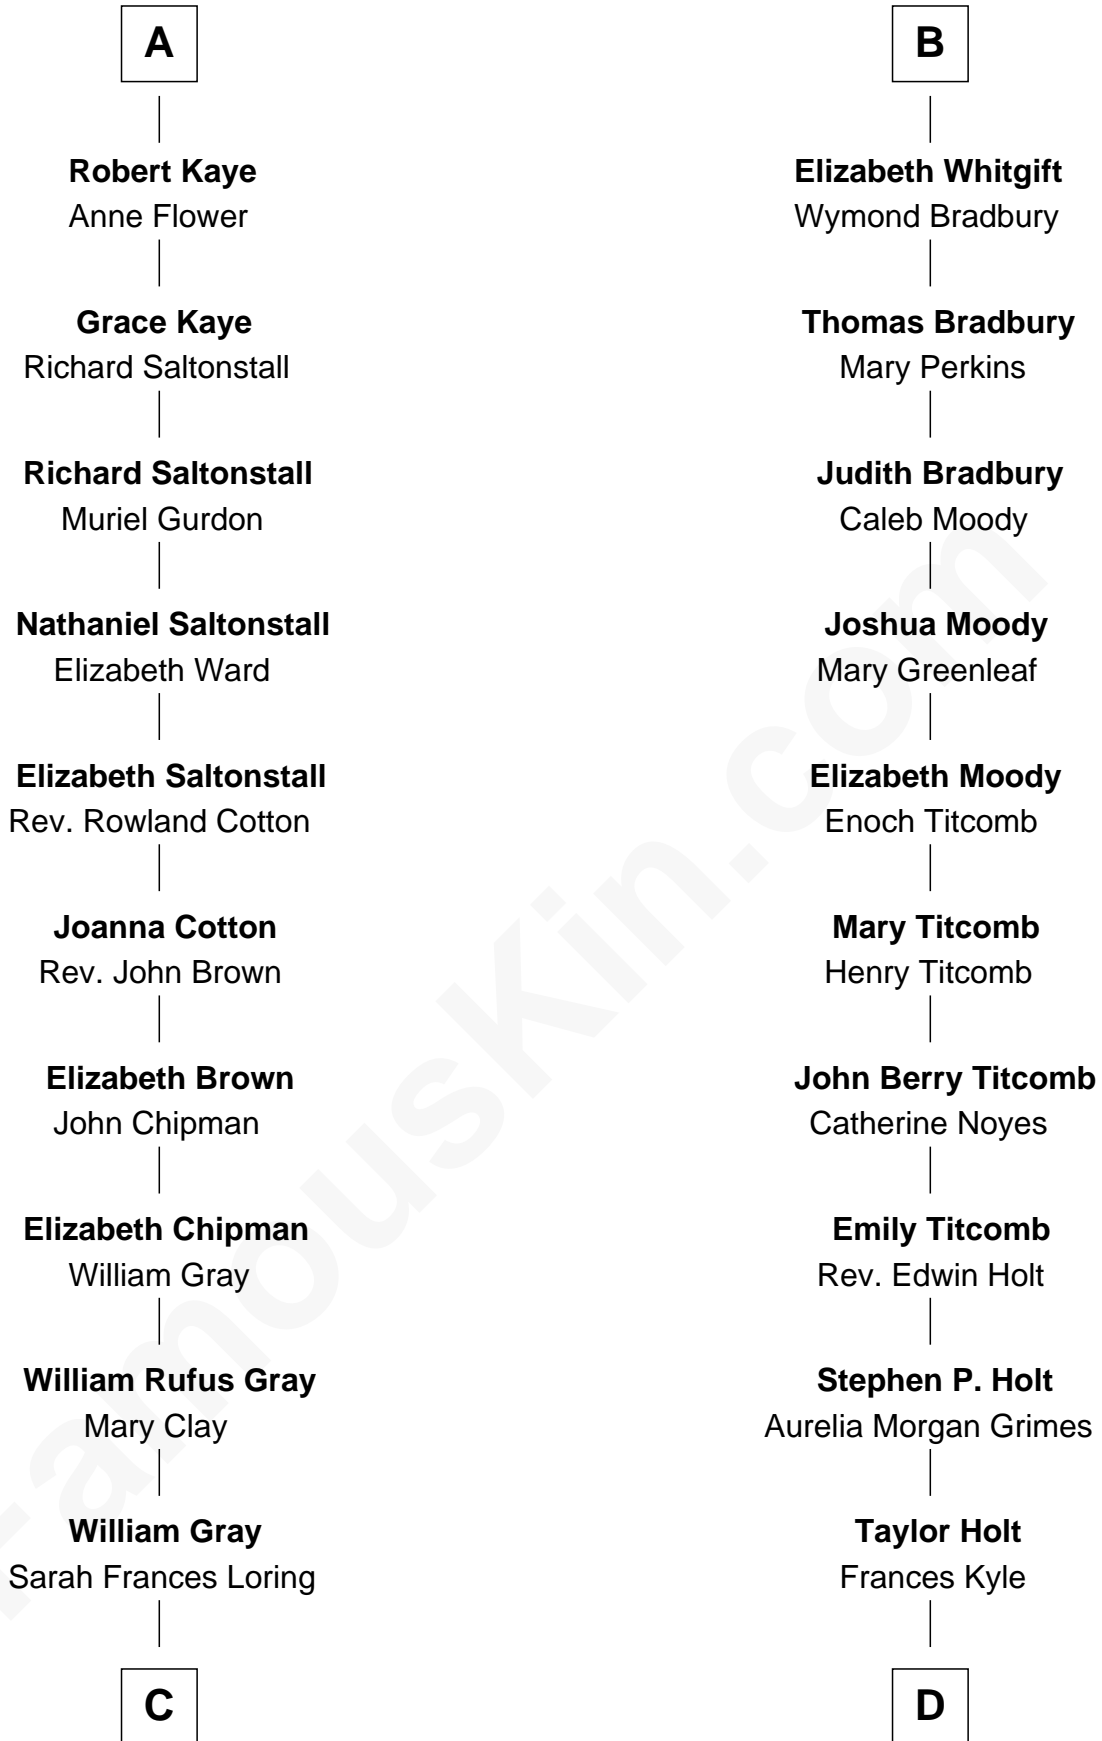

FamousKin.com Relationship Chart of

Story Musgrave

NASA Astronaut

19th cousin 1 time removed of

Linda Hamilton

TV and Movie Actress

William Pert
Joan le Scrope

C

Edward Gray
Elizabeth Gray Story

Marguerite Gray
John Butler Swann

Marguerite Swann
Percy Musgrave

Story Musgrave
NASA Astronaut

D

Dr. Richard Huckstep Holt
Mildred Alberta Derby

Barbara Kyle Holt
Dr. Carroll Stanford Hamilton