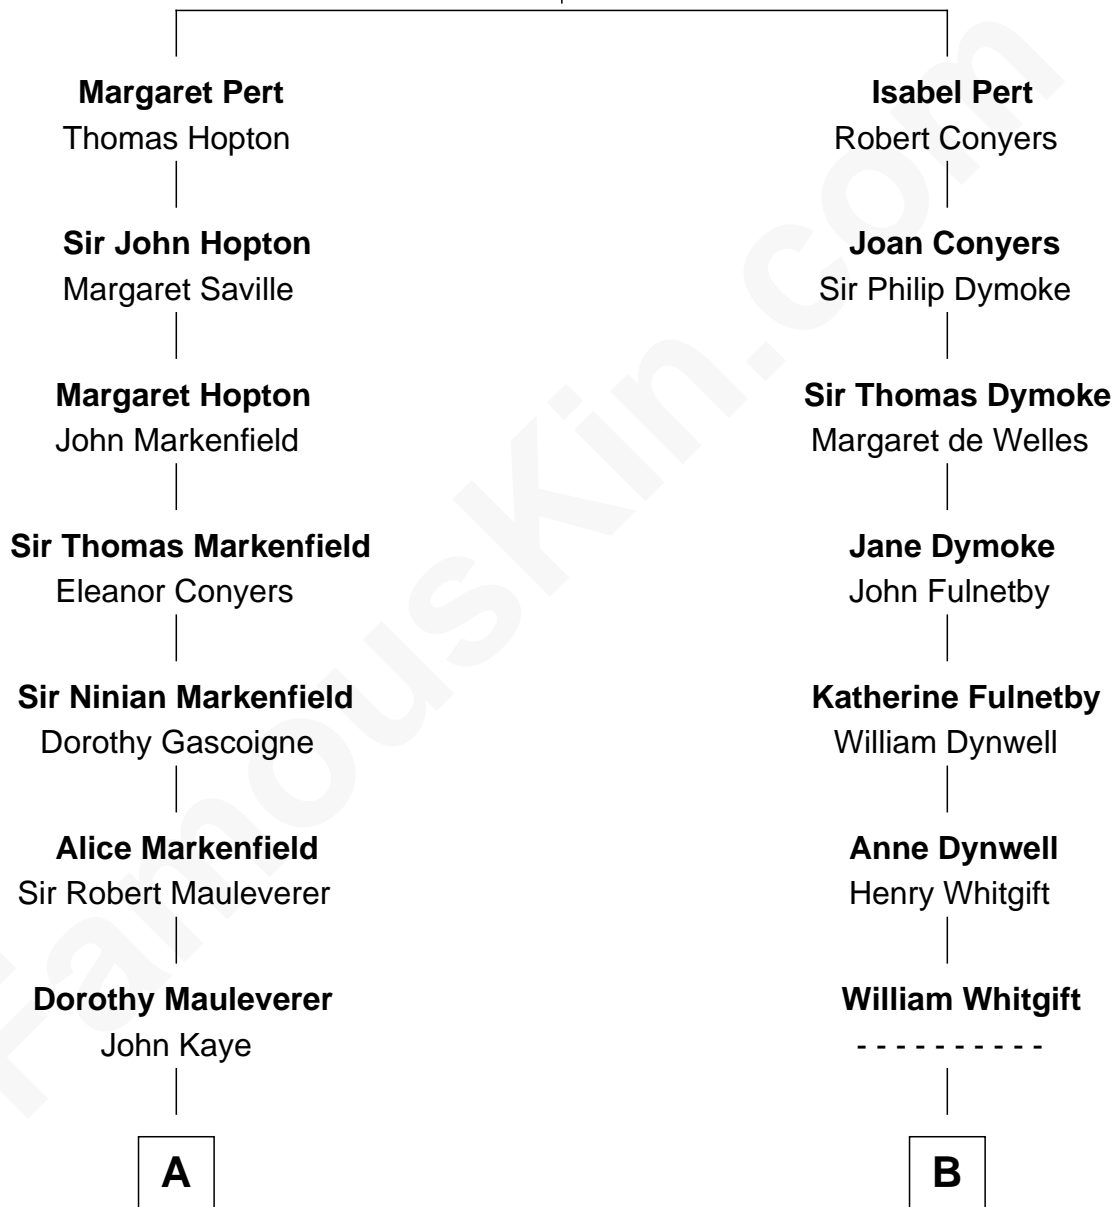

FamousKin.com Relationship Chart of

Story Musgrave

NASA Astronaut

19th cousin 1 time removed of

Linda Hamilton

TV and Movie Actress

William Pert
Joan le Scrope

C

Edward Gray
Elizabeth Gray Story

Marguerite Gray
John Butler Swann

Marguerite Swann
Percy Musgrave

Story Musgrave
NASA Astronaut

D

Dr. Richard Huckstep Holt
Mildred Alberta Derby

Barbara Kyle Holt
Dr. Carroll Stanford Hamilton