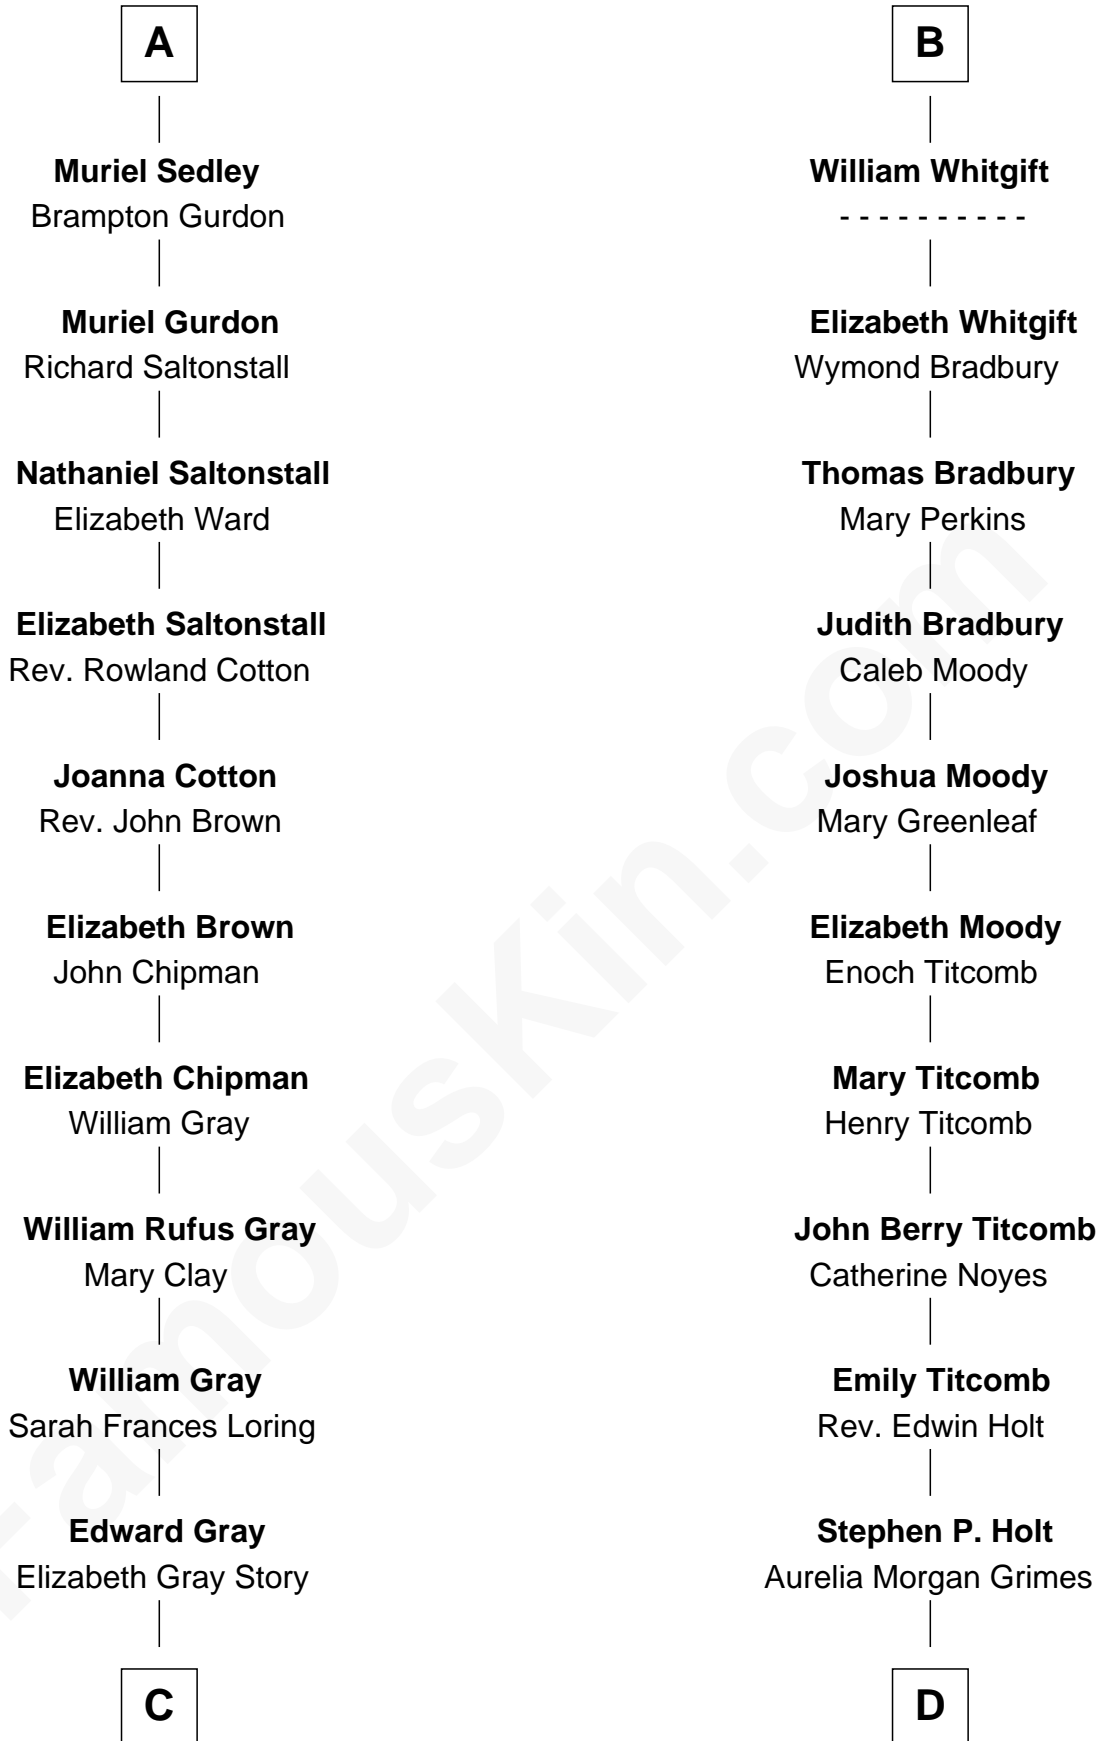

FamousKin.com Relationship Chart of

Story Musgrave

NASA Astronaut

19th cousin 1 time removed of

Linda Hamilton

TV and Movie Actress

John de Mowbray
Elizabeth de Segrave

Sir Thomas Mowbray

Elizabeth Fitzalan

Margaret Mowbray

Sir Robert Howard

Sir John Howard

Margaret Chedworth

Katherine Howard

Sir John Bouchier

Jane Bouchier

Eudo de Welles

Maud de Greystoke

Sir Lionel de Welles

Joan de Waterton

Margaret de Welles

Sir Thomas Dymoke

Jane Dymoke

John Fulnetby

Katherine Fulnetby

William Dynwell

Anne Dynwell

Henry Whitgift

B

C

Marguerite Gray
John Butler Swann

Marguerite Swann
Percy Musgrave