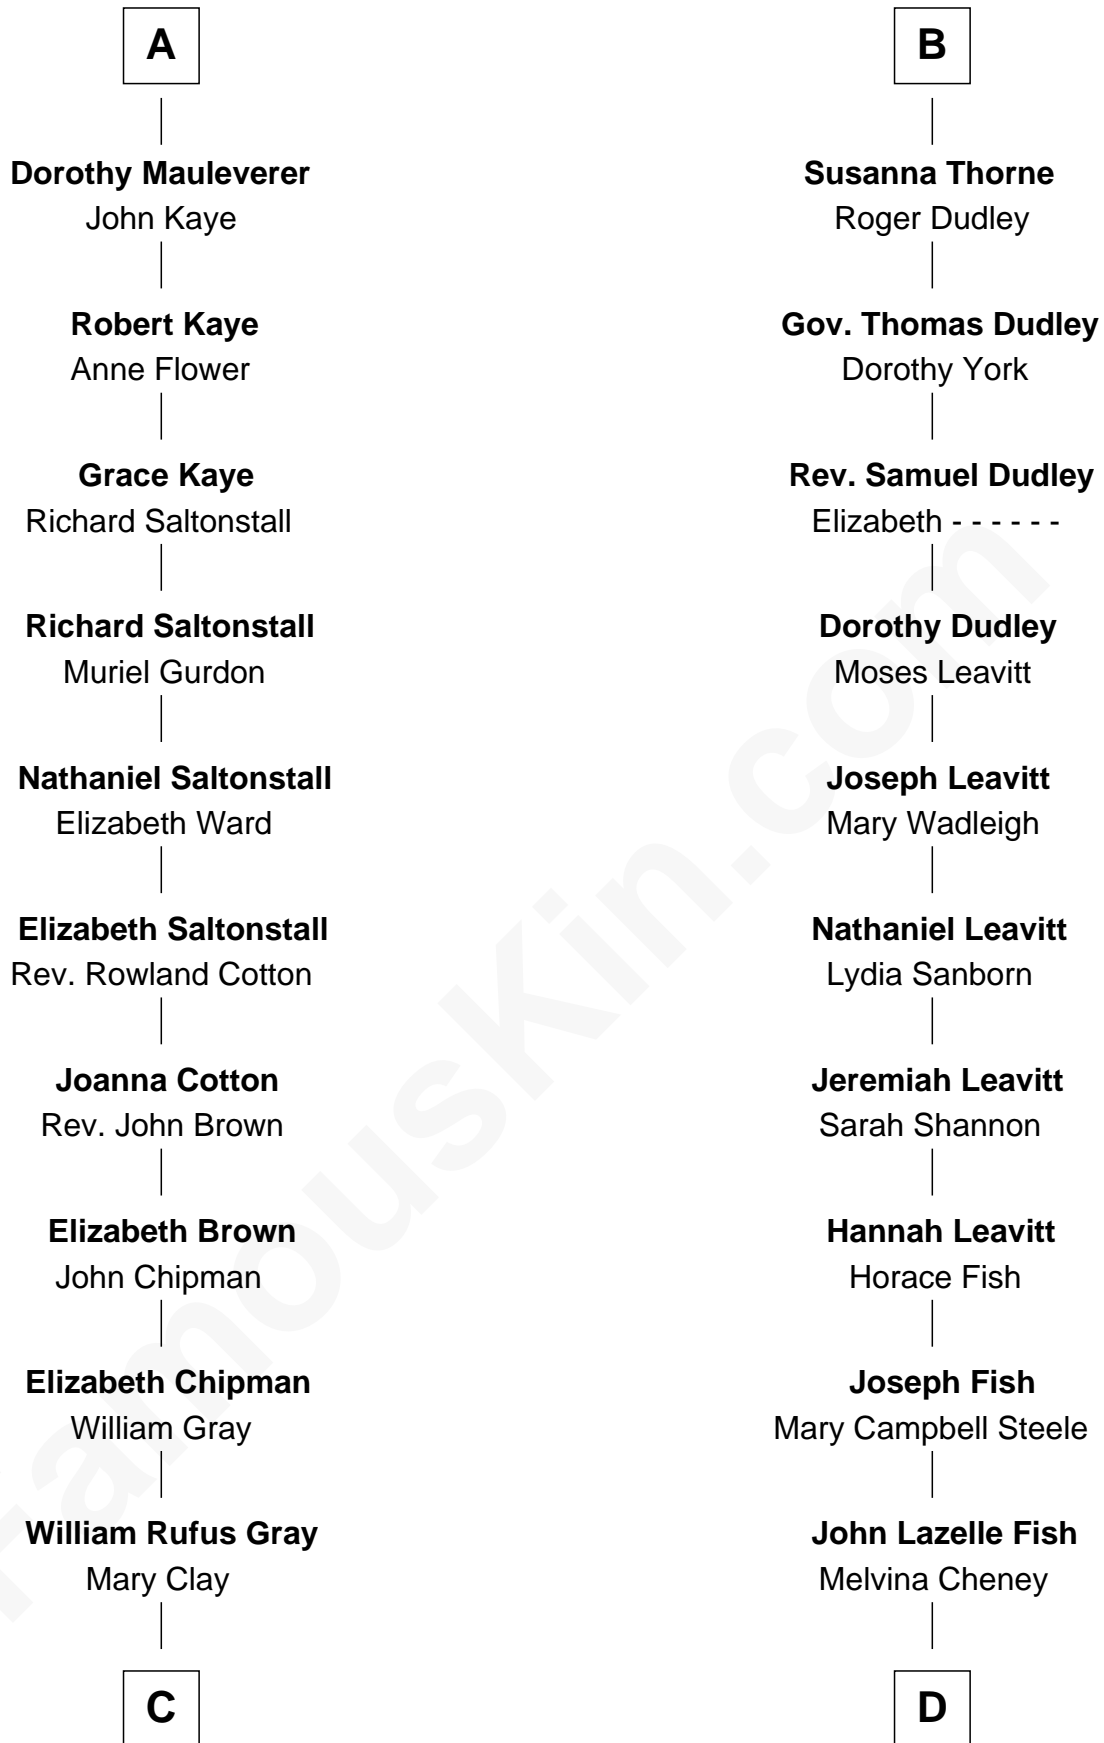

FamousKin.com Relationship Chart of

Story Musgrave

NASA Astronaut

20th cousin 1 time removed of

Keri Russell

TV and Movie Actress

Sir John Grey

Avice Marmion

C

William Gray
Sarah Frances Loring

Edward Gray
Elizabeth Gray Story

Marguerite Gray
John Butler Swann

Marguerite Swann
Percy Musgrave

Story Musgrave
NASA Astronaut

D

Karl Joseph Fish
Mary Emma McNeil