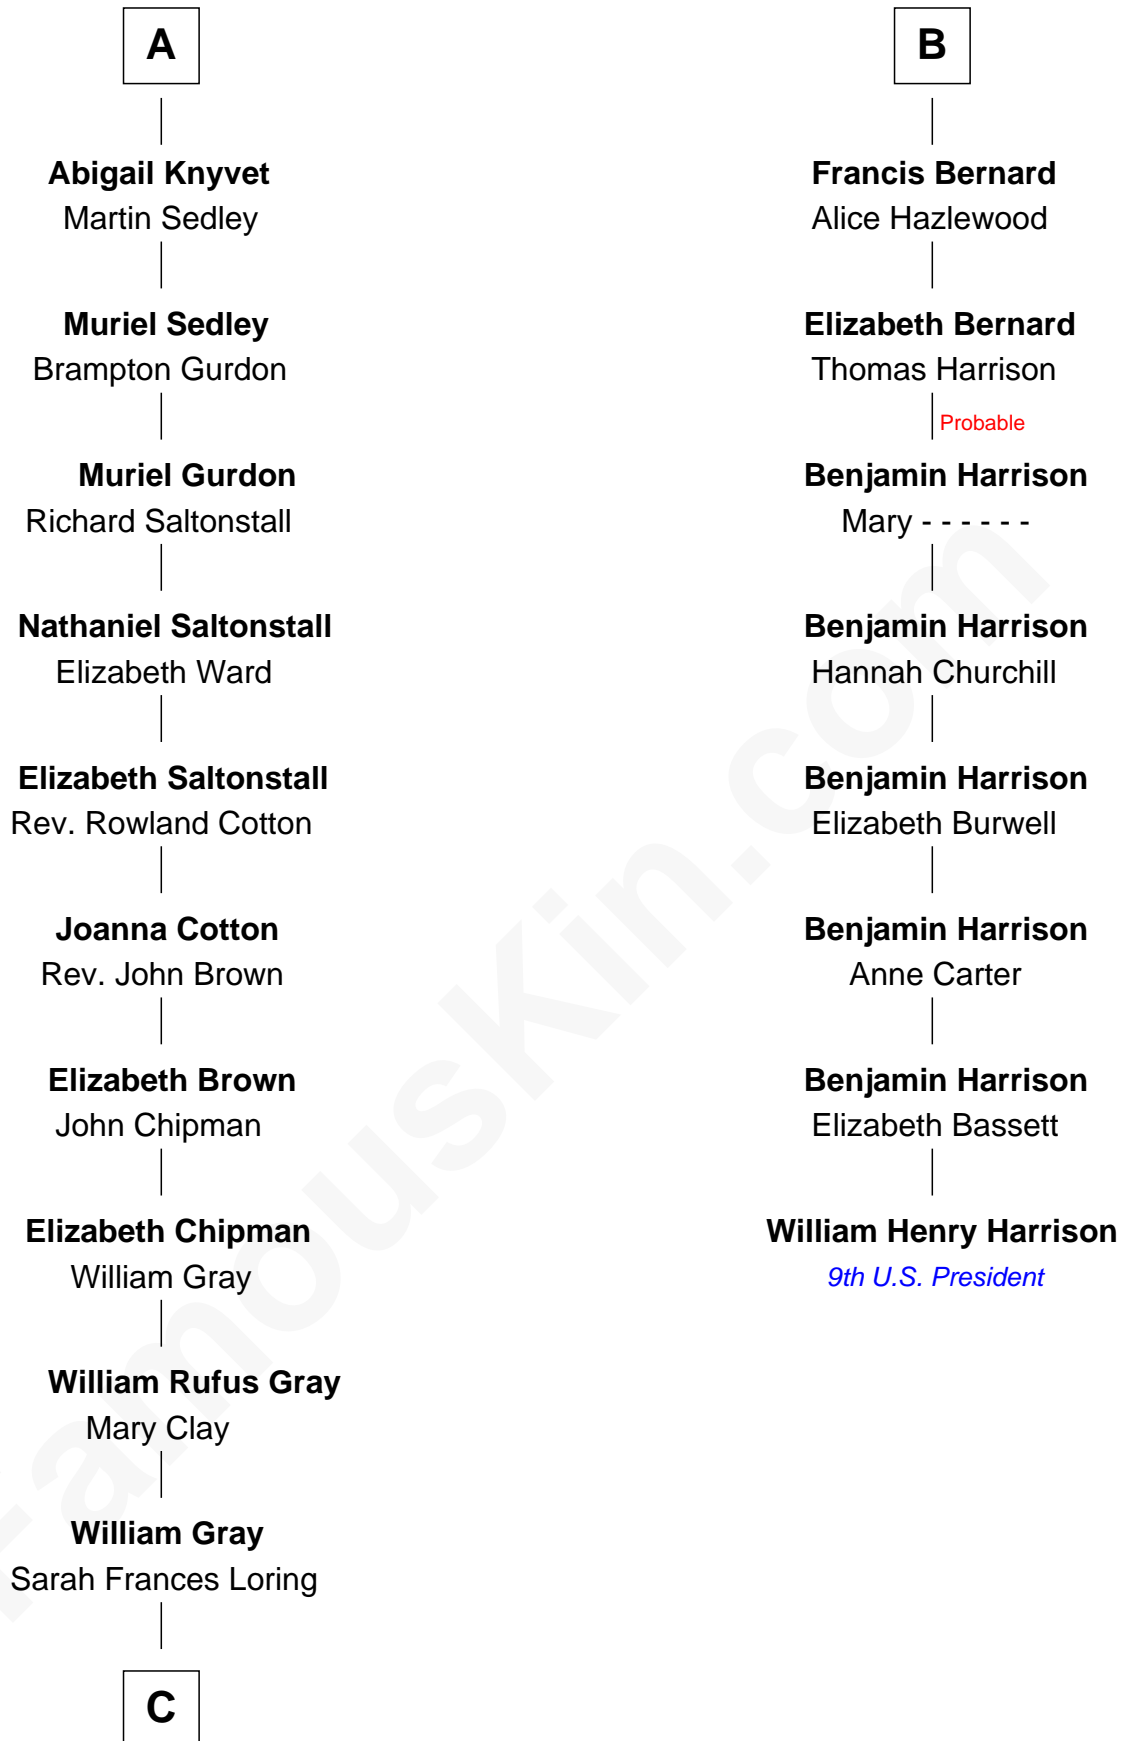

**FamousKin.com**  
**Relationship Chart of**  
**Story Musgrave**  
*NASA Astronaut*

**14th cousin 6 times removed of**  
**William Henry Harrison**  
*9th U.S. President*

**C**

—  
**Edward Gray**  
Elizabeth Gray Story

—  
**Marguerite Gray**  
John Butler Swann

—  
**Marguerite Swann**  
Percy Musgrave

—  
**Story Musgrave**  
*NASA Astronaut*

FamousKin.com