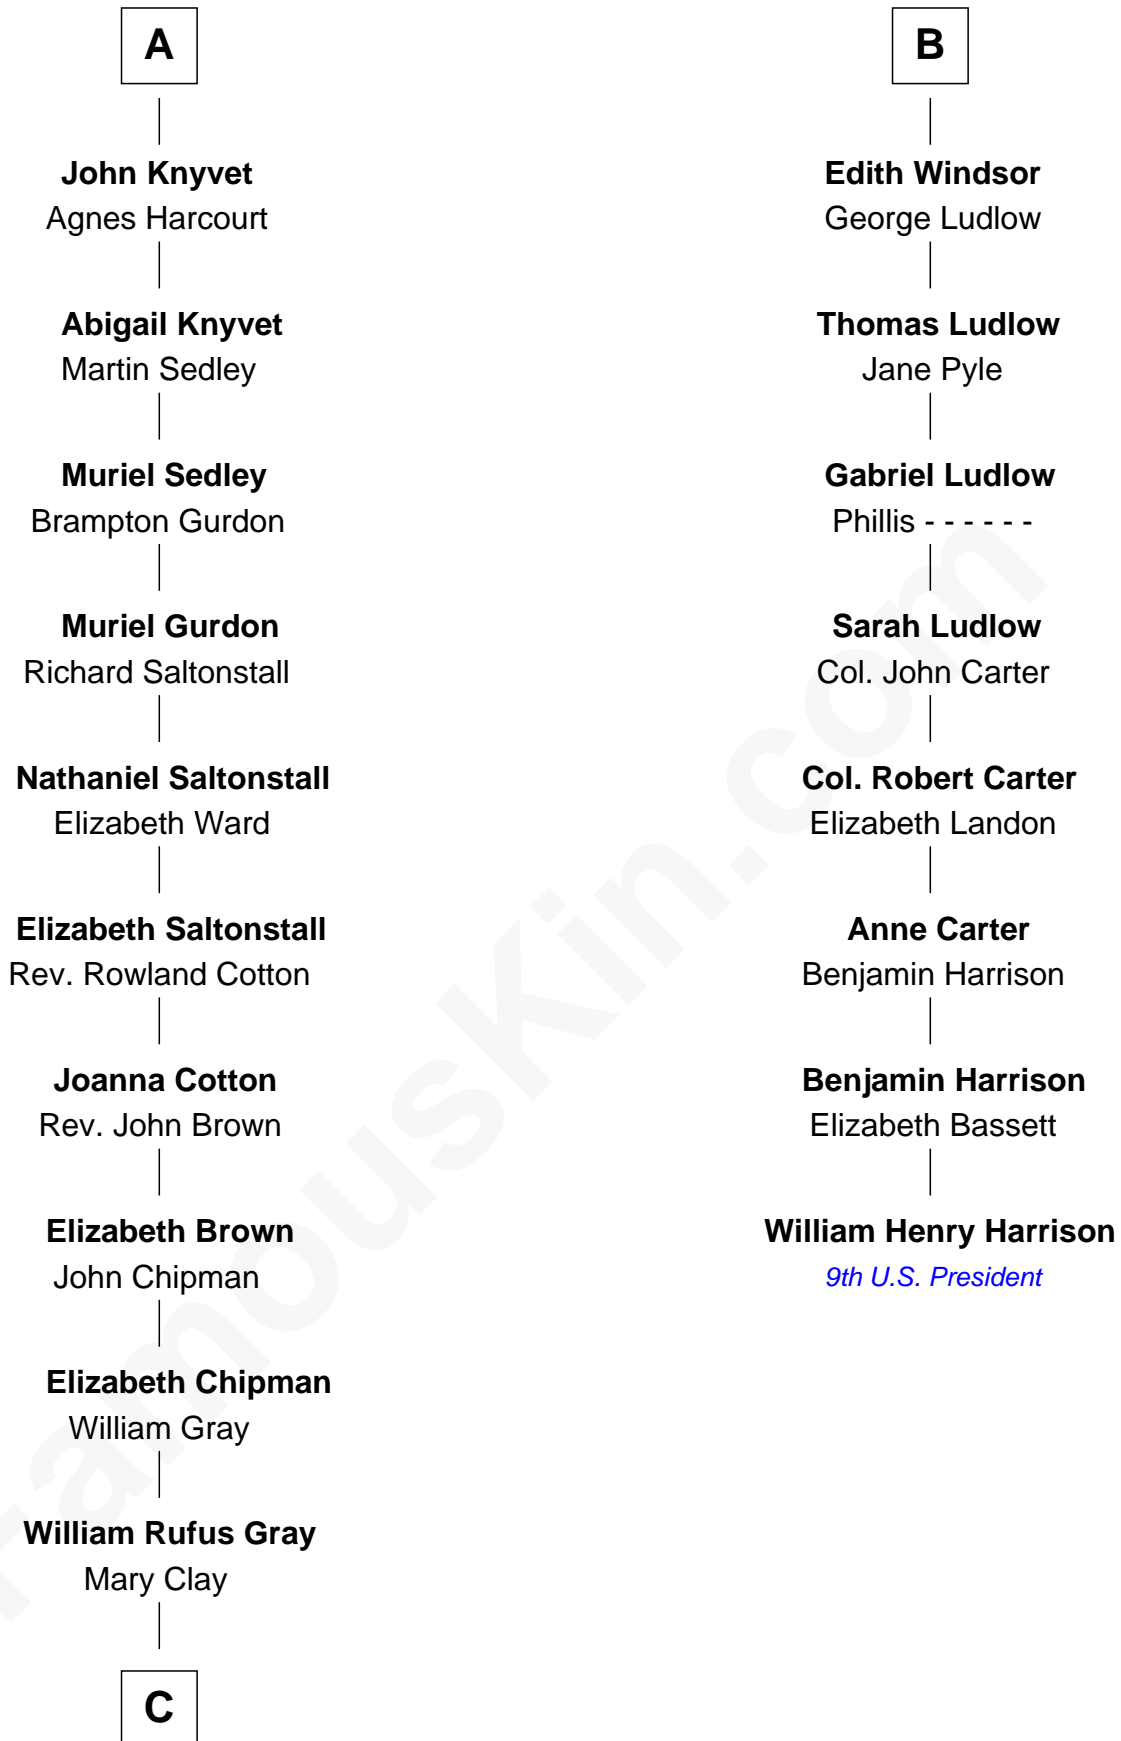

FamousKin.com
Relationship Chart of
Story Musgrave
NASA Astronaut

14th cousin 7 times removed of
William Henry Harrison
9th U.S. President

Humphrey de Bohun
 Elizabeth Plantagenet

Sir William de Bohun
 Elizabeth de Badlesmere

Margaret de Bohun
 Sir Hugh de Courtnay

Elizabeth de Bohun
 Sir Richard Fitzalan

Elizabeth de Courtnay
 Sir Andrew Luttrell

Elizabeth Fitzalan
 Sir Thomas Mowbray

Sir Hugh Luttrell
 Catherine de Beaumont

Margaret Mowbray
 Sir Robert Howard

Elizabeth Luttrell
 John Stratton

Sir John Howard
 Margaret Chedworth

Elizabeth Stratton
 John Andrews

Katherine Howard
 Sir John Bouchier

Elizabeth Andrews
 Sir Thomas de Windsor

Jane Bouchier
 Edmund Knyvet

Sir Andrews de Windsor
 Elizabeth Blount

A

B

C

—
William Gray
Sarah Frances Loring

—
Edward Gray
Elizabeth Gray Story

—
Marguerite Gray
John Butler Swann

—
Marguerite Swann
Percy Musgrave