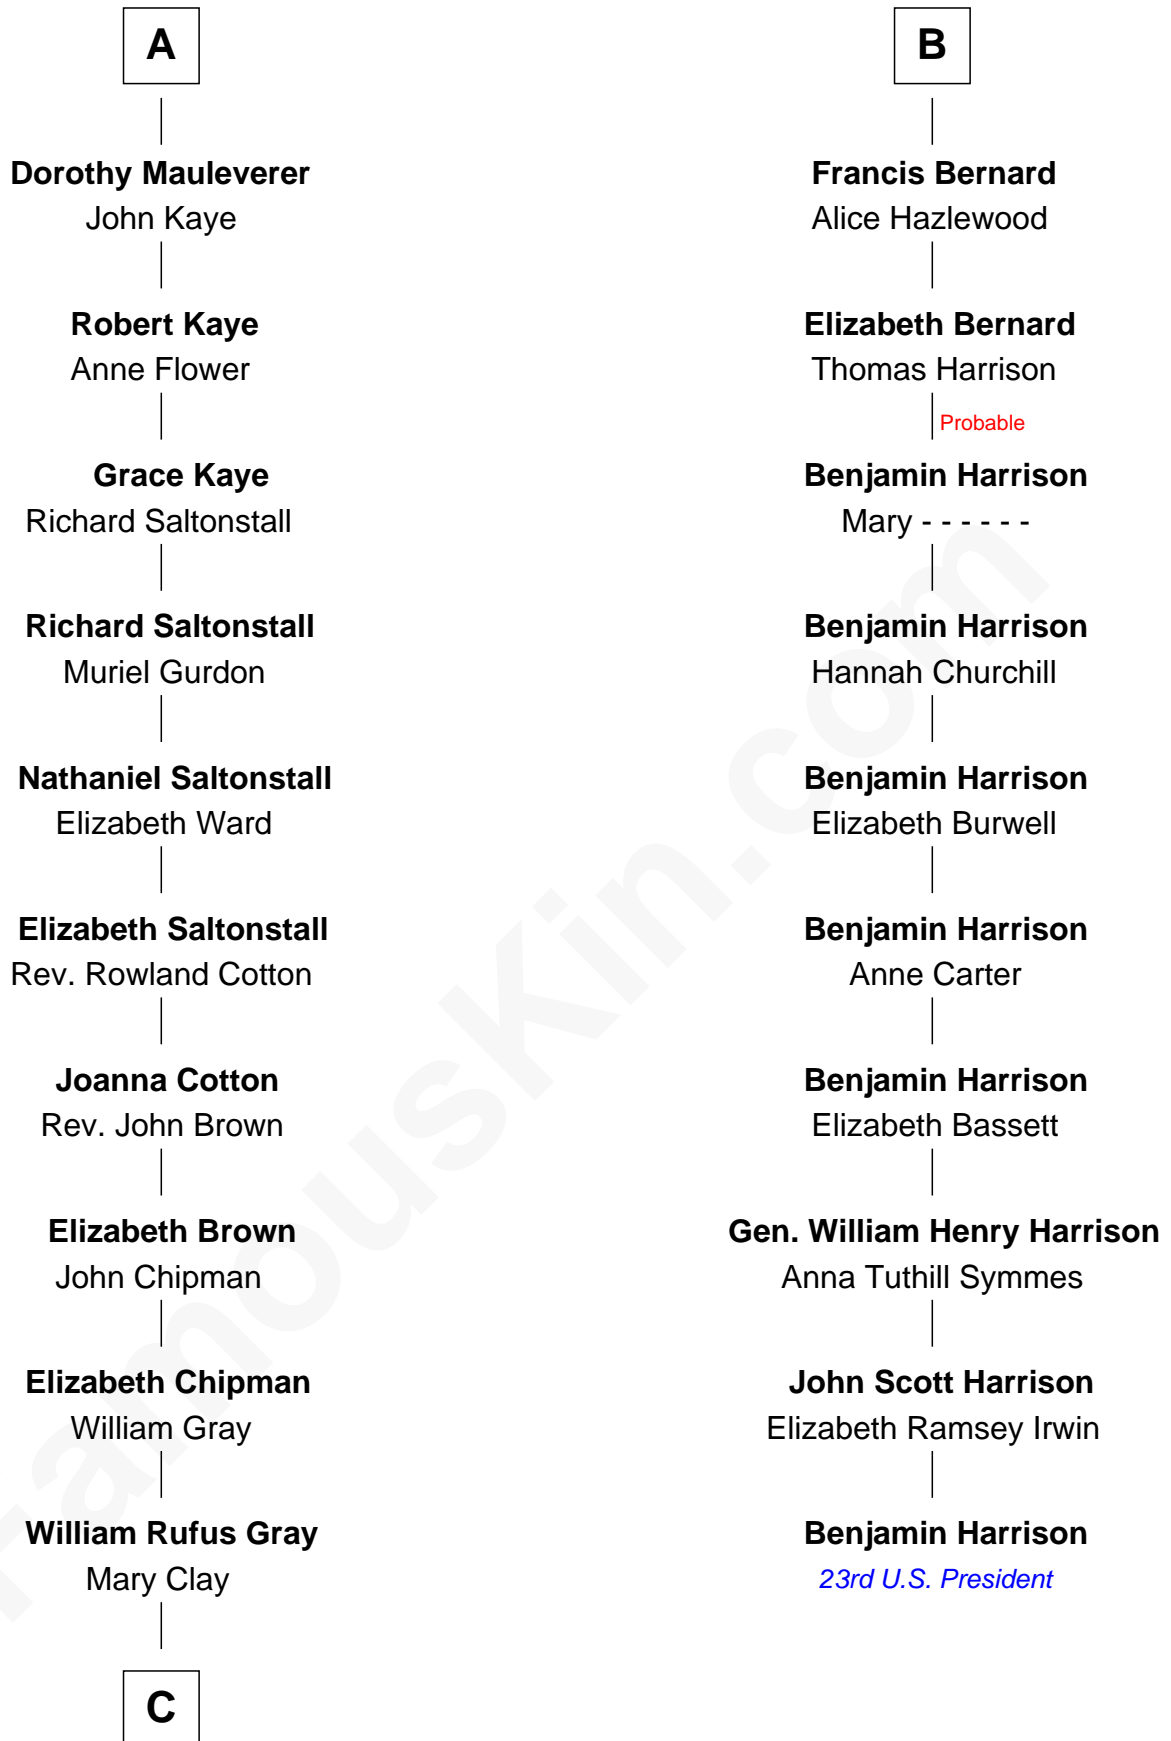

**FamousKin.com**  
**Relationship Chart of**  
**Story Musgrave**  
*NASA Astronaut*

16th cousin 5 times removed of  
**Benjamin Harrison**  
*23rd U.S. President*

**Sir Thomas de Beauchamp**  
 Katherine de Mortimer

**Margaret de Neville**  
 Sir Richard Scrope

**John Markenfield**  
 Margaret Hopton

**Sir Henry le Scrope**  
 Elizabeth le Scrope

**Sir Thomas Markenfield**  
 Eleanor Conyers

**Margaret Scrope**  
 John Bernard

**Sir Ninian Markenfield**  
 Dorothy Gascoigne

**John Bernard**  
 Margaret Daundelyn

**Alice Markenfield**  
 Sir Robert Mauleverer

**John Bernard**  
 Cecily Muscote

**A**

**B**

**C**

—  
**William Gray**  
Sarah Frances Loring

—  
**Edward Gray**  
Elizabeth Gray Story

—  
**Marguerite Gray**  
John Butler Swann

—  
**Marguerite Swann**  
Percy Musgrave

—  
**Story Musgrave**  
*NASA Astronaut*

FamousKin.com