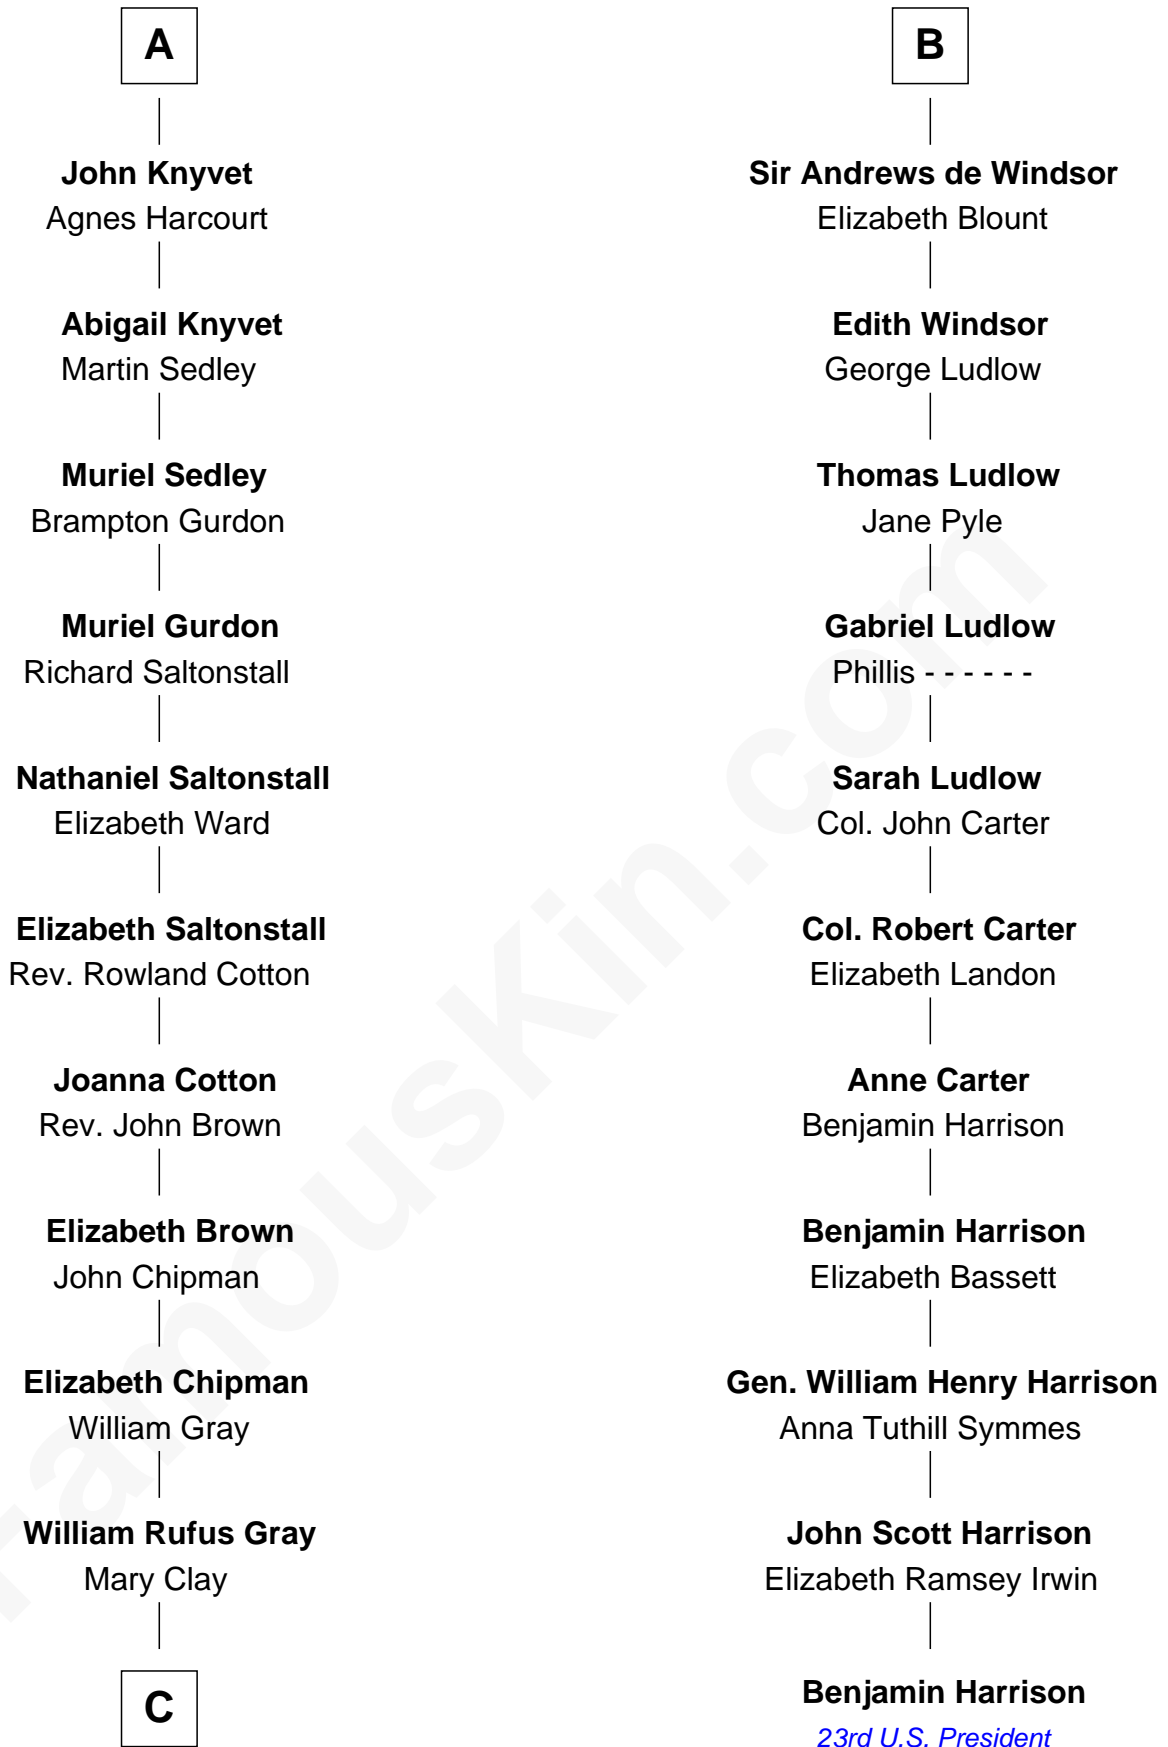

FamousKin.com
Relationship Chart of
Story Musgrave
NASA Astronaut

17th cousin 4 times removed of

Benjamin Harrison
23rd U.S. President

C

—
William Gray
Sarah Frances Loring

—
Edward Gray
Elizabeth Gray Story

—
Marguerite Gray
John Butler Swann

—
Marguerite Swann
Percy Musgrave

—
Story Musgrave
NASA Astronaut

FamousKin.com