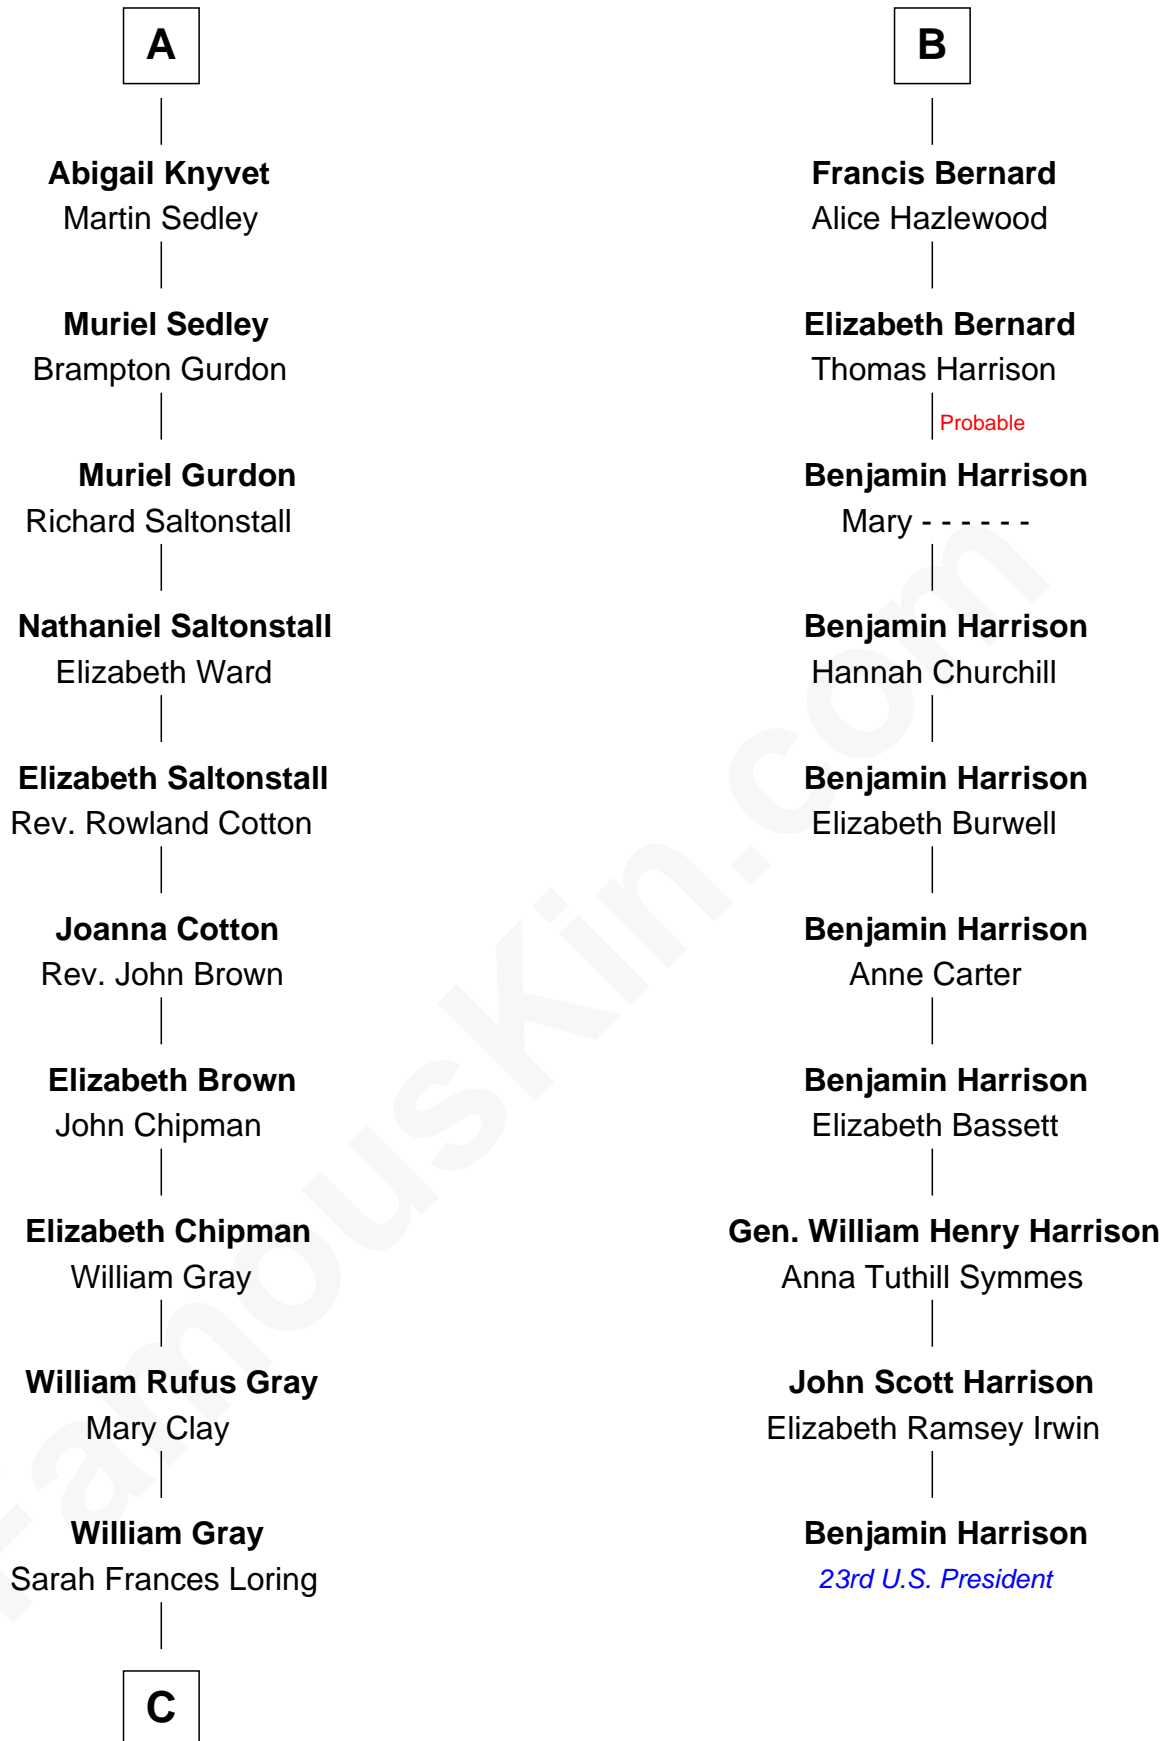

FamousKin.com
Relationship Chart of
Story Musgrave
NASA Astronaut

16th cousin 4 times removed of

Benjamin Harrison
23rd U.S. President

Sir William de Ros
 Margery de Badlesmere

Thomas de Ros
 Beatrice de Stafford

Maud de Roos
 John de Welles

Margaret de Ros
 Sir Reynold Grey

Margery de Welles
 Stephen le Scrope

Sir John Grey
 Constance de Holand

John le Scrope
 Elizabeth Chaworth

Alice Grey
 Sir William Knyvet

Elizabeth le Scrope
 Sir Henry le Scrope

Sir Edmund Knyvet
 Eleanor Tyrrel

Margaret Scrope
 John Bernard

Edmund Knyvet
 Jane Bouchier

John Bernard
 Margaret Daundelyn

John Knyvet
 Agnes Harcourt

John Bernard
 Cecily Muscote

A

B

C

—
Edward Gray
Elizabeth Gray Story

—
Marguerite Gray
John Butler Swann

—
Marguerite Swann
Percy Musgrave

—
Story Musgrave
NASA Astronaut

FamousKin.com