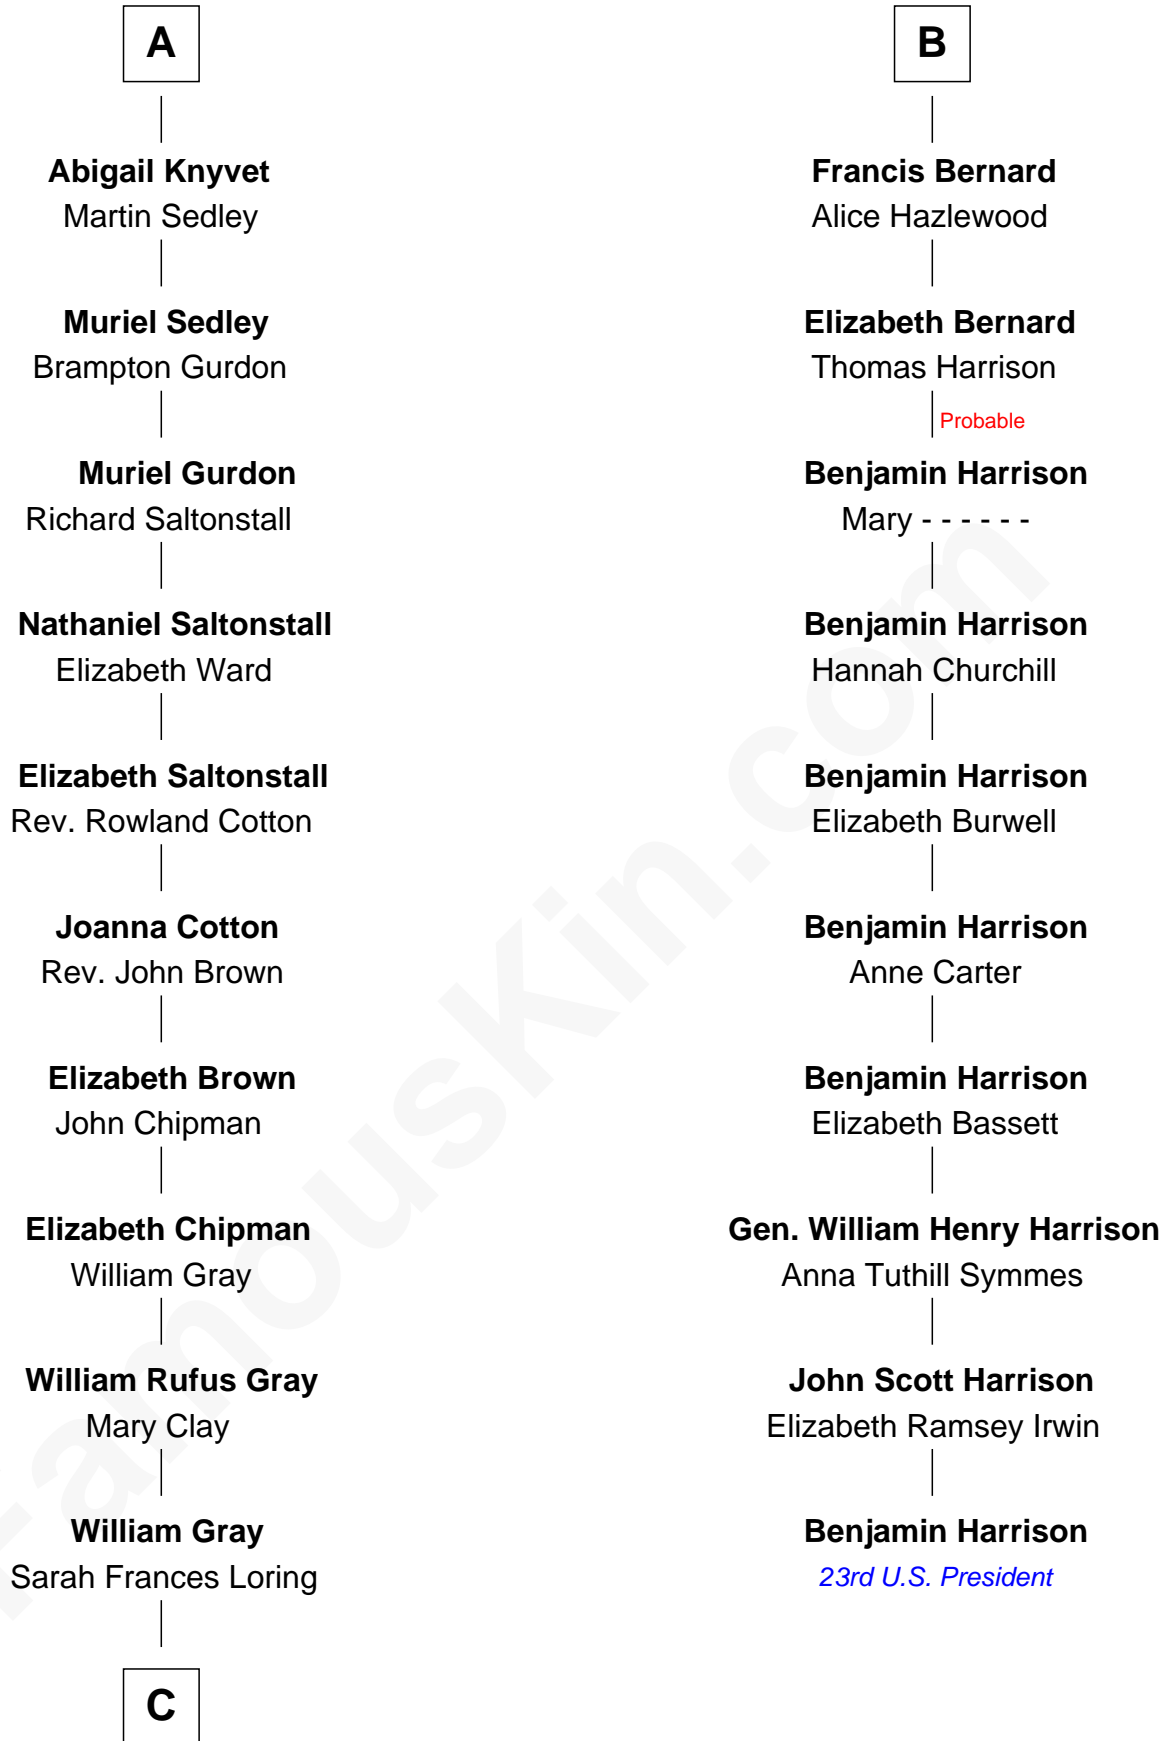

FamousKin.com
Relationship Chart of
Story Musgrave
NASA Astronaut

16th cousin 4 times removed of

Benjamin Harrison
23rd U.S. President

Ralph de Stafford
 Margaret de Audley

C

—
Edward Gray
Elizabeth Gray Story

—
Marguerite Gray
John Butler Swann

—
Marguerite Swann
Percy Musgrave

—
Story Musgrave
NASA Astronaut

FamousKin.com