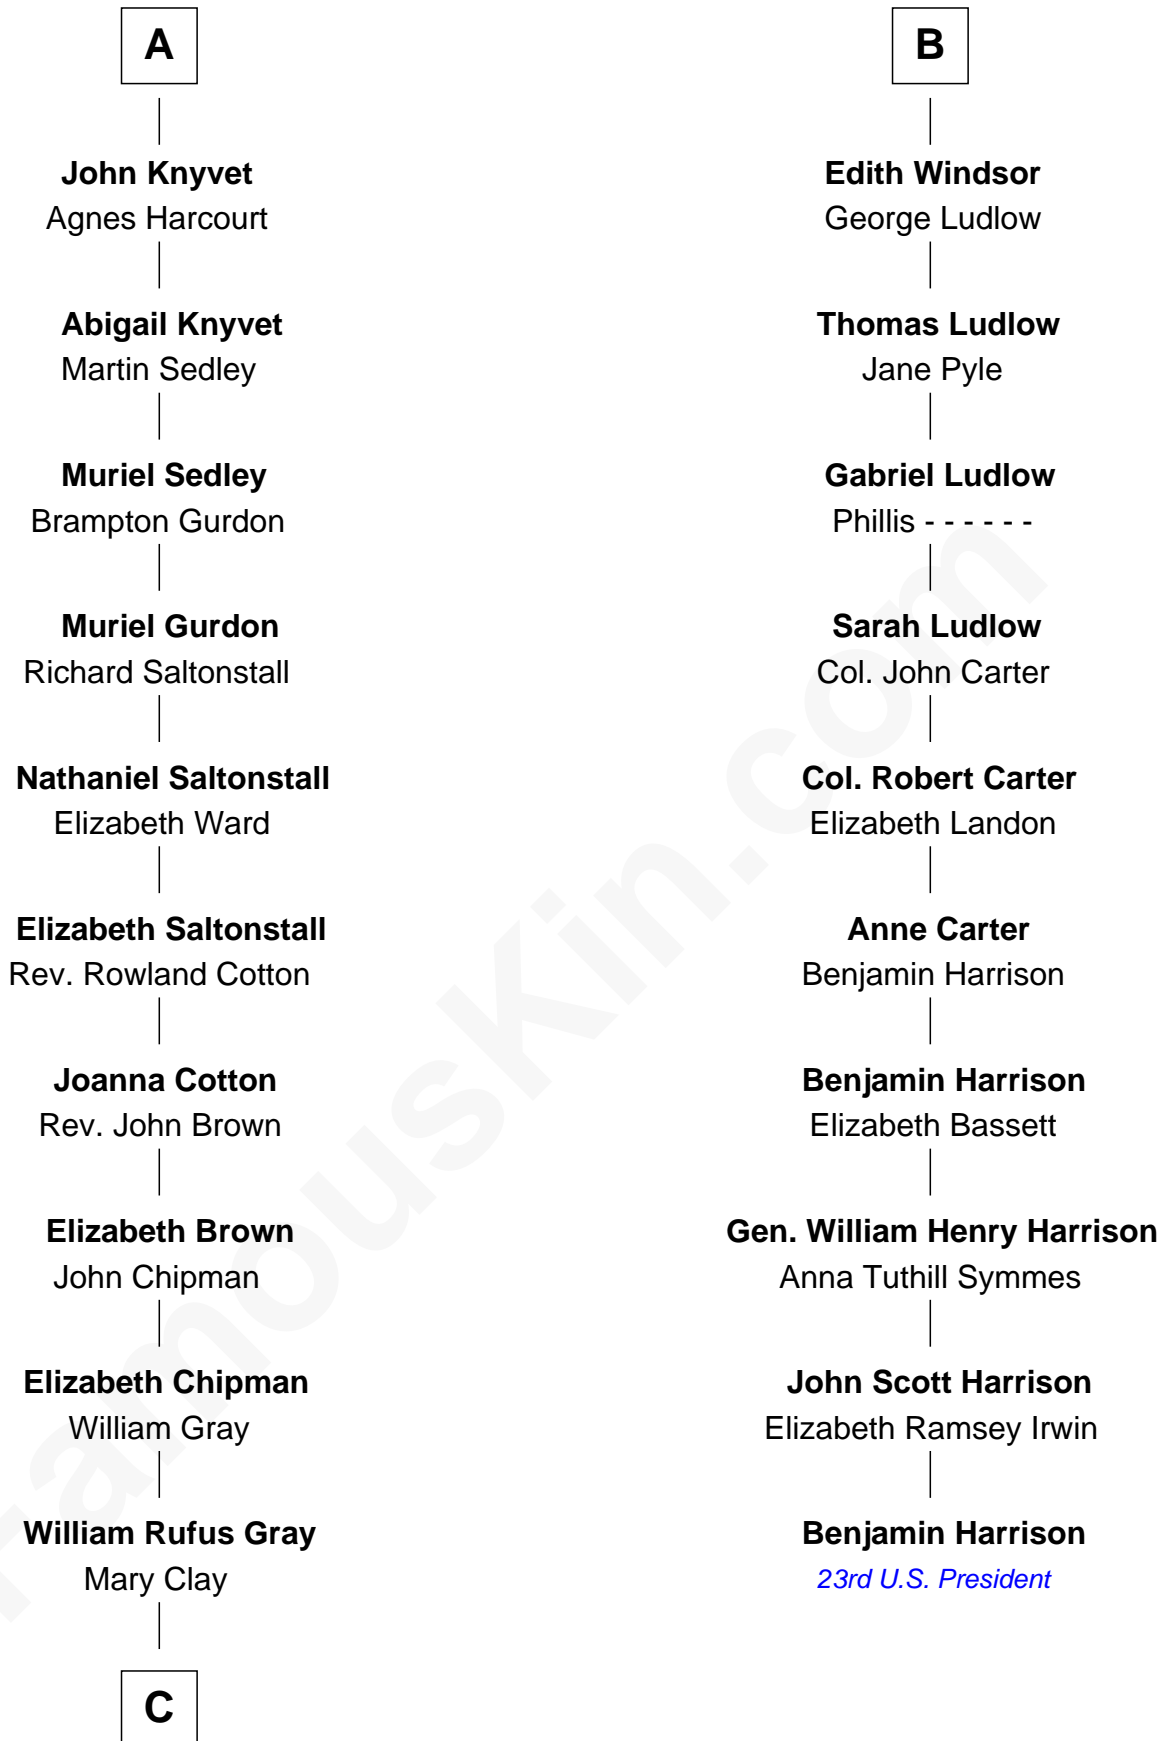

FamousKin.com
Relationship Chart of
Story Musgrave
NASA Astronaut

16th cousin 5 times removed of

Benjamin Harrison
23rd U.S. President

Humphrey de Bohun
 Elizabeth Plantagenet

Sir William de Bohun
 Elizabeth de Badlesmere

Margaret de Bohun
 Sir Hugh de Courtnay

Elizabeth de Bohun
 Sir Richard Fitzalan

Elizabeth de Courtnay
 Sir Andrew Luttrell

Elizabeth Fitzalan
 Sir Thomas Mowbray

Sir Hugh Luttrell
 Catherine de Beaumont

Margaret Mowbray
 Sir Robert Howard

Elizabeth Luttrell
 John Stratton

Sir John Howard
 Margaret Chedworth

Elizabeth Stratton
 John Andrews

Katherine Howard
 Sir John Bouchier

Elizabeth Andrews
 Sir Thomas de Windsor

Jane Bouchier
 Edmund Knyvet

Sir Andrews de Windsor
 Elizabeth Blount

A

B

C

—
William Gray
Sarah Frances Loring

—
Edward Gray
Elizabeth Gray Story

—
Marguerite Gray
John Butler Swann

—
Marguerite Swann
Percy Musgrave