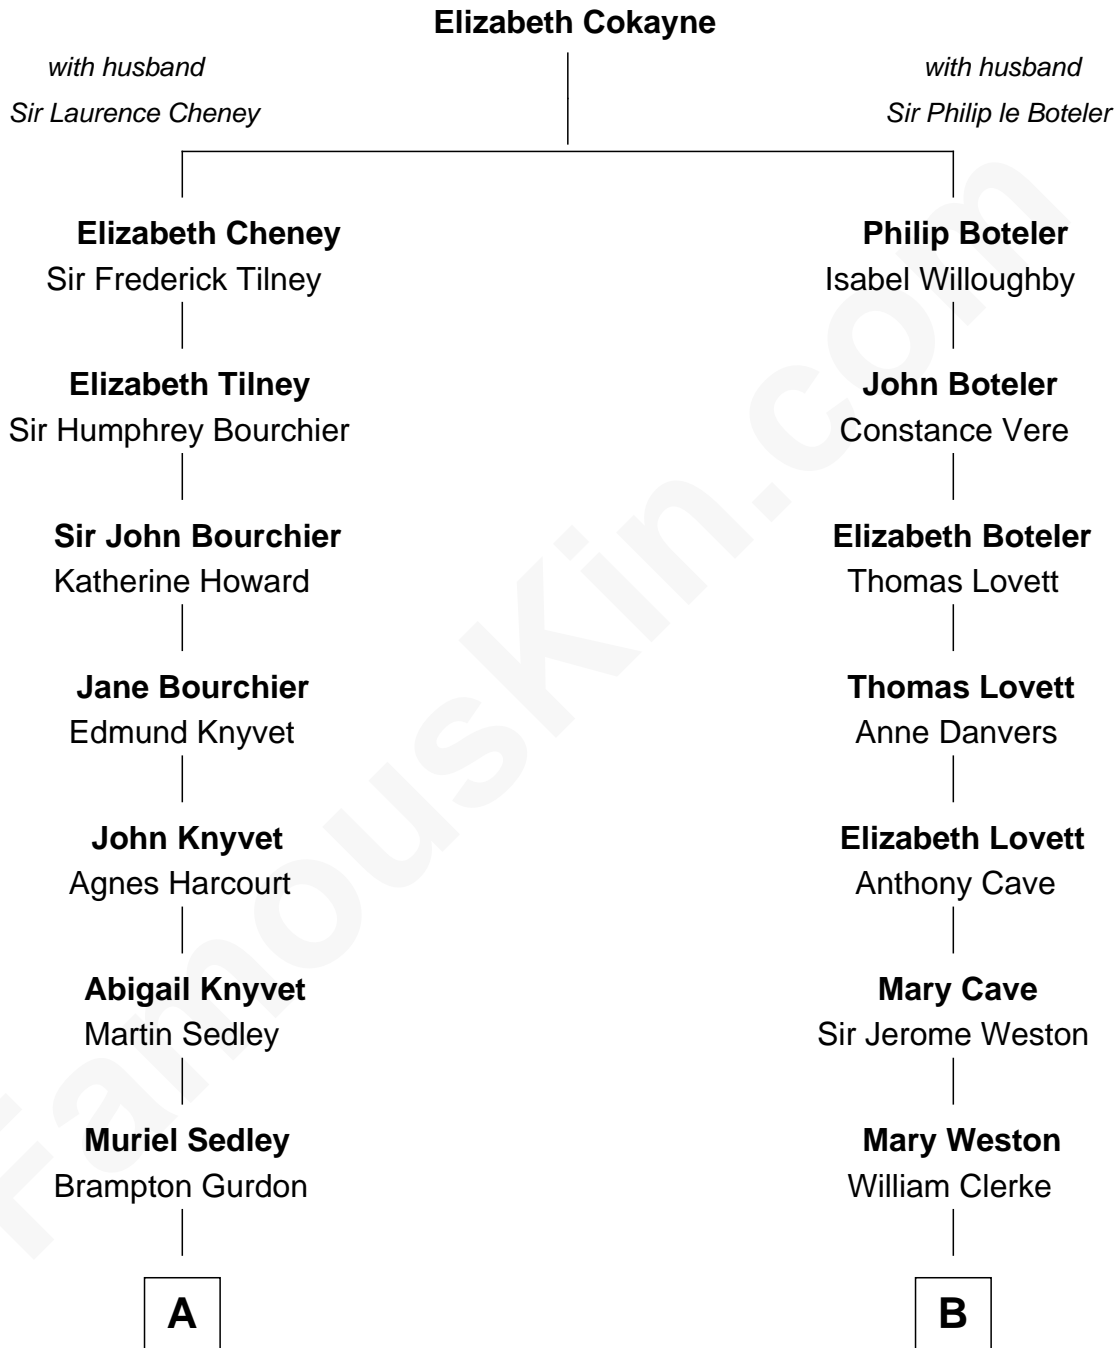

## Relationship Chart of

### Story Musgrave

NASA Astronaut

14th cousin 4 times removed of

**Joseph Wharton**  
 Founder of the Wharton School of Business

**C**

—  
**Marguerite Swann**

Percy Musgrave

—  
**Story Musgrave**

*NASA Astronaut*

FamousKin.com