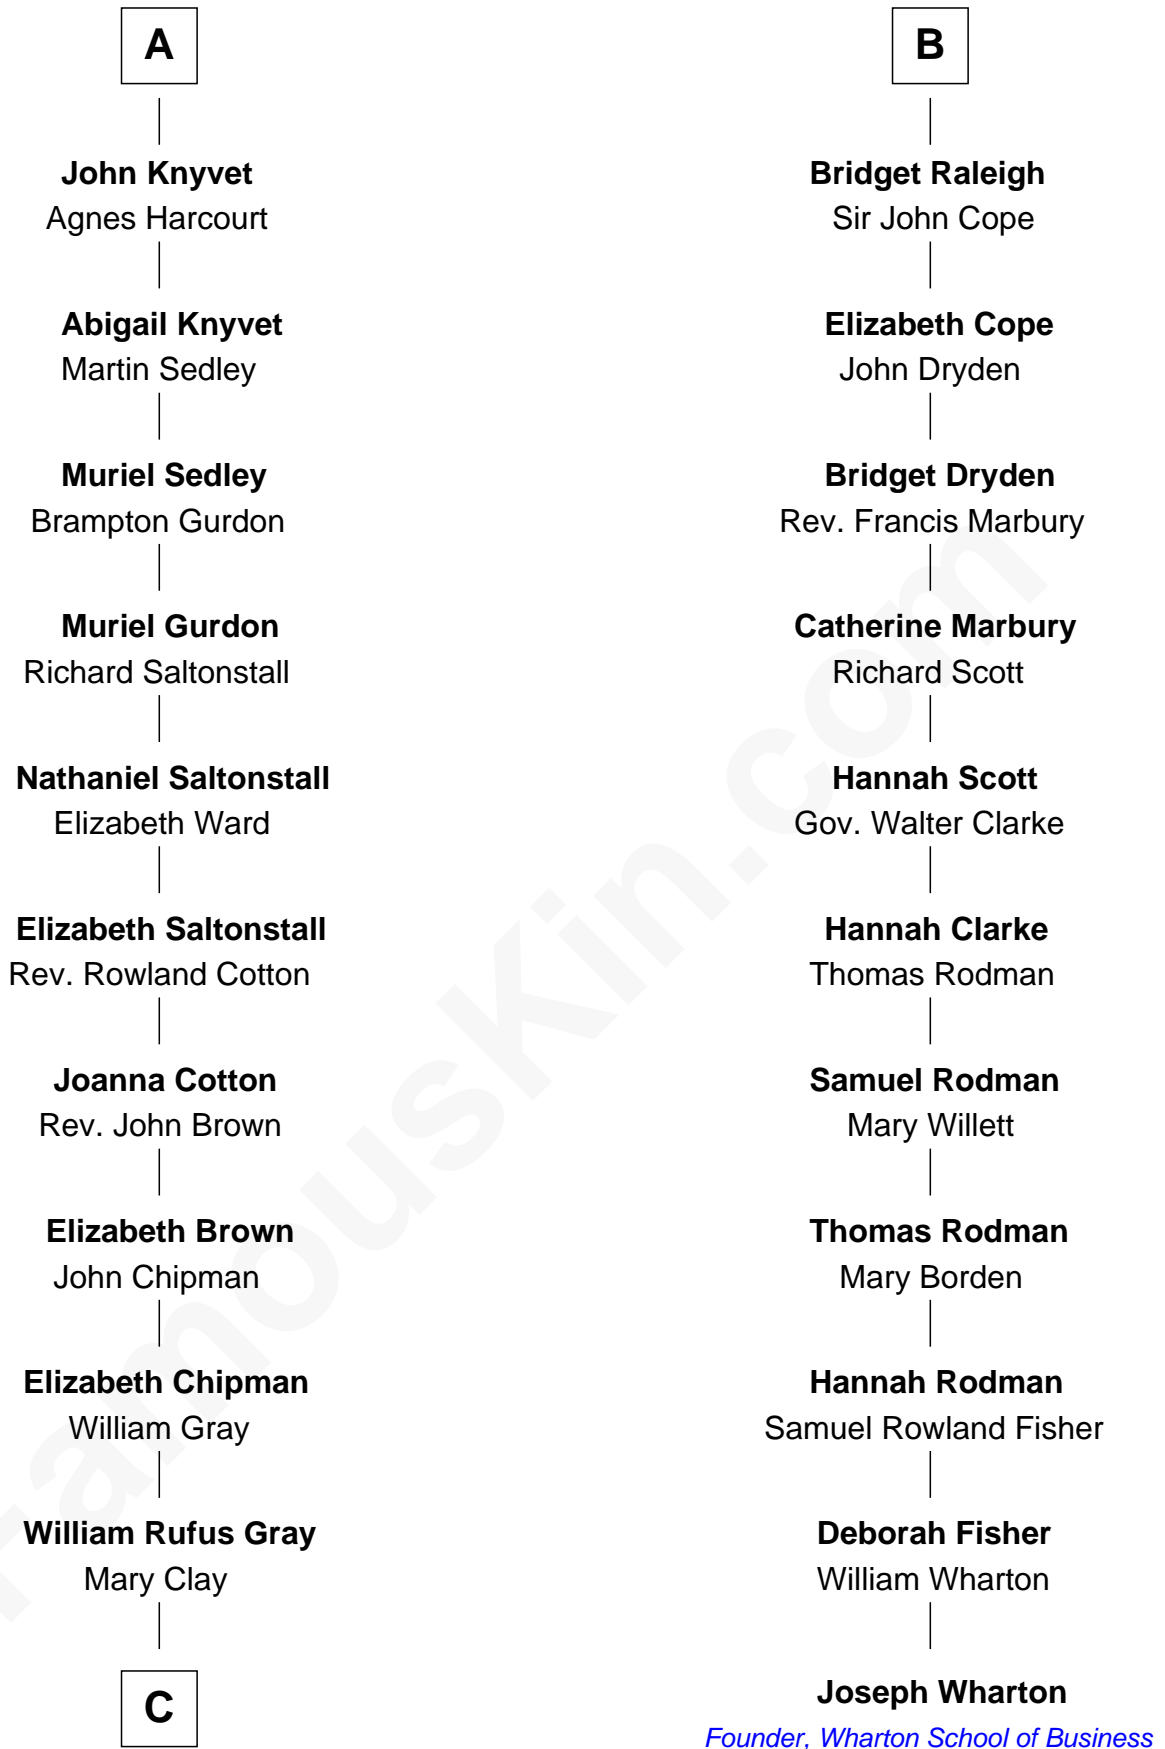

FamousKin.com

Relationship Chart of

Story Musgrave

NASA Astronaut

17th cousin 4 times removed of

Joseph Wharton
 Founder of the Wharton School of Business

C

—
William Gray
Sarah Frances Loring

—
Edward Gray
Elizabeth Gray Story

—
Marguerite Gray
John Butler Swann

—
Marguerite Swann
Percy Musgrave

—
Story Musgrave
NASA Astronaut

FamousKin.com