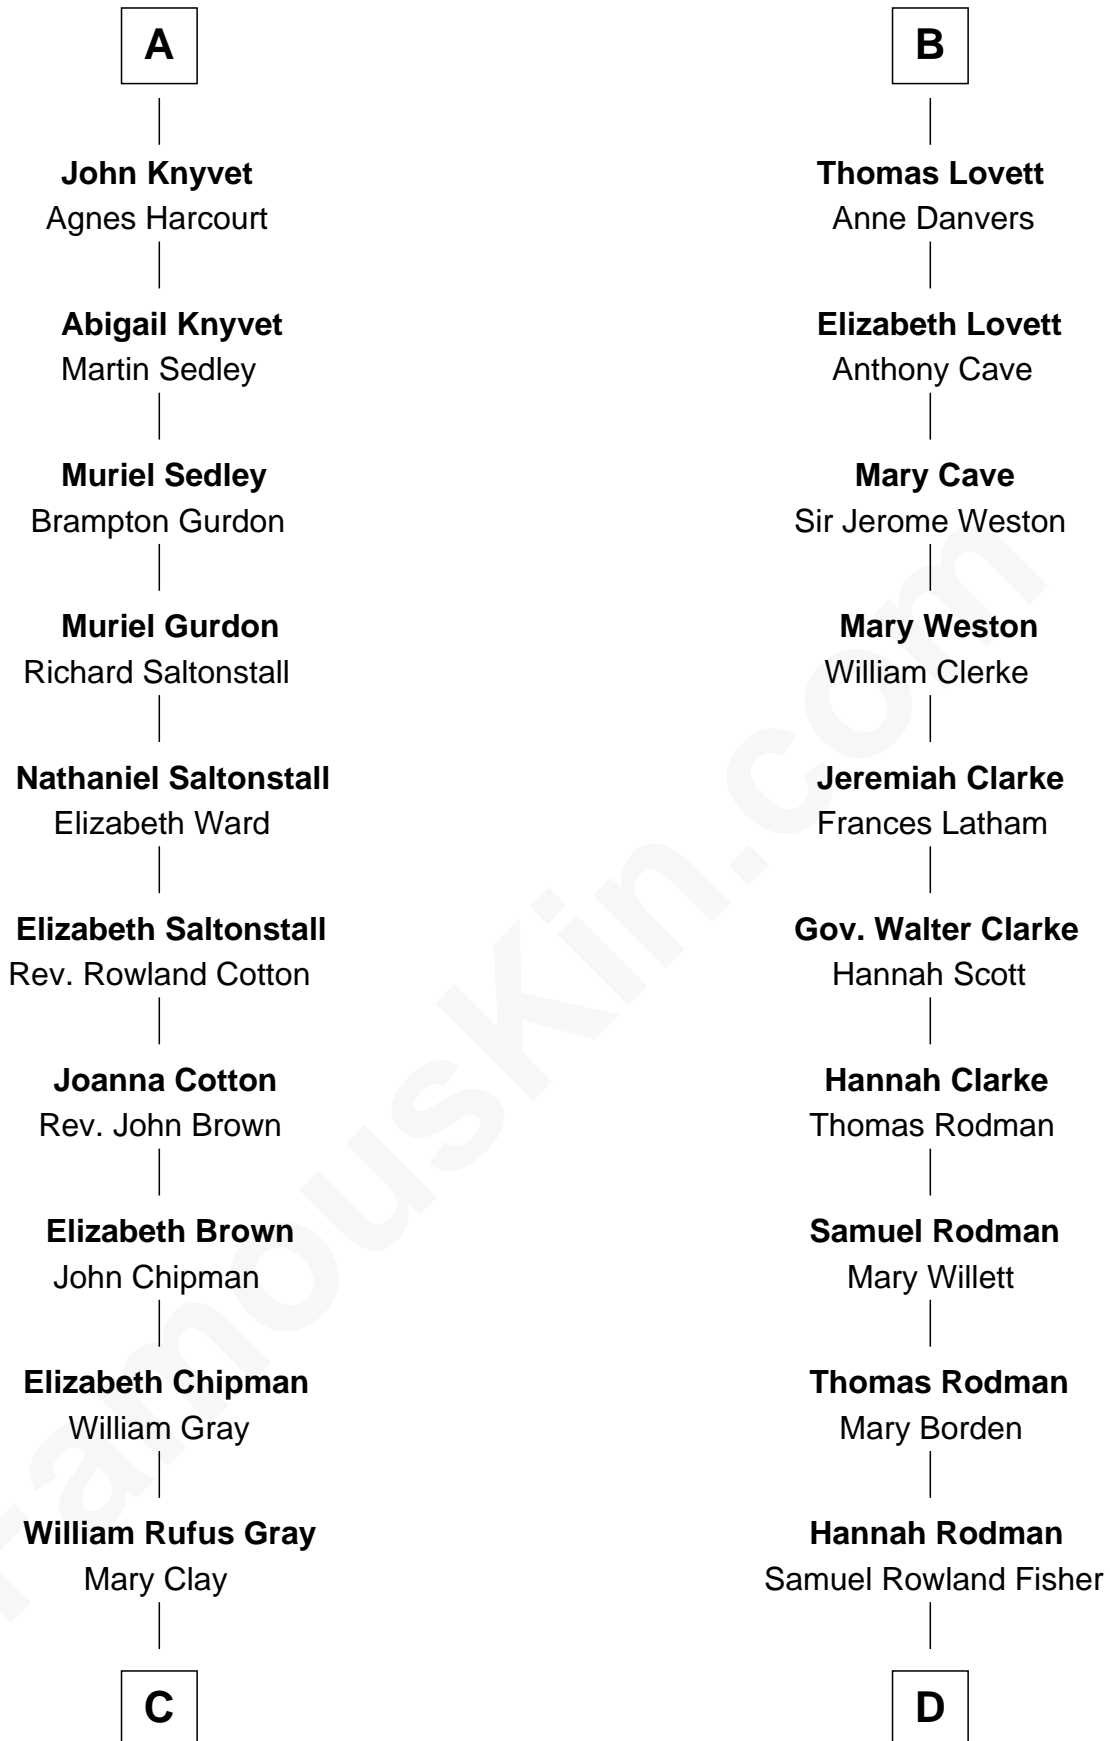

FamousKin.com

Relationship Chart of

Story Musgrave

NASA Astronaut

18th cousin 3 times removed of

Joseph Wharton
Founder of the Wharton School of Business

C

William Gray
Sarah Frances Loring

Edward Gray
Elizabeth Gray Story

Marguerite Gray
John Butler Swann

Marguerite Swann
Percy Musgrave

Story Musgrave
NASA Astronaut

D

Deborah Fisher
William Wharton

Joseph Wharton
Founder, Wharton School of Business