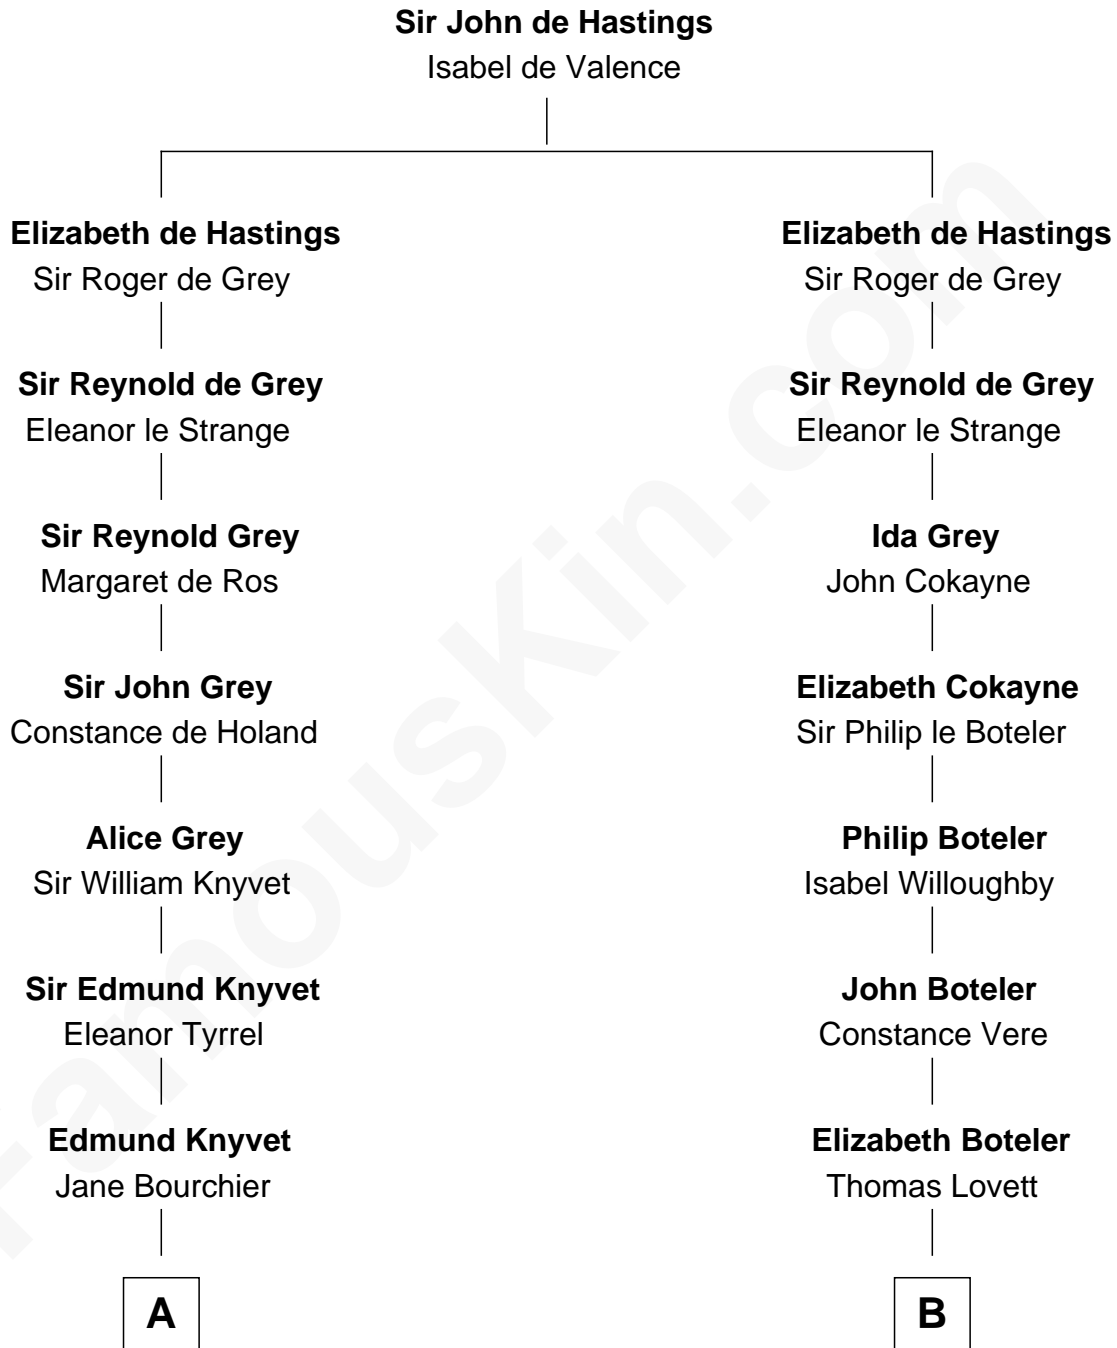

FamousKin.com

Relationship Chart of

Story Musgrave

NASA Astronaut

18th cousin 3 times removed of

Joseph Wharton
Founder of the Wharton School of Business

C

William Gray
Sarah Frances Loring

Edward Gray
Elizabeth Gray Story

Marguerite Gray
John Butler Swann

Marguerite Swann
Percy Musgrave

Story Musgrave
NASA Astronaut

D

Deborah Fisher
William Wharton

Joseph Wharton
Founder, Wharton School of Business