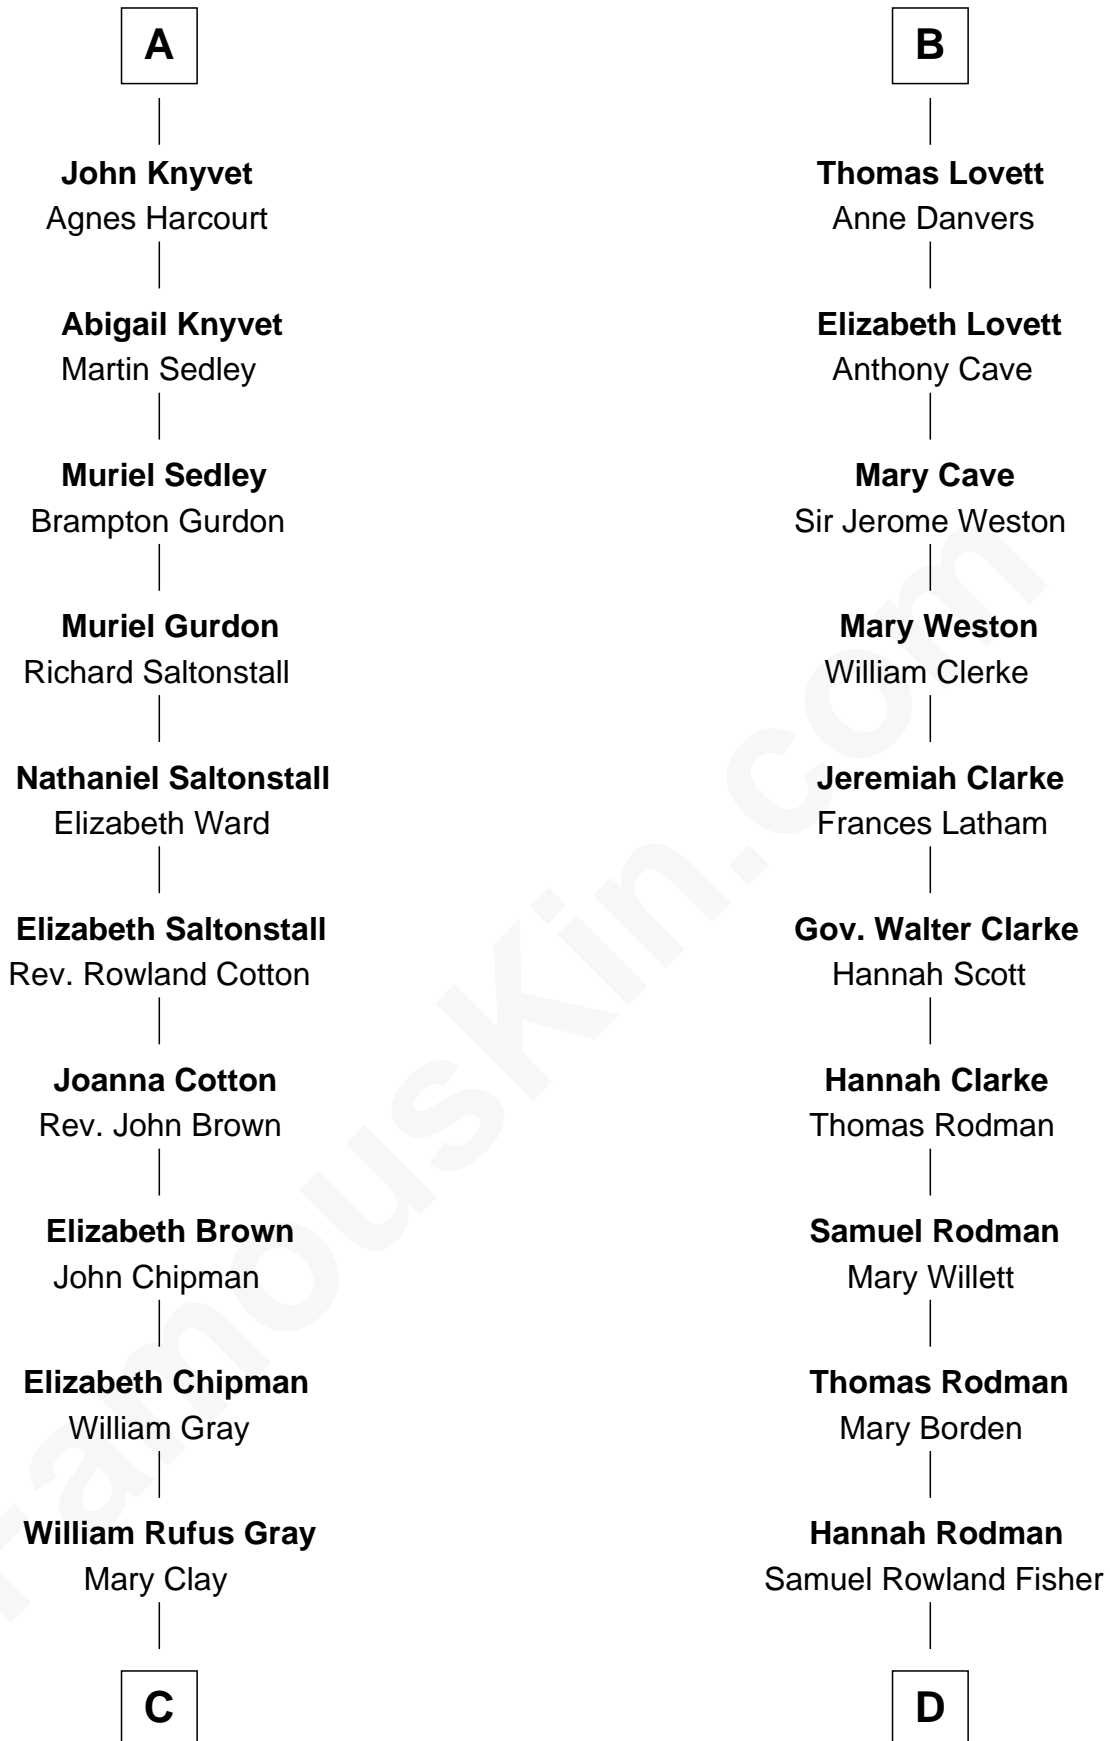

FamousKin.com
Relationship Chart of
Story Musgrave
NASA Astronaut

18th cousin 3 times removed of

Joseph Wharton
Founder of the Wharton School of Business

C

William Gray
Sarah Frances Loring

Edward Gray
Elizabeth Gray Story

Marguerite Gray
John Butler Swann

Marguerite Swann
Percy Musgrave

Story Musgrave
NASA Astronaut

D

Deborah Fisher
William Wharton

Joseph Wharton
Founder, Wharton School of Business

FamousKin.com