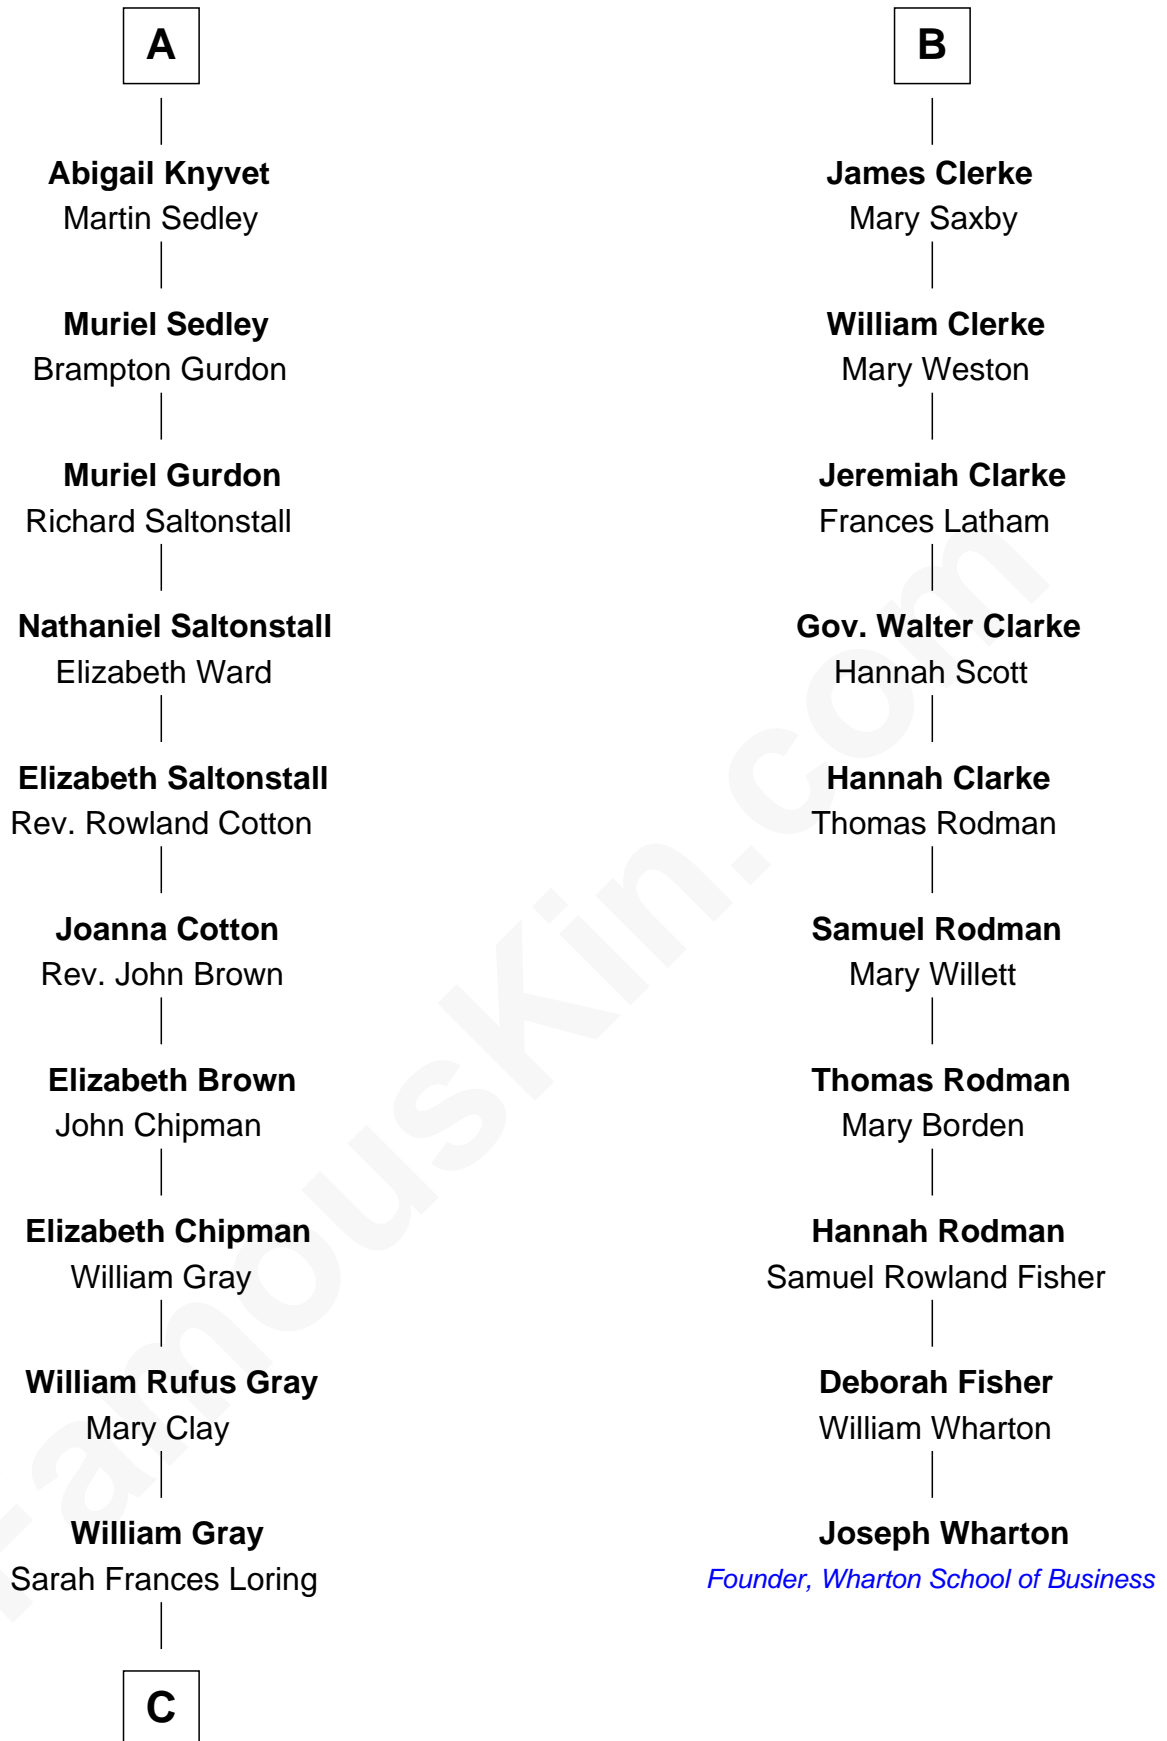

## Relationship Chart of

### Story Musgrave

NASA Astronaut

16th cousin 4 times removed of

**Joseph Wharton**  
*Founder of the Wharton School of Business*

**C**

—  
**Edward Gray**  
Elizabeth Gray Story

—  
**Marguerite Gray**  
John Butler Swann

—  
**Marguerite Swann**  
Percy Musgrave

—  
**Story Musgrave**  
*NASA Astronaut*

FamousKin.com