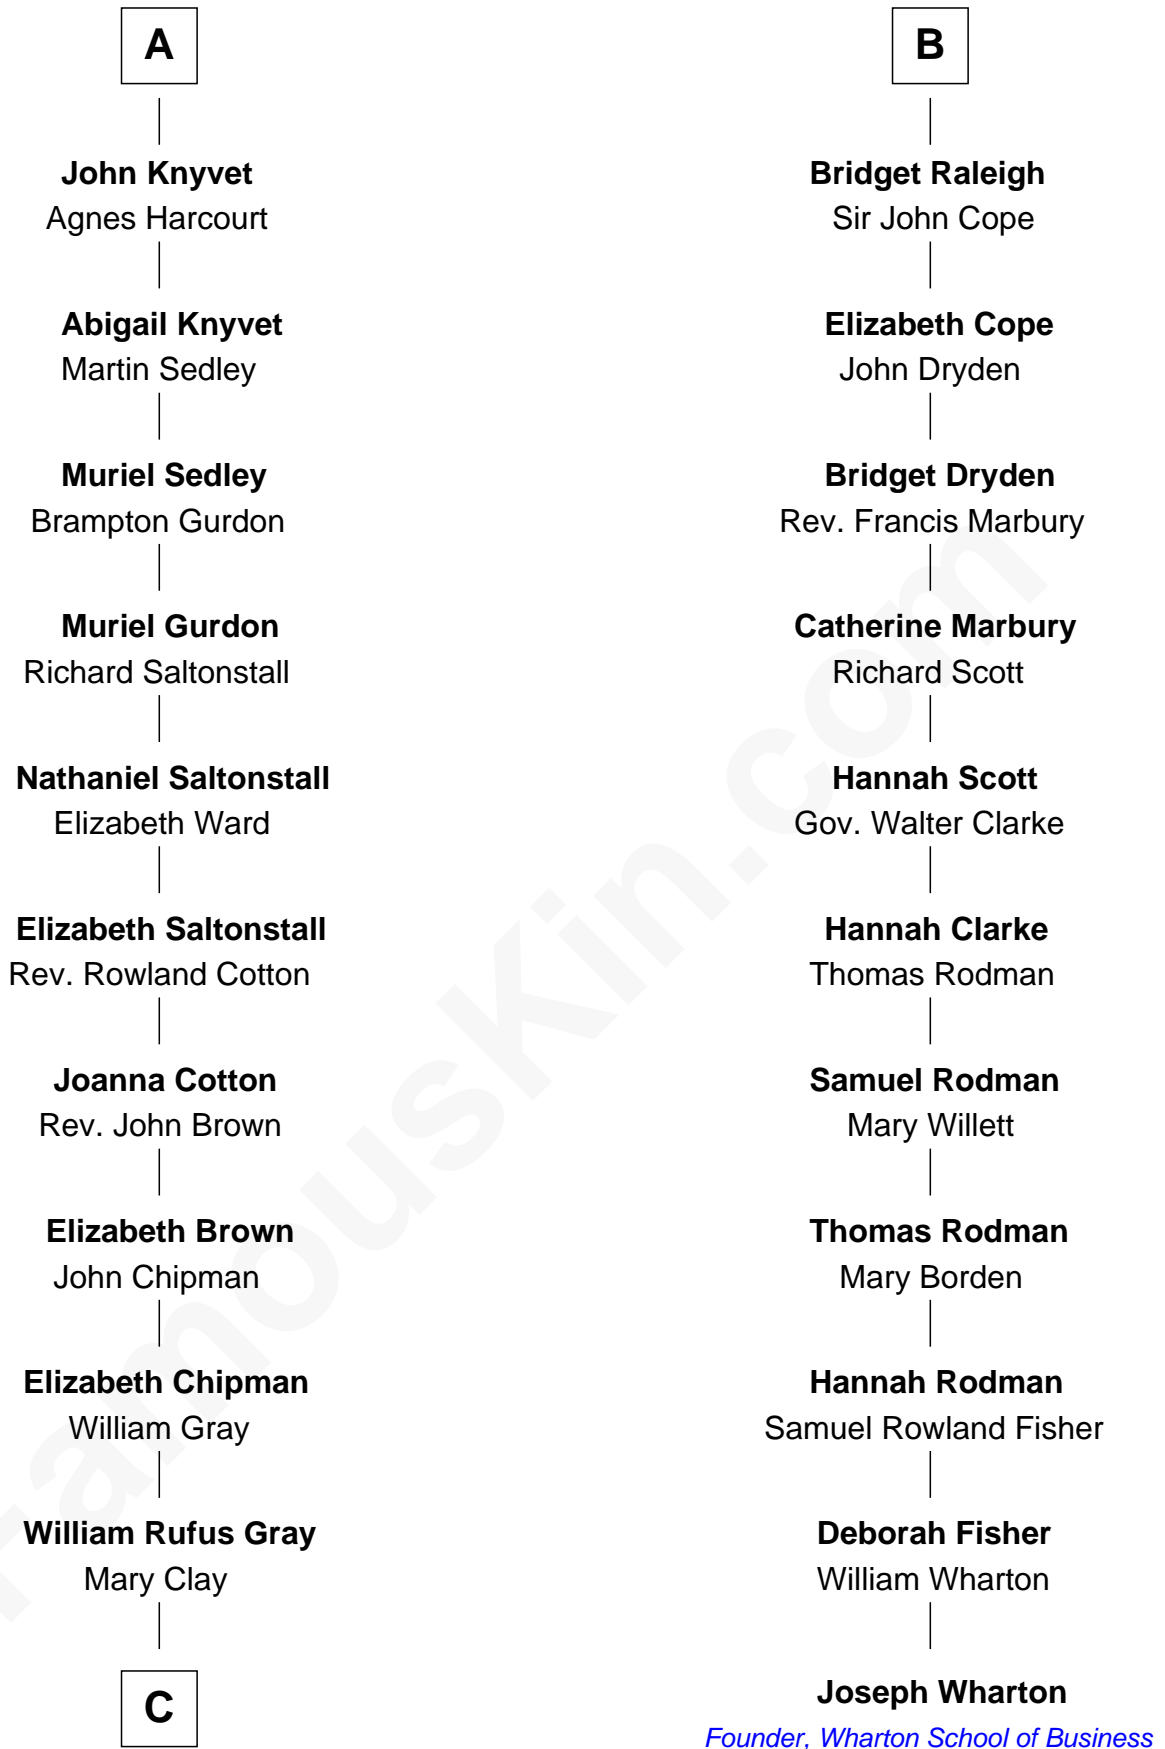

FamousKin.com

Relationship Chart of

Story Musgrave

NASA Astronaut

17th cousin 4 times removed of

Joseph Wharton

Founder of the Wharton School of Business

C

—
William Gray
Sarah Frances Loring

—
Edward Gray
Elizabeth Gray Story

—
Marguerite Gray
John Butler Swann

—
Marguerite Swann
Percy Musgrave

—
Story Musgrave
NASA Astronaut

FamousKin.com