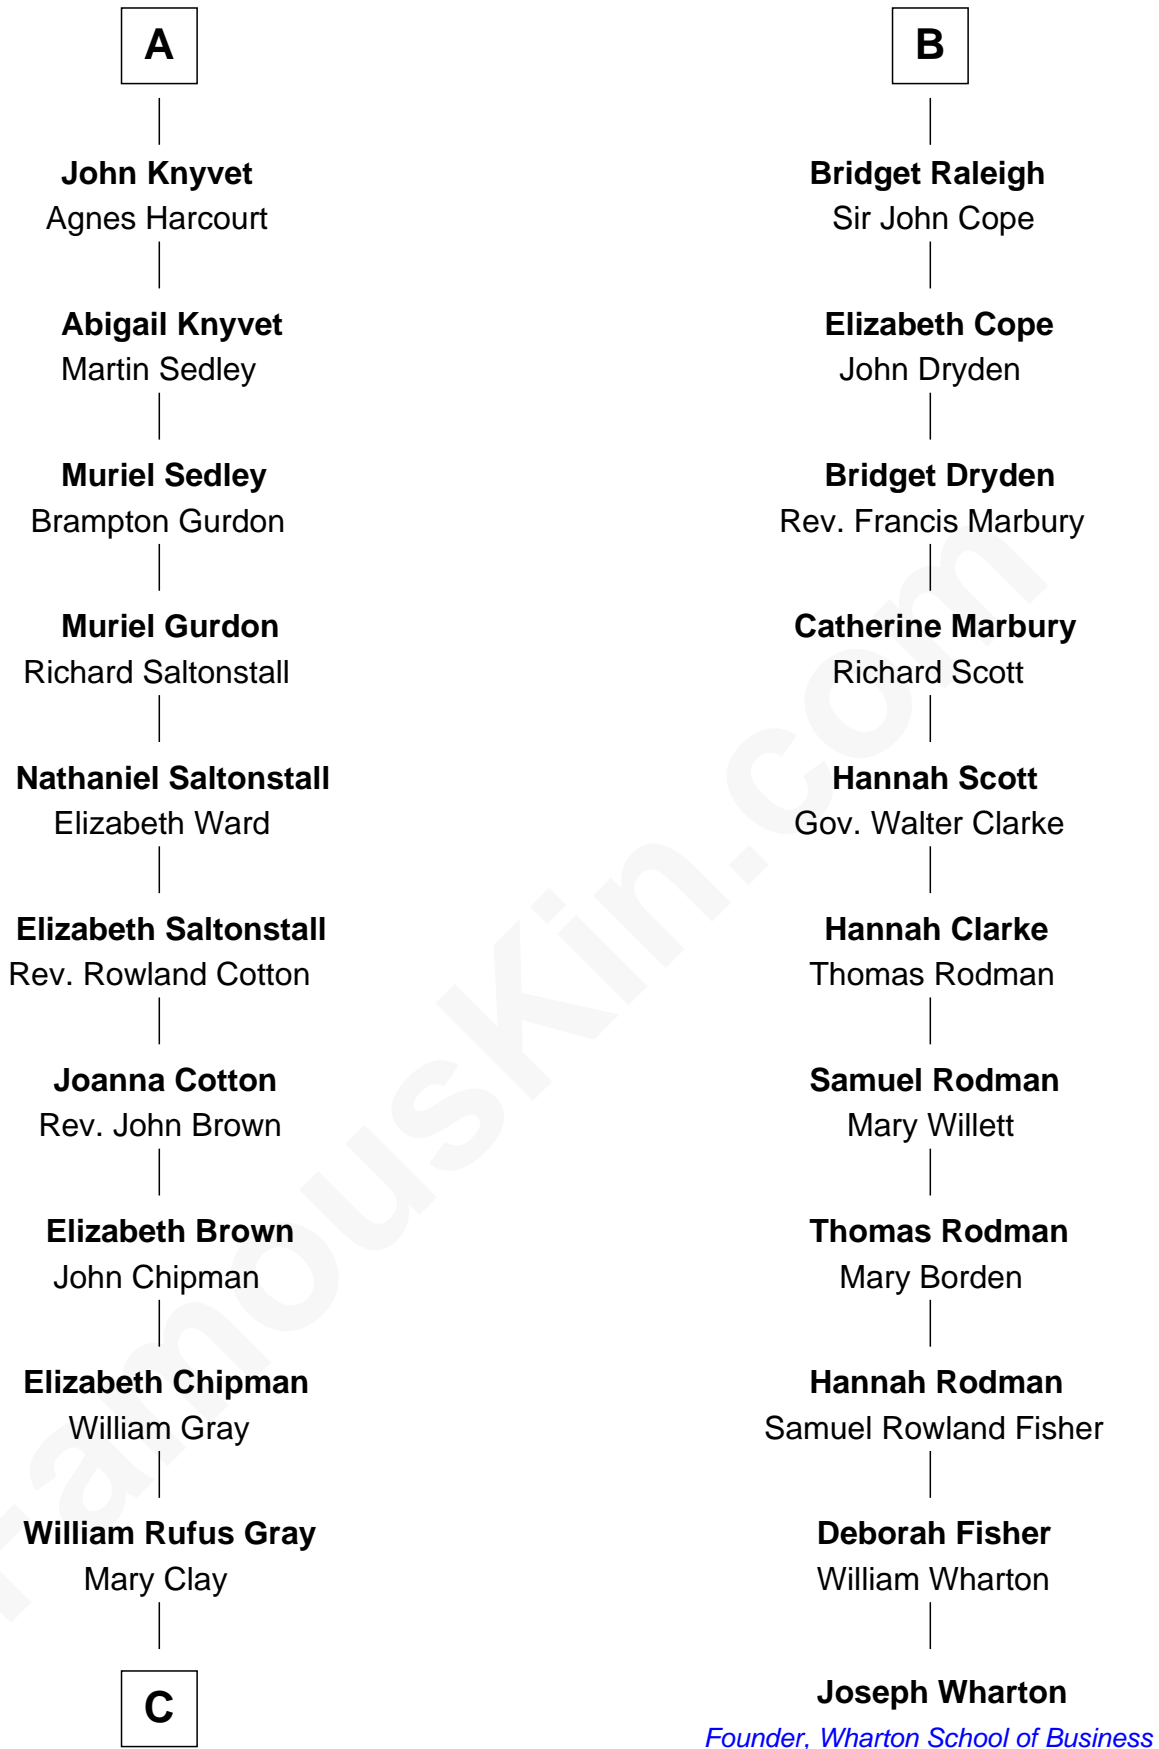

## Relationship Chart of

### Story Musgrave

NASA Astronaut

17th cousin 4 times removed of

**Joseph Wharton**  
 Founder of the Wharton School of Business

**C**

—  
**William Gray**  
Sarah Frances Loring

—  
**Edward Gray**  
Elizabeth Gray Story

—  
**Marguerite Gray**  
John Butler Swann

—  
**Marguerite Swann**  
Percy Musgrave

—  
**Story Musgrave**  
*NASA Astronaut*

FamousKin.com