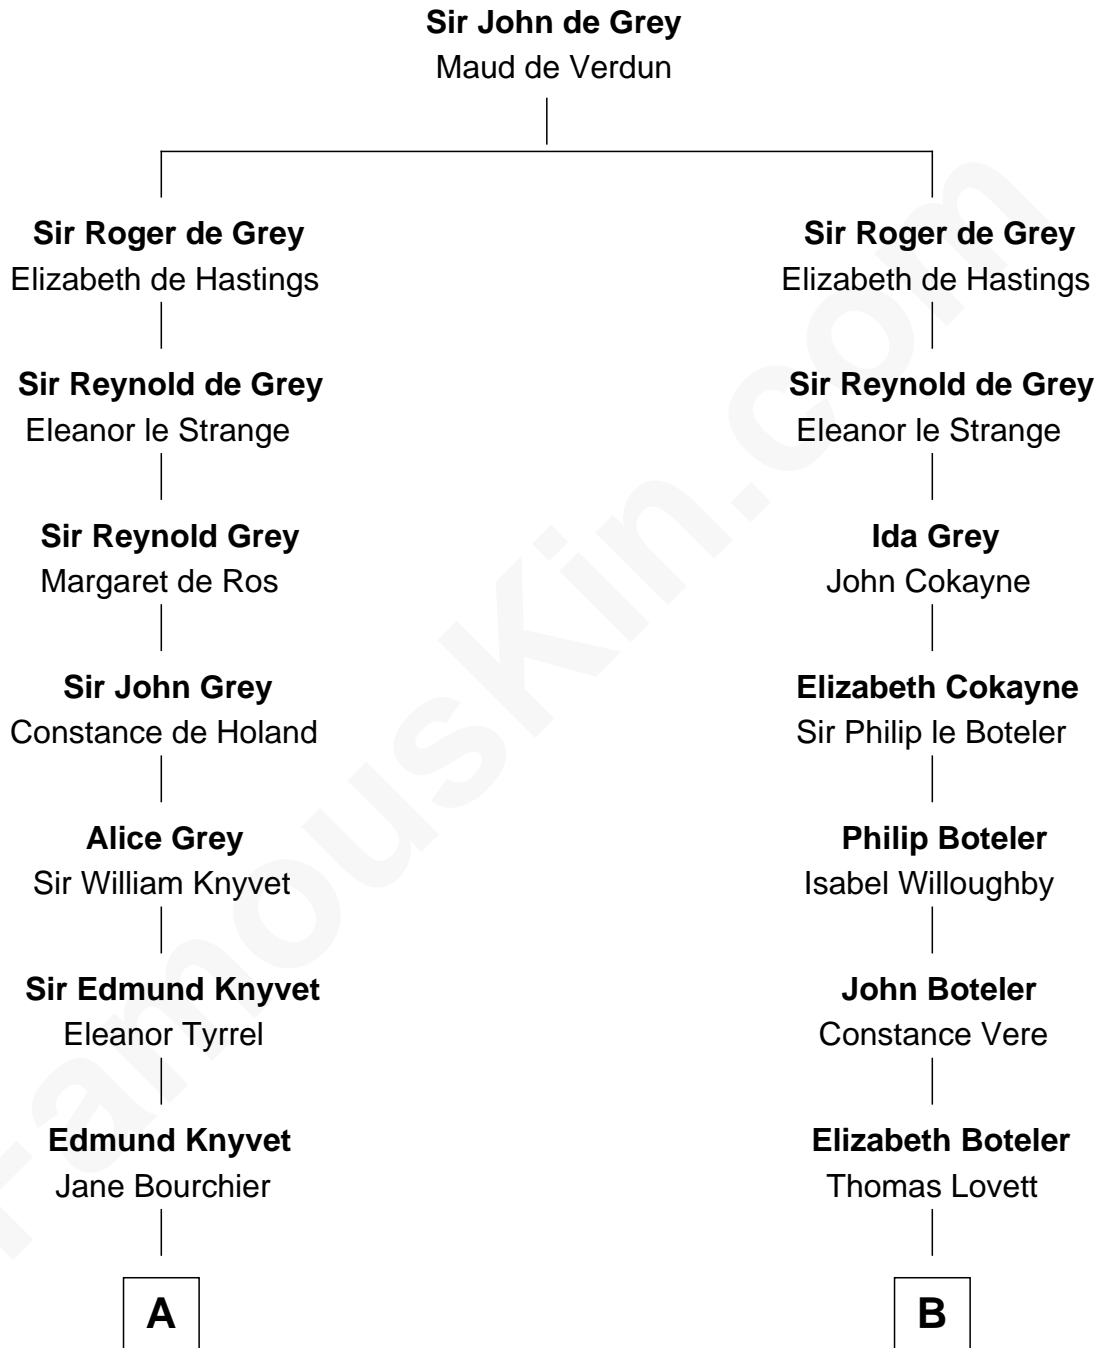

FamousKin.com

Relationship Chart of

Story Musgrave

NASA Astronaut

18th cousin 3 times removed of

Joseph Wharton
 Founder of the Wharton School of Business

C

William Gray
Sarah Frances Loring

Edward Gray
Elizabeth Gray Story

Marguerite Gray
John Butler Swann

Marguerite Swann
Percy Musgrave

Story Musgrave
NASA Astronaut

D

Deborah Fisher
William Wharton

Joseph Wharton
Founder, Wharton School of Business