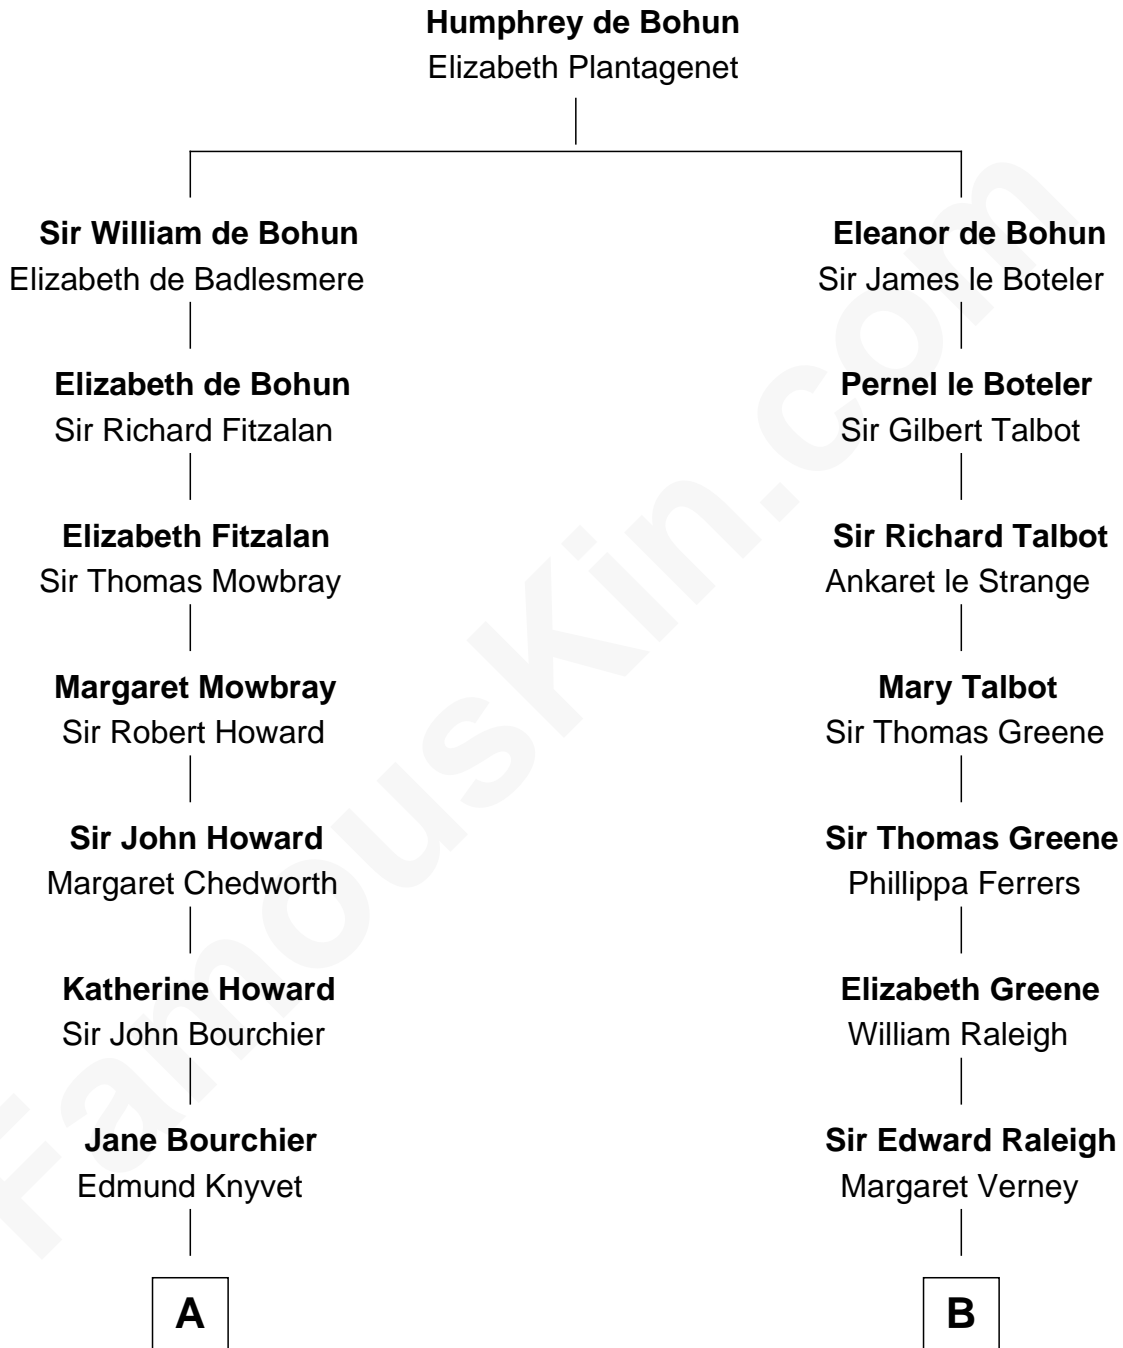

**FamousKin.com**  
**Relationship Chart of**  
**Story Musgrave**  
*NASA Astronaut*

18th cousin 3 times removed of

**Joseph Wharton**  
*Founder of the Wharton School of Business*

**C**

**William Gray**  
Sarah Frances Loring

**Edward Gray**  
Elizabeth Gray Story

**Marguerite Gray**  
John Butler Swann

**Marguerite Swann**  
Percy Musgrave

**Story Musgrave**  
*NASA Astronaut*

**D**

**Deborah Fisher**  
William Wharton

**Joseph Wharton**  
*Founder, Wharton School of Business*