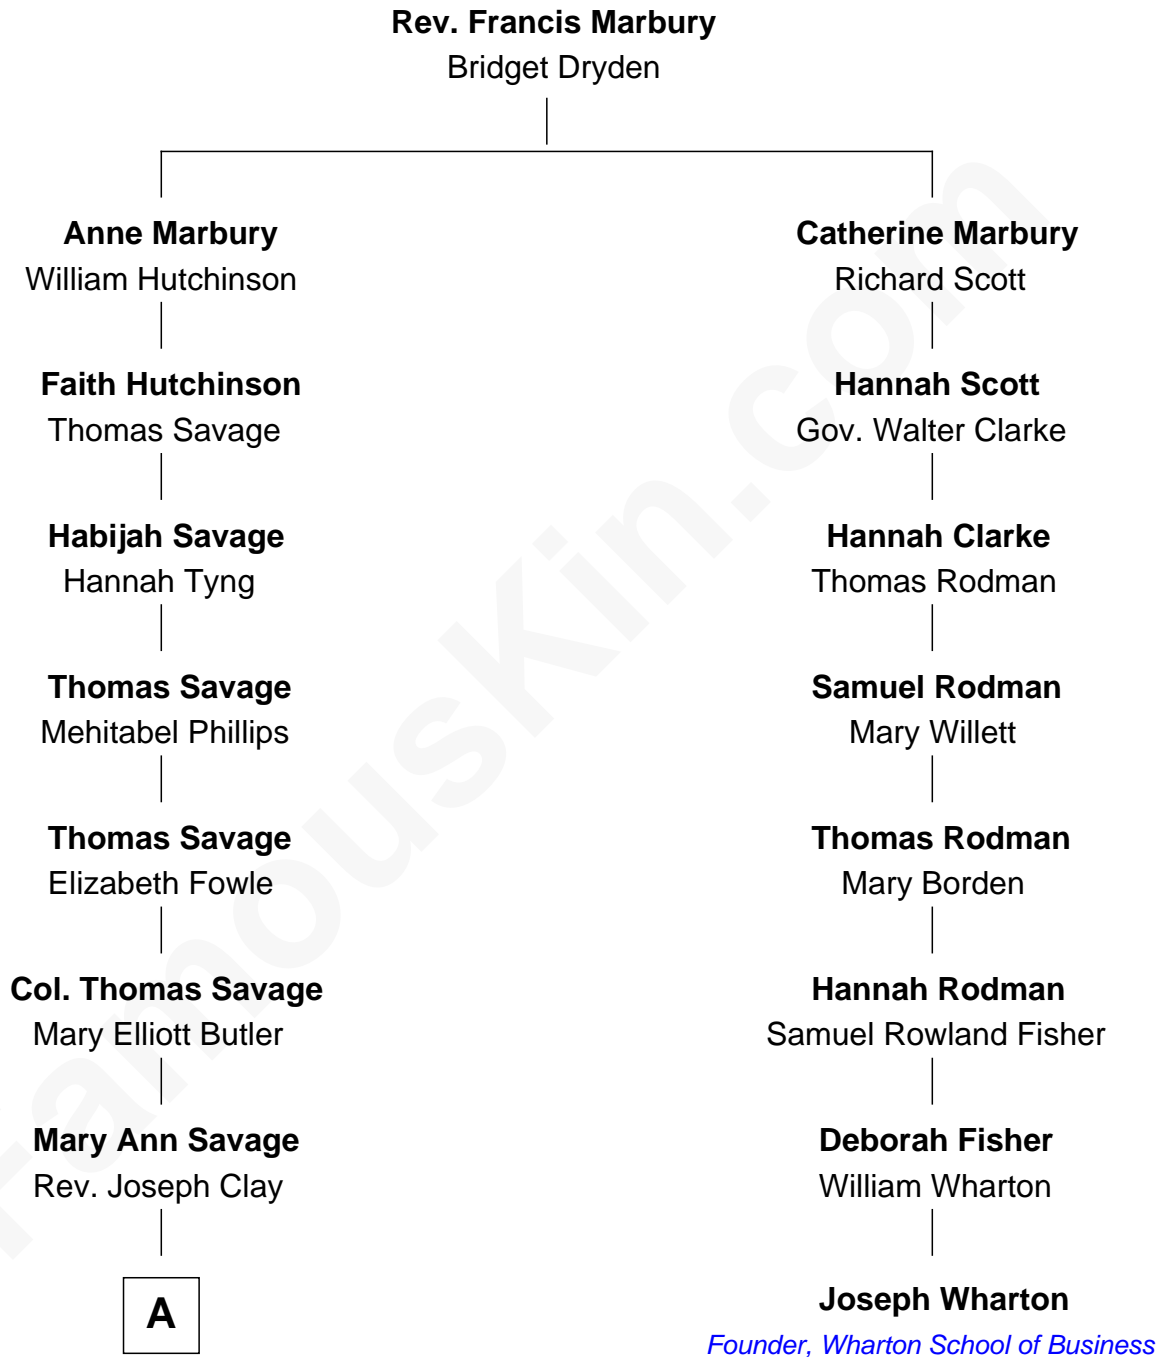

FamousKin.com
Relationship Chart of
Story Musgrave
NASA Astronaut

7th cousin 5 times removed of

Joseph Wharton
Founder of the Wharton School of Business

A

—
Mary Clay

William Rufus Gray

—
William Gray

Sarah Frances Loring

—
Edward Gray

Elizabeth Gray Story

—
Marguerite Gray

John Butler Swann

—
Marguerite Swann

Percy Musgrave

—
Story Musgrave

NASA Astronaut