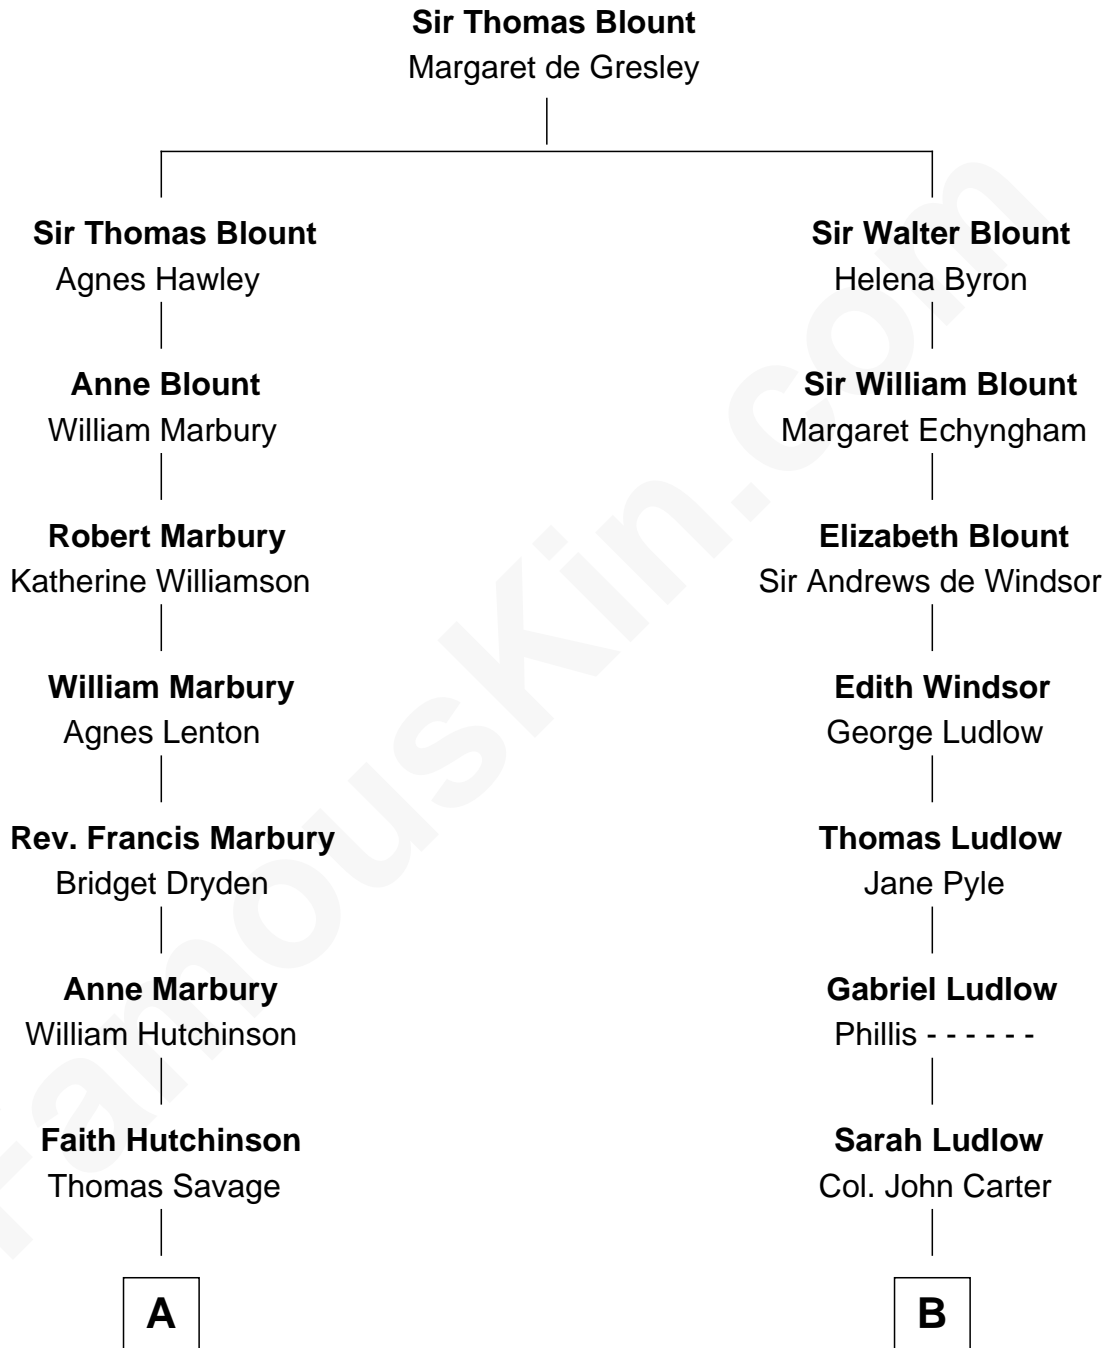

**FamousKin.com**  
**Relationship Chart of**  
**Story Musgrave**  
*NASA Astronaut*

**9th cousin 8 times removed of**  
**Benjamin Harrison V**  
*Signer of the Declaration of Independence*

**A**

**Habijah Savage**

Hannah Tyng

**Thomas Savage**

Mehitabel Phillips

**Thomas Savage**

Elizabeth Fowle

**Col. Thomas Savage**

Mary Elliott Butler

**Mary Ann Savage**

Rev. Joseph Clay

**Mary Clay**

William Rufus Gray

**William Gray**

Sarah Frances Loring

**Edward Gray**

Elizabeth Gray Story

**Marguerite Gray**