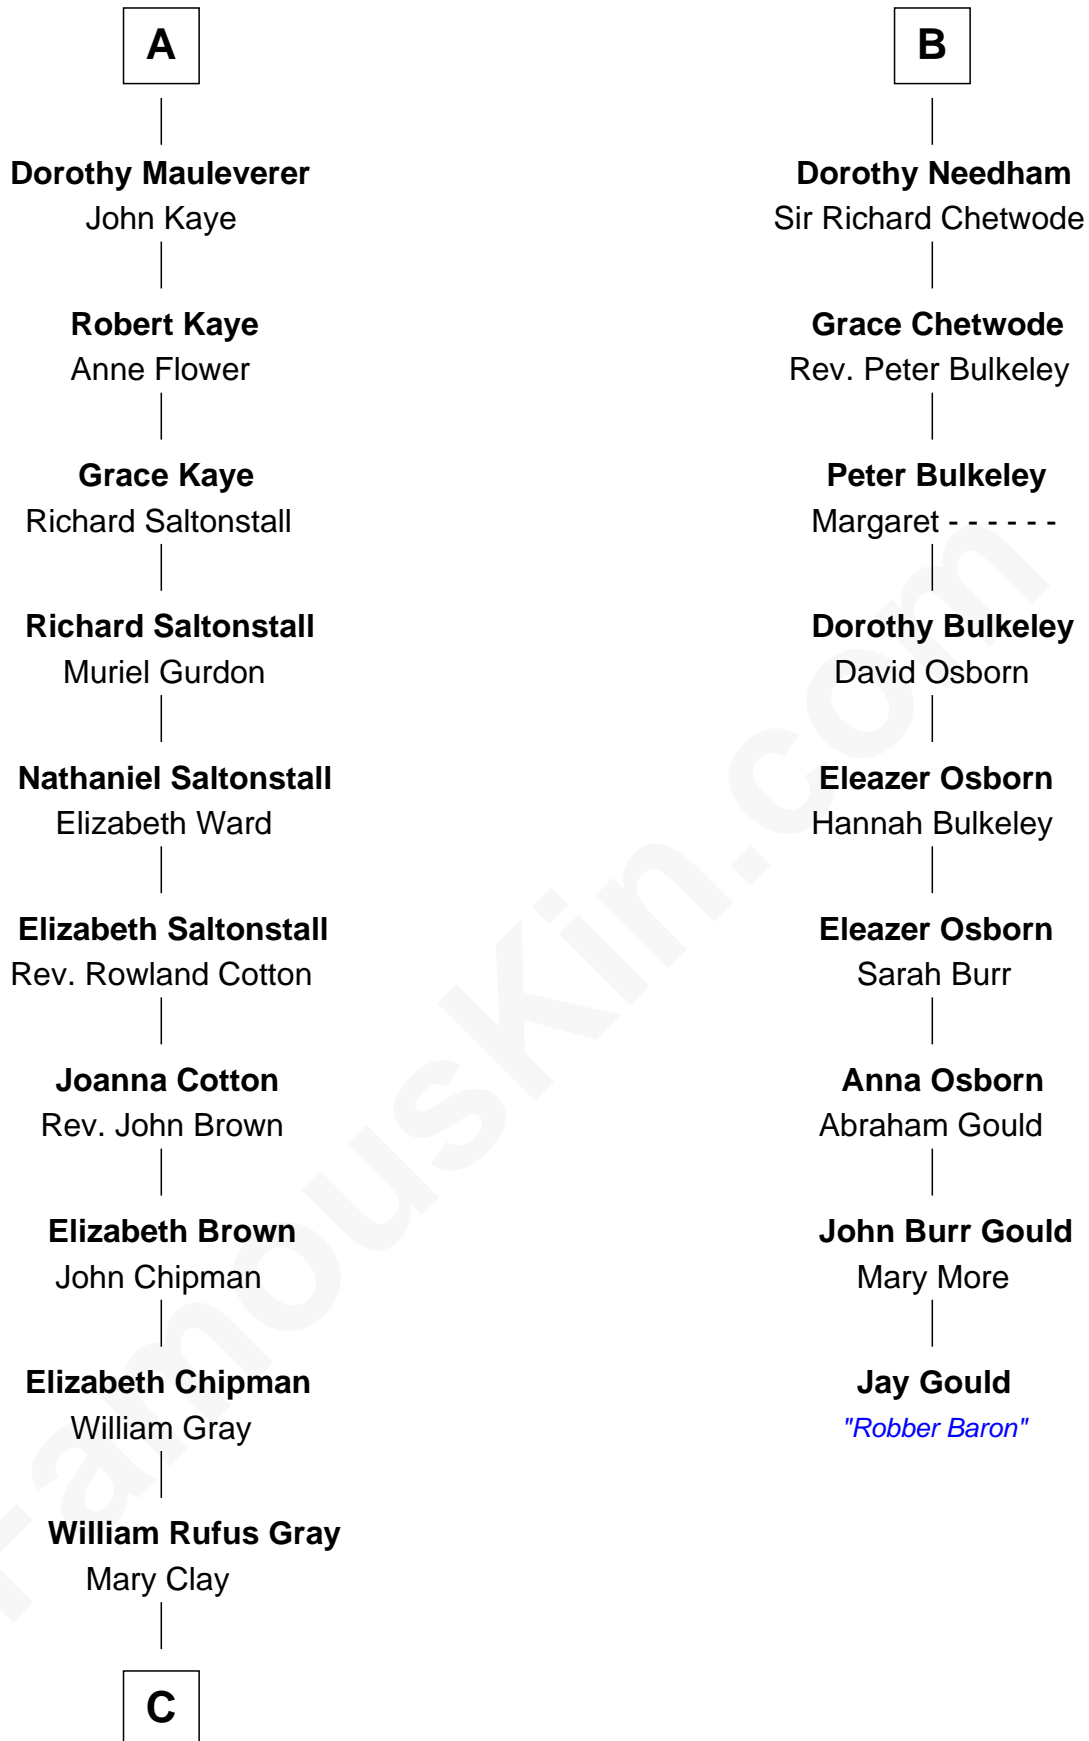

FamousKin.com
Relationship Chart of
Story Musgrave
NASA Astronaut

15th cousin 6 times removed of
Jay Gould
American Railroad "Robber Baron"

C

—
William Gray
Sarah Frances Loring

—
Edward Gray
Elizabeth Gray Story

—
Marguerite Gray
John Butler Swann

—
Marguerite Swann
Percy Musgrave

—
Story Musgrave
NASA Astronaut

FamousKin.com