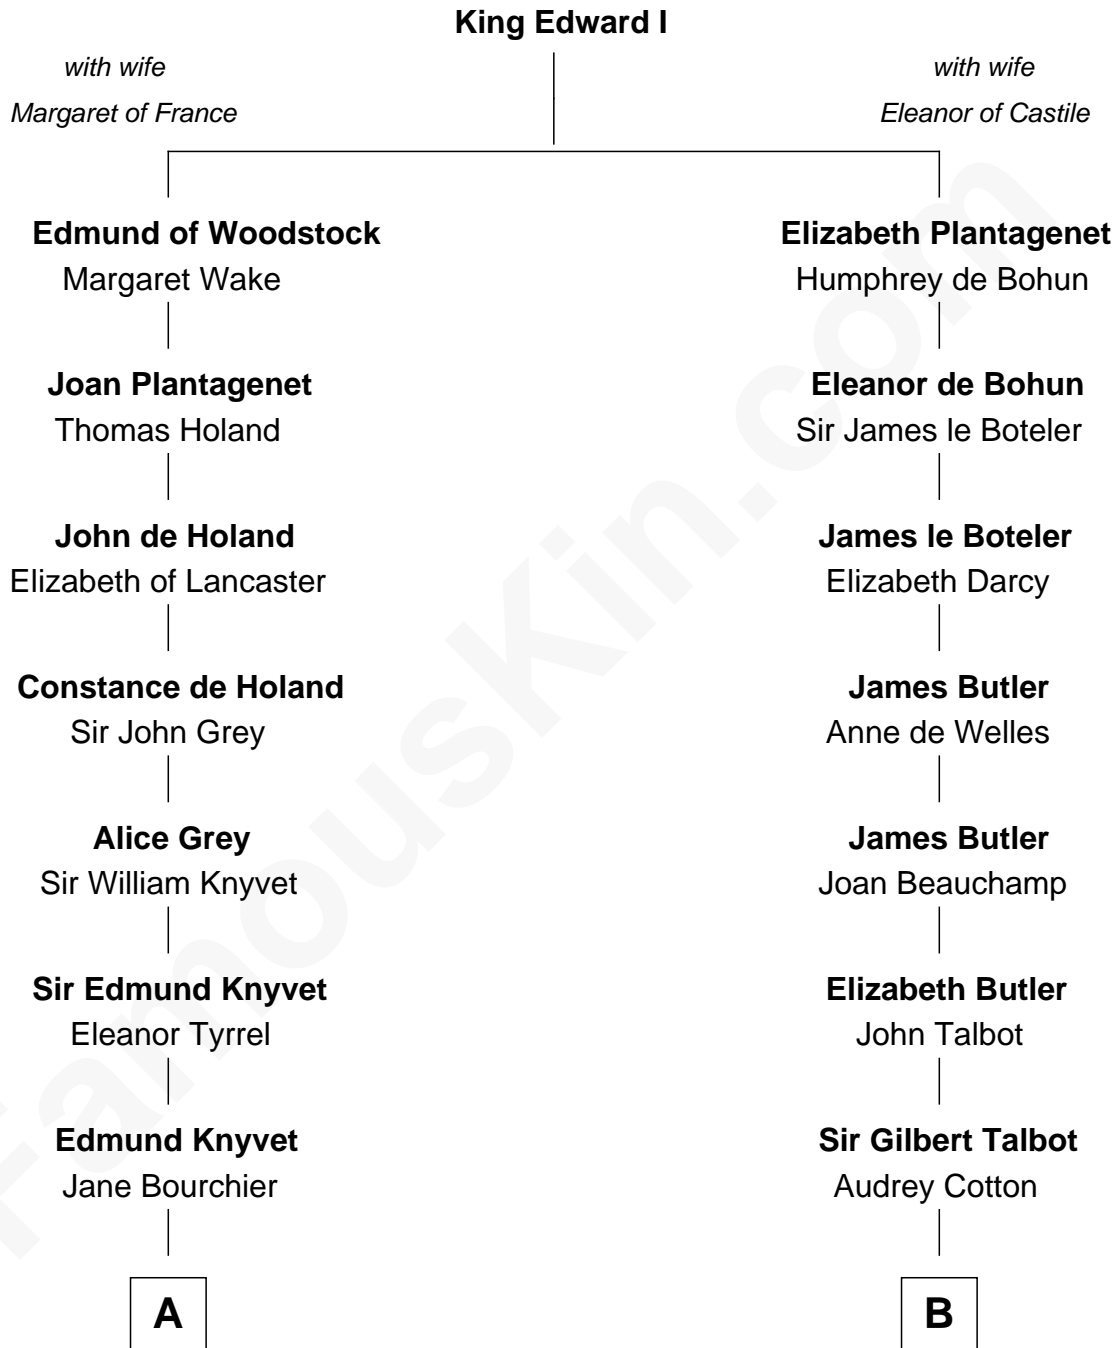

FamousKin.com

Relationship Chart of

Story Musgrave

NASA Astronaut

18th cousin 3 times removed of

Jay Gould
American Railroad "Robber Baron"

C

William Gray
Sarah Frances Loring

Edward Gray
Elizabeth Gray Story

Marguerite Gray
John Butler Swann

Marguerite Swann
Percy Musgrave

Story Musgrave
NASA Astronaut

D

John Burr Gould
Mary More

Jay Gould
"Robber Baron"

FamousKin.com