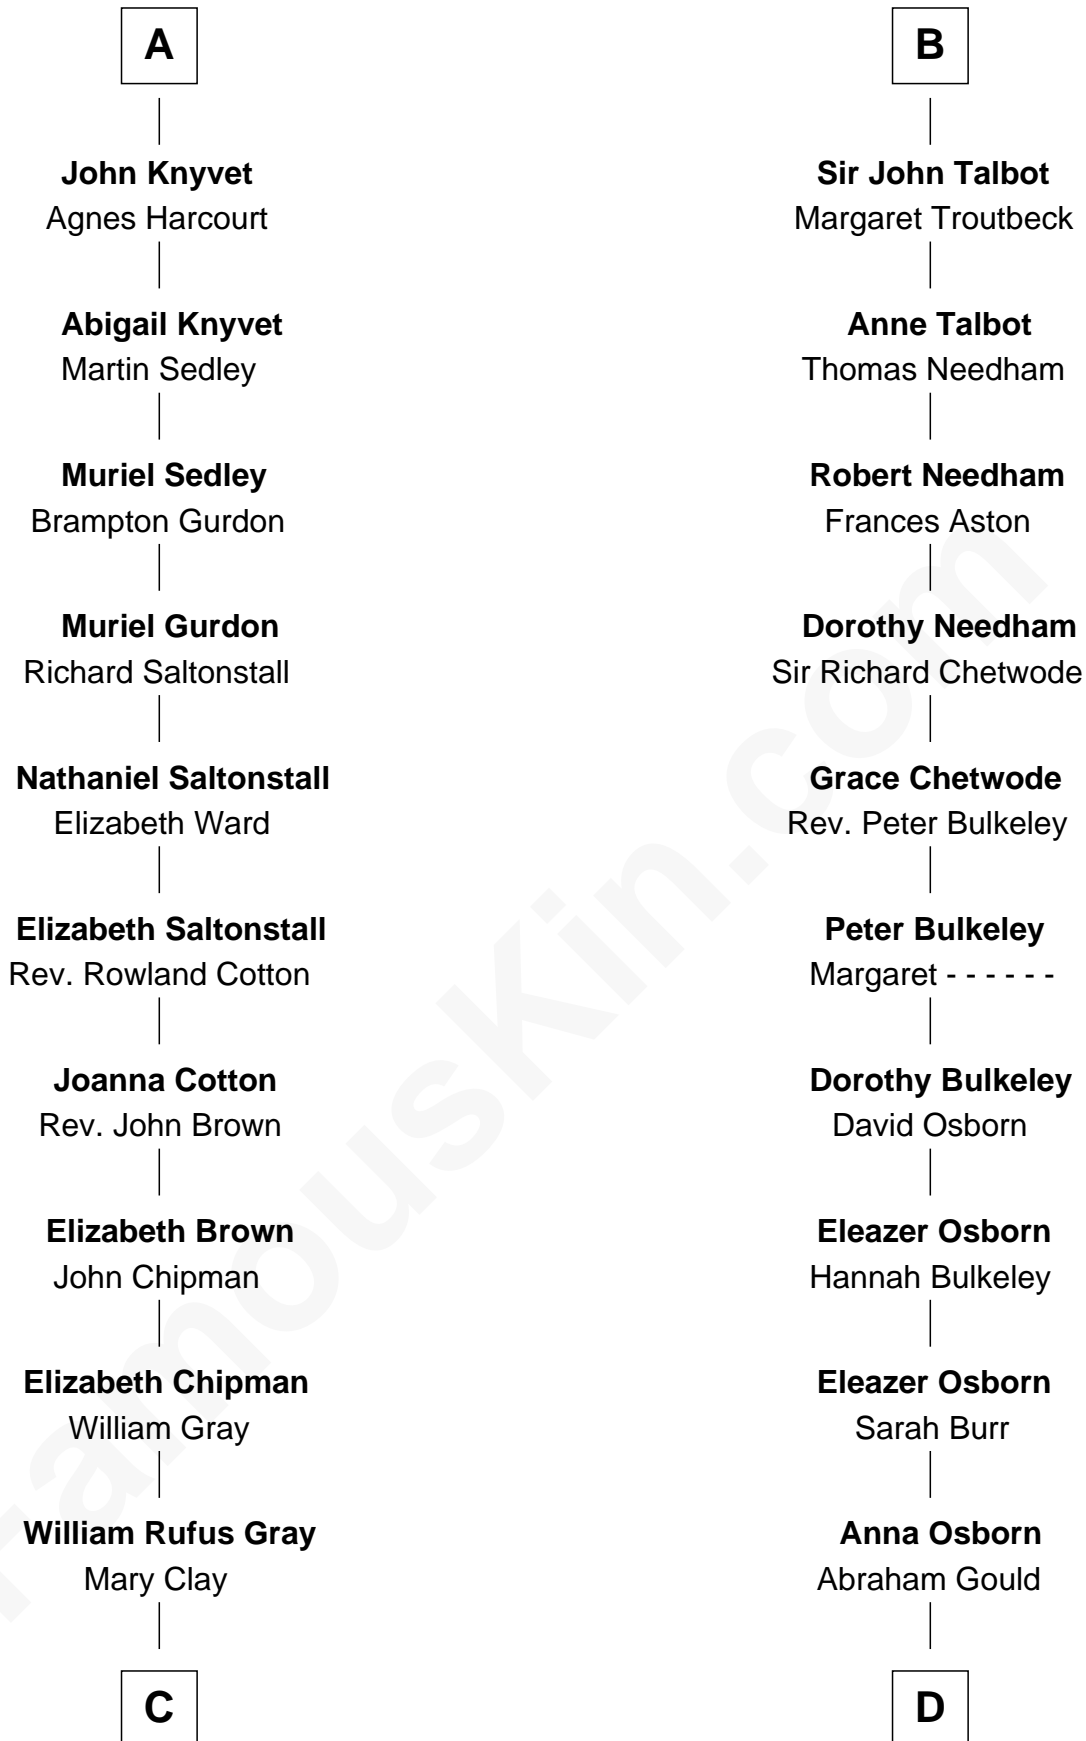

FamousKin.com

Relationship Chart of

Story Musgrave

NASA Astronaut

18th cousin 3 times removed of

Jay Gould
American Railroad "Robber Baron"

C

William Gray
Sarah Frances Loring

Edward Gray
Elizabeth Gray Story

Marguerite Gray
John Butler Swann

Marguerite Swann
Percy Musgrave

Story Musgrave
NASA Astronaut

D

John Burr Gould
Mary More

Jay Gould
"Robber Baron"

FamousKin.com