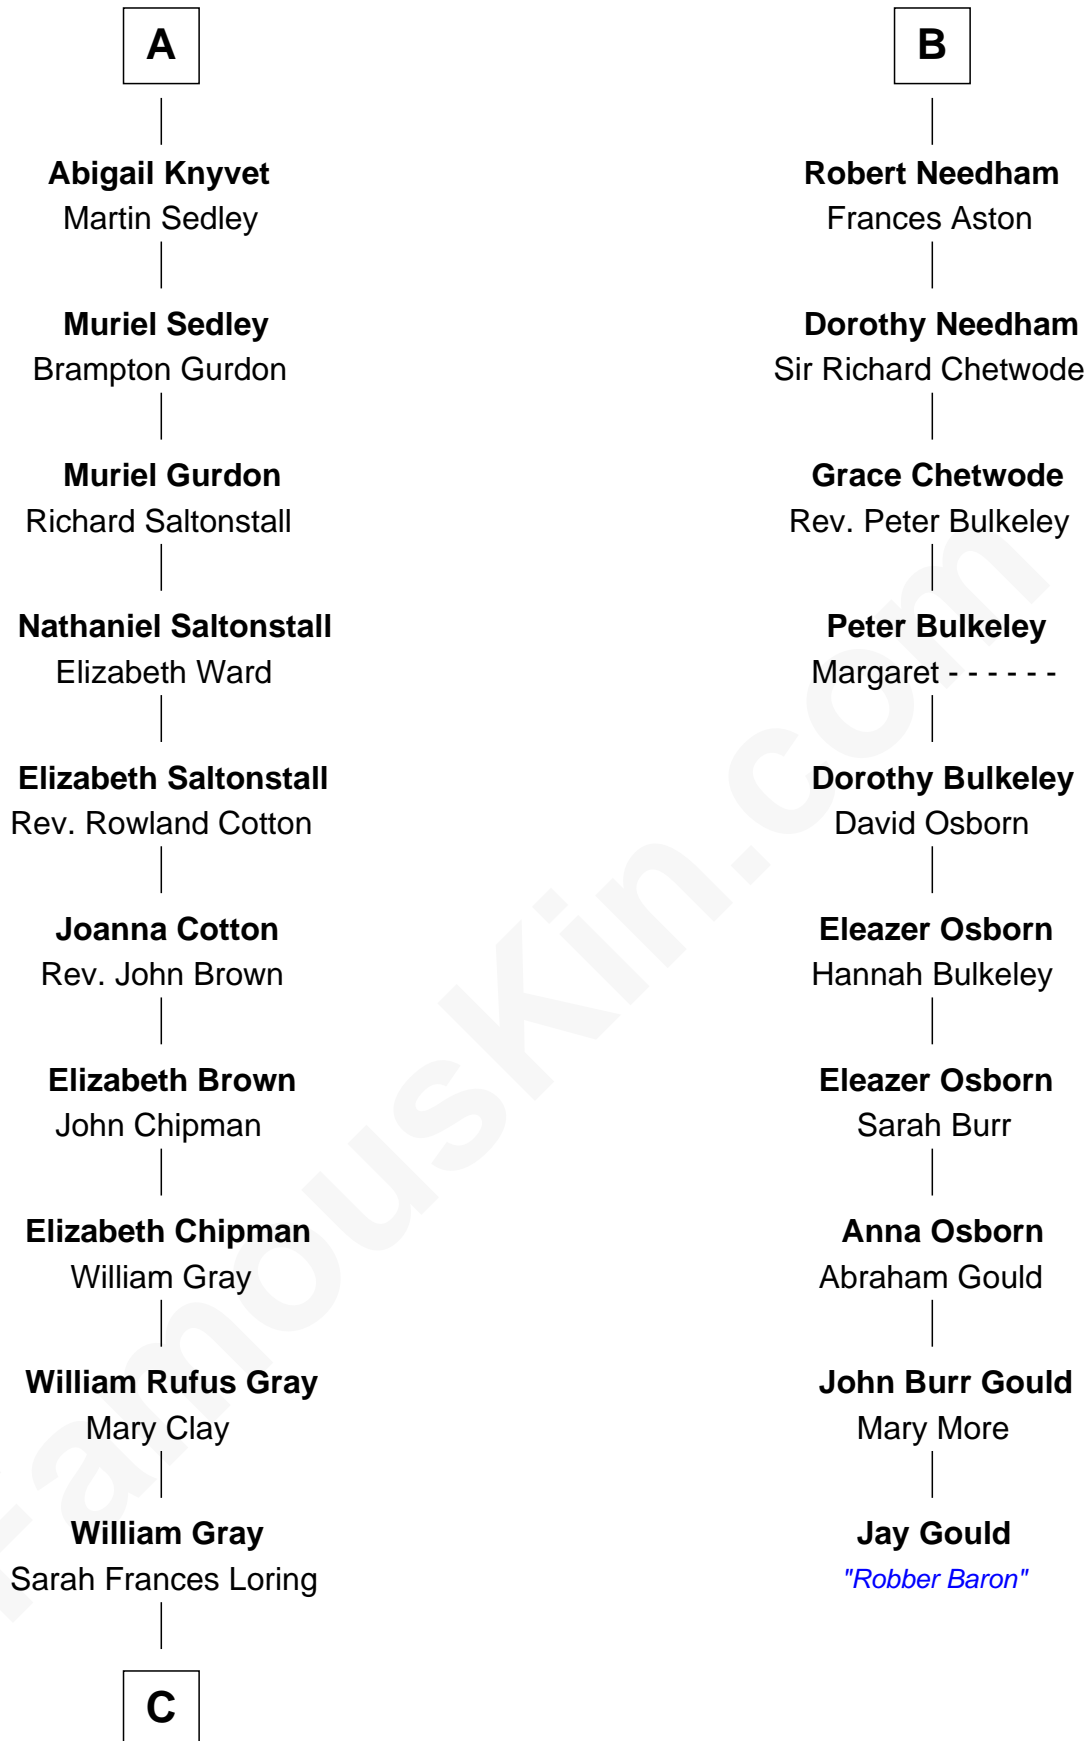

FamousKin.com
Relationship Chart of
Story Musgrave
NASA Astronaut

16th cousin 4 times removed of
Jay Gould
American Railroad "Robber Baron"

C

—
Edward Gray
Elizabeth Gray Story

—
Marguerite Gray
John Butler Swann

—
Marguerite Swann
Percy Musgrave

—
Story Musgrave
NASA Astronaut

FamousKin.com