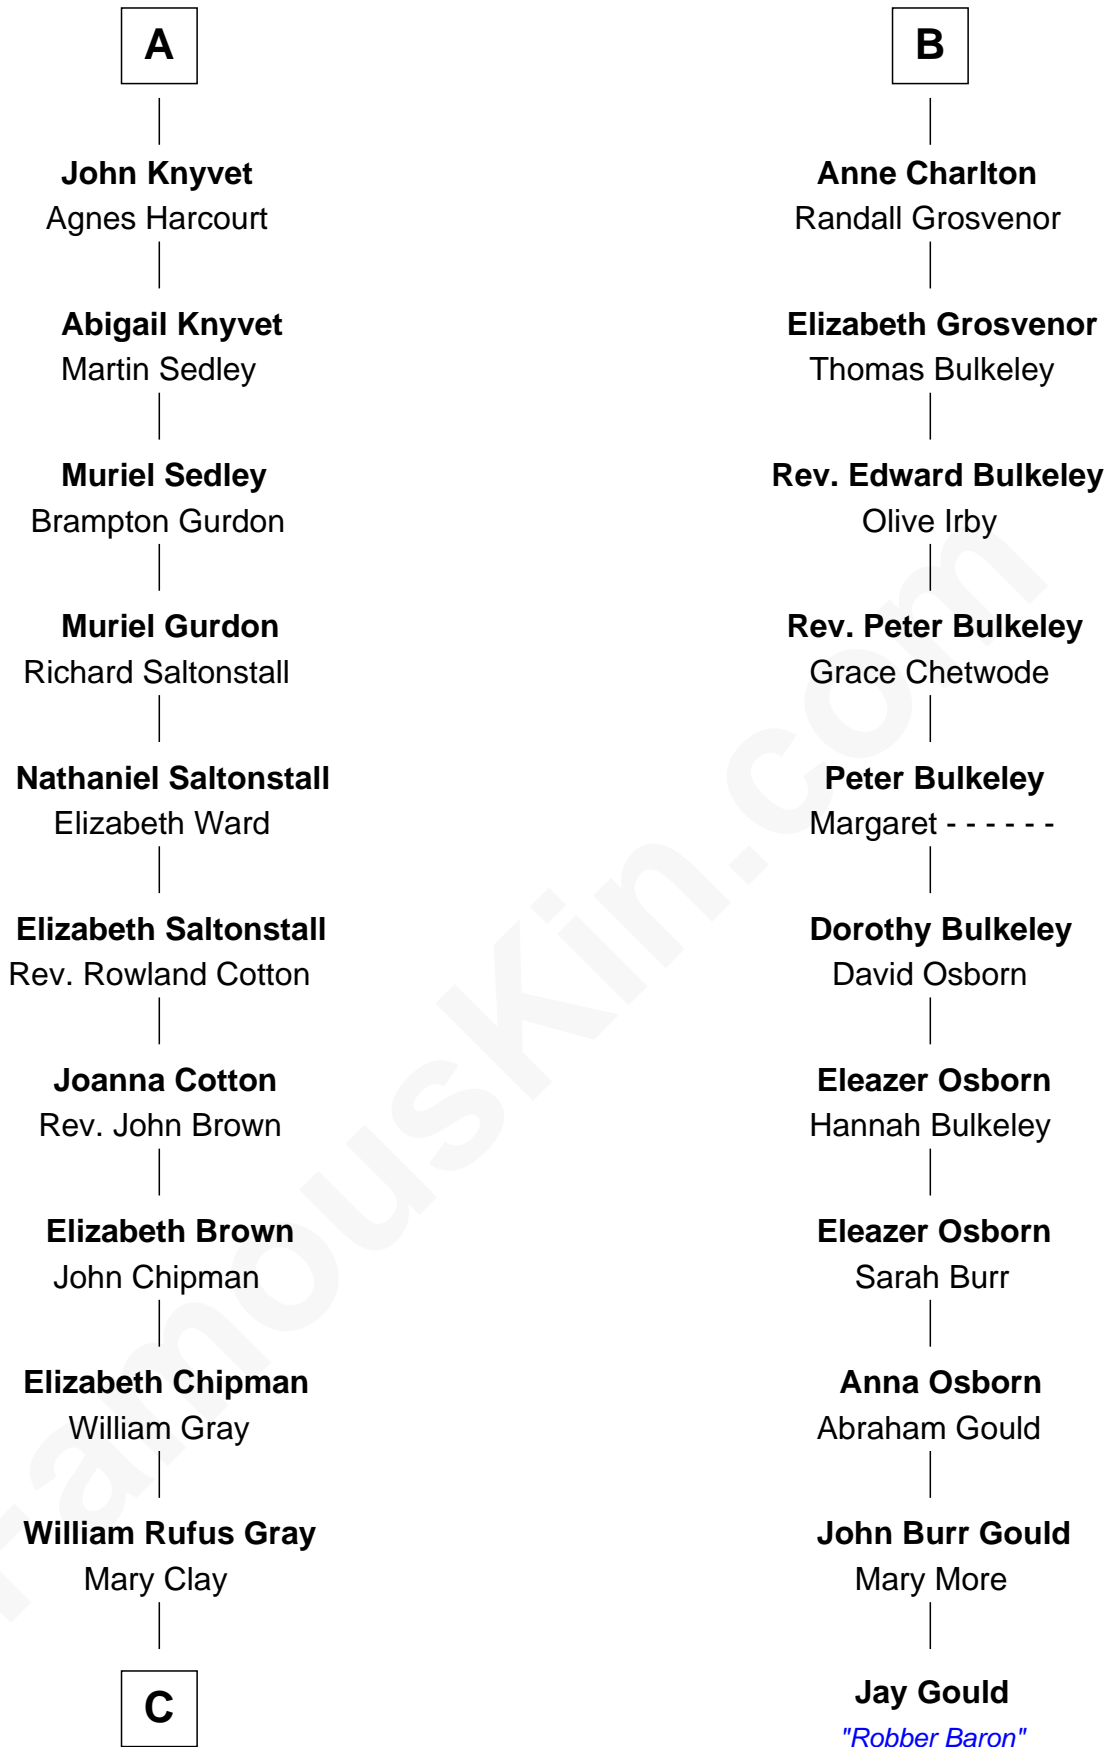

## Relationship Chart of

### Story Musgrave

NASA Astronaut

17th cousin 4 times removed of

### Jay Gould

American Railroad "Robber Baron"

**C**

—  
**William Gray**  
Sarah Frances Loring

—  
**Edward Gray**  
Elizabeth Gray Story

—  
**Marguerite Gray**  
John Butler Swann

—  
**Marguerite Swann**  
Percy Musgrave

—  
**Story Musgrave**  
*NASA Astronaut*