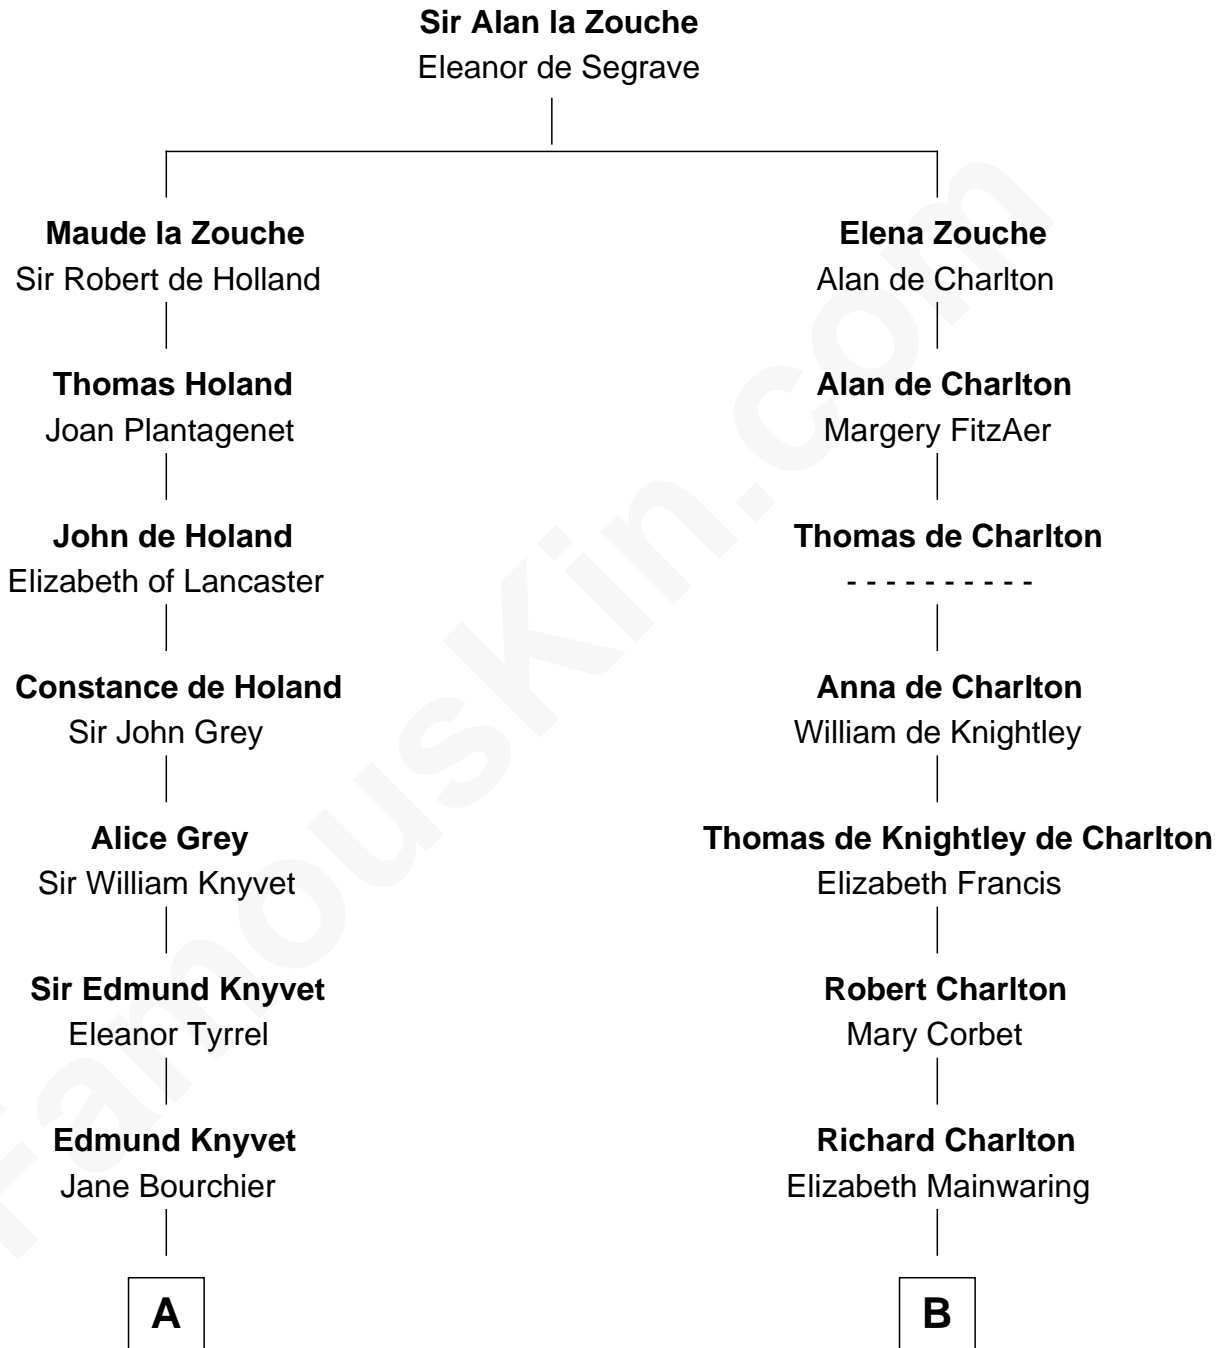

## Relationship Chart of

### Story Musgrave

NASA Astronaut

17th cousin 4 times removed of

### Jay Gould

American Railroad "Robber Baron"

**C**

—  
**William Gray**  
Sarah Frances Loring

—  
**Edward Gray**  
Elizabeth Gray Story

—  
**Marguerite Gray**  
John Butler Swann

—  
**Marguerite Swann**  
Percy Musgrave

—  
**Story Musgrave**  
*NASA Astronaut*