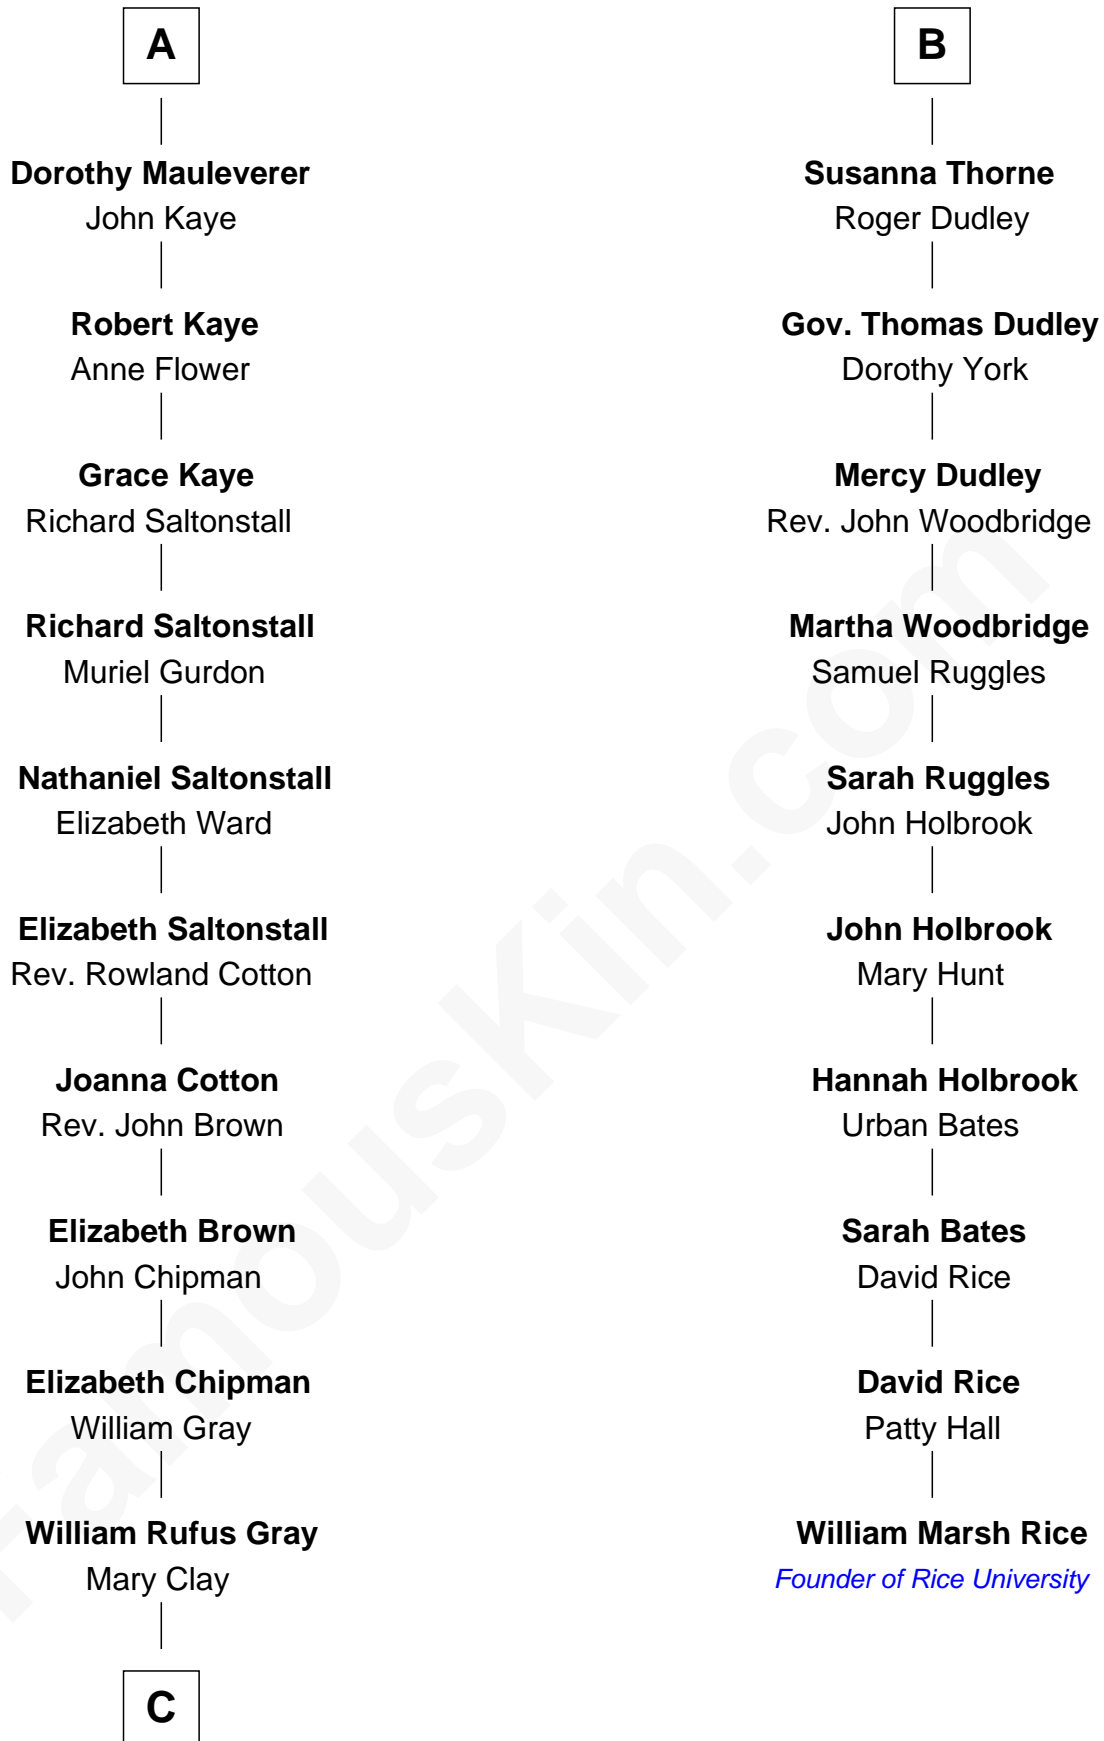

FamousKin.com
Relationship Chart of
Story Musgrave
NASA Astronaut

16th cousin 5 times removed of

William Marsh Rice
Founder of Rice University

C

—
William Gray
Sarah Frances Loring

—
Edward Gray
Elizabeth Gray Story

—
Marguerite Gray
John Butler Swann

—
Marguerite Swann
Percy Musgrave

—
Story Musgrave
NASA Astronaut

FamousKin.com