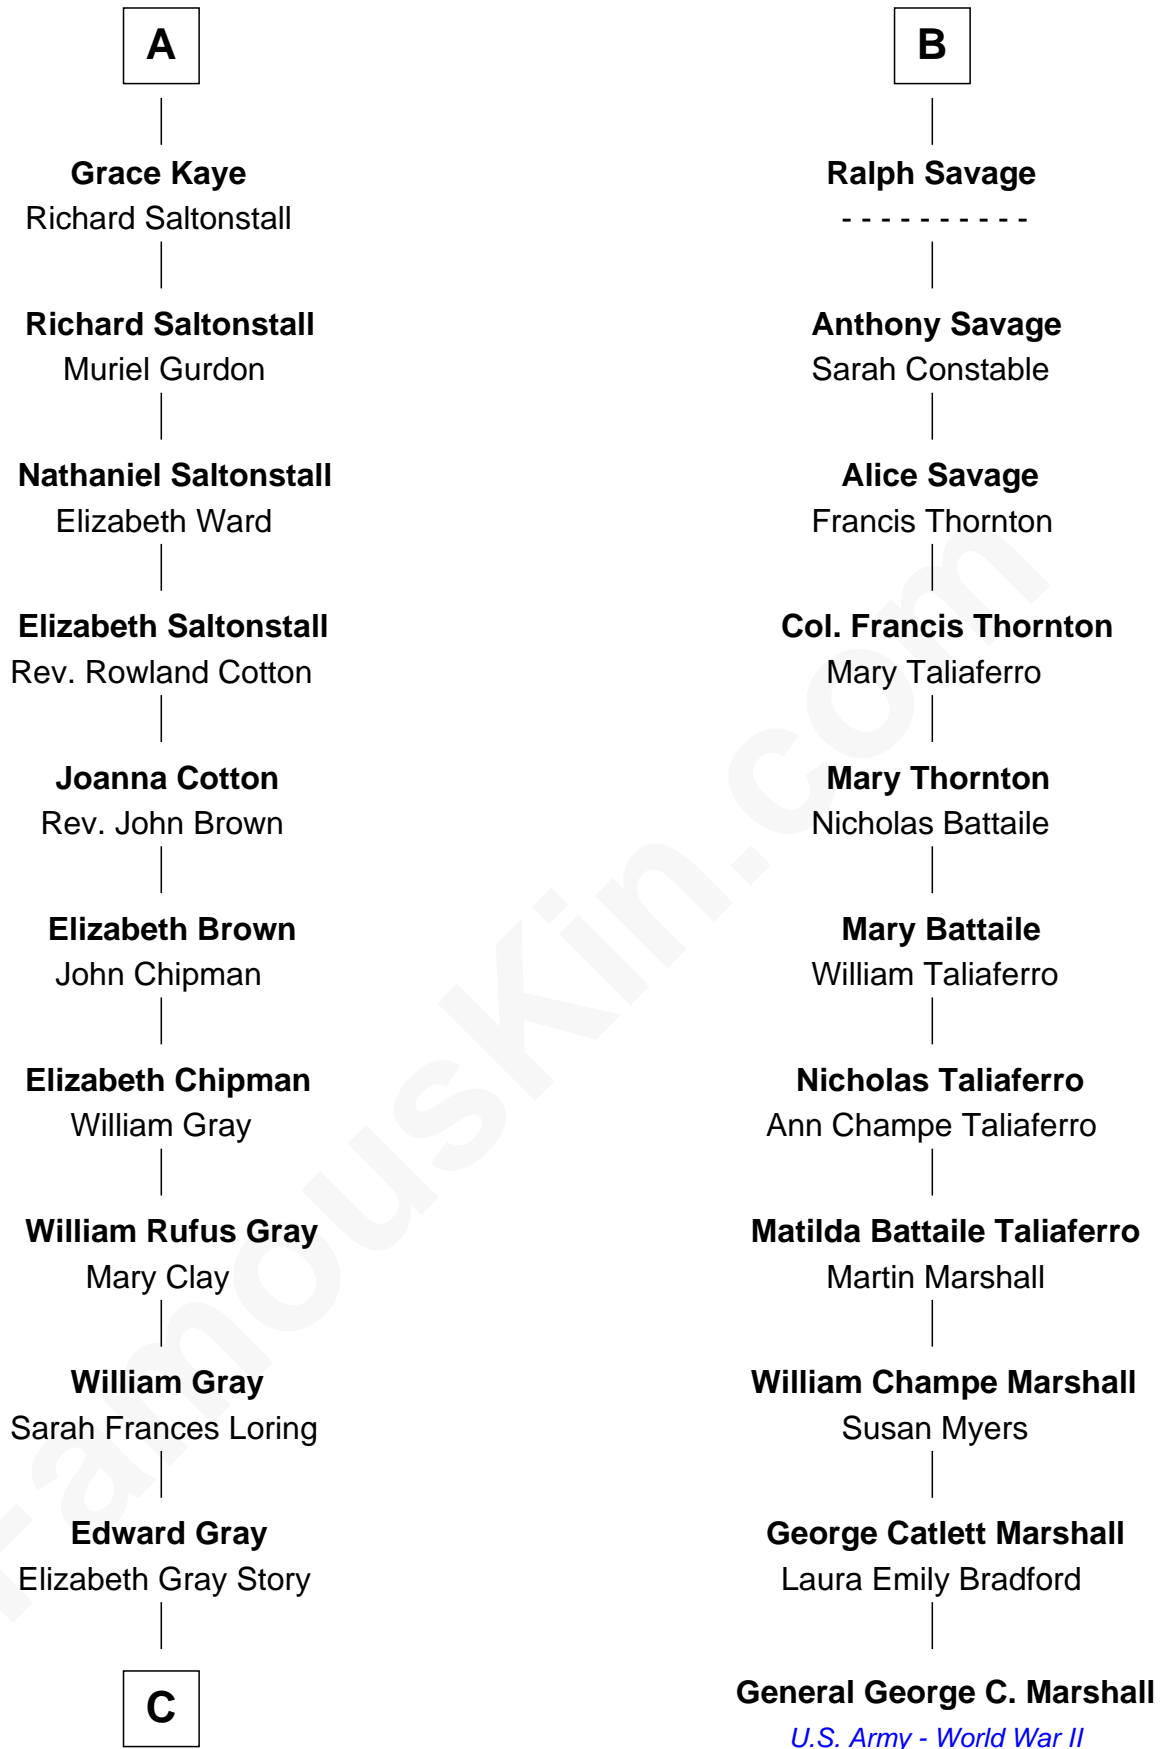

**FamousKin.com**  
**Relationship Chart of**  
**Story Musgrave**  
*NASA Astronaut*

17th cousin 2 times removed of  
**General George C. Marshall**  
*Author of "The Marshall Plan"*

**Sir Thomas Aylesbury**  
 Katherine Pabenham

**Anne de Beauchamp**  
 Sir Richard Lygon

**Matthew Wentworth**  
 Elizabeth Woodruffe

**Sir Richard Lygon**  
 Margaret Greville

**Beatrice Wentworth**  
 Arthur Kaye

**Anne Lygon**  
 Sir Christopher Savage

**John Kaye**  
 Dorothy Mauleverer

**Francis Savage**  
 Anne Sheldon

**Robert Kaye**  
 Anne Flower

**Walter Savage**  
 Elizabeth Hall

**A**

**B**

**C**

—  
**Marguerite Gray**  
John Butler Swann

—  
**Marguerite Swann**  
Percy Musgrave

—  
**Story Musgrave**  
*NASA Astronaut*

FamousKin.com