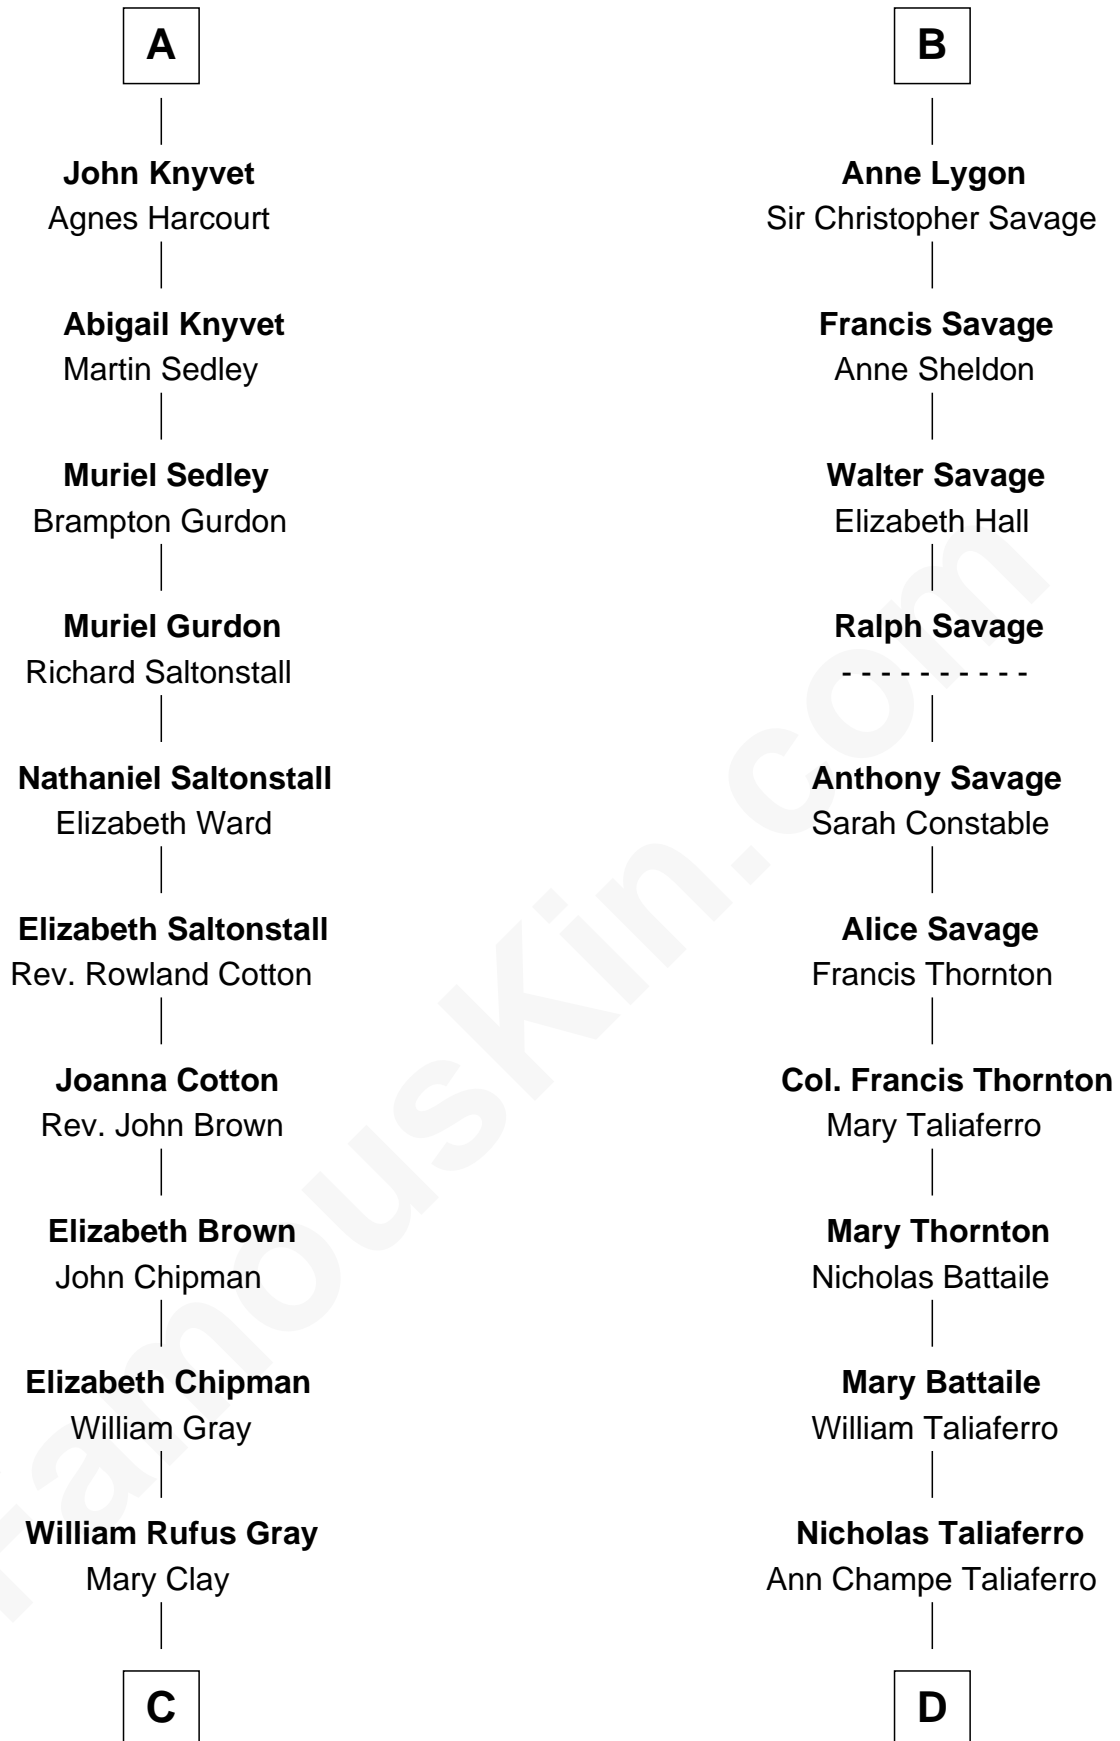

**FamousKin.com**  
**Relationship Chart of**  
**Story Musgrave**  
*NASA Astronaut*

20th cousin 1 time removed of  
**General George C. Marshall**  
*Author of "The Marshall Plan"*

**C**

**William Gray**  
Sarah Frances Loring

**Edward Gray**  
Elizabeth Gray Story

**Marguerite Gray**  
John Butler Swann

**Marguerite Swann**  
Percy Musgrave

**Story Musgrave**  
*NASA Astronaut*

**D**

**Matilda Battaile Taliaferro**  
Martin Marshall