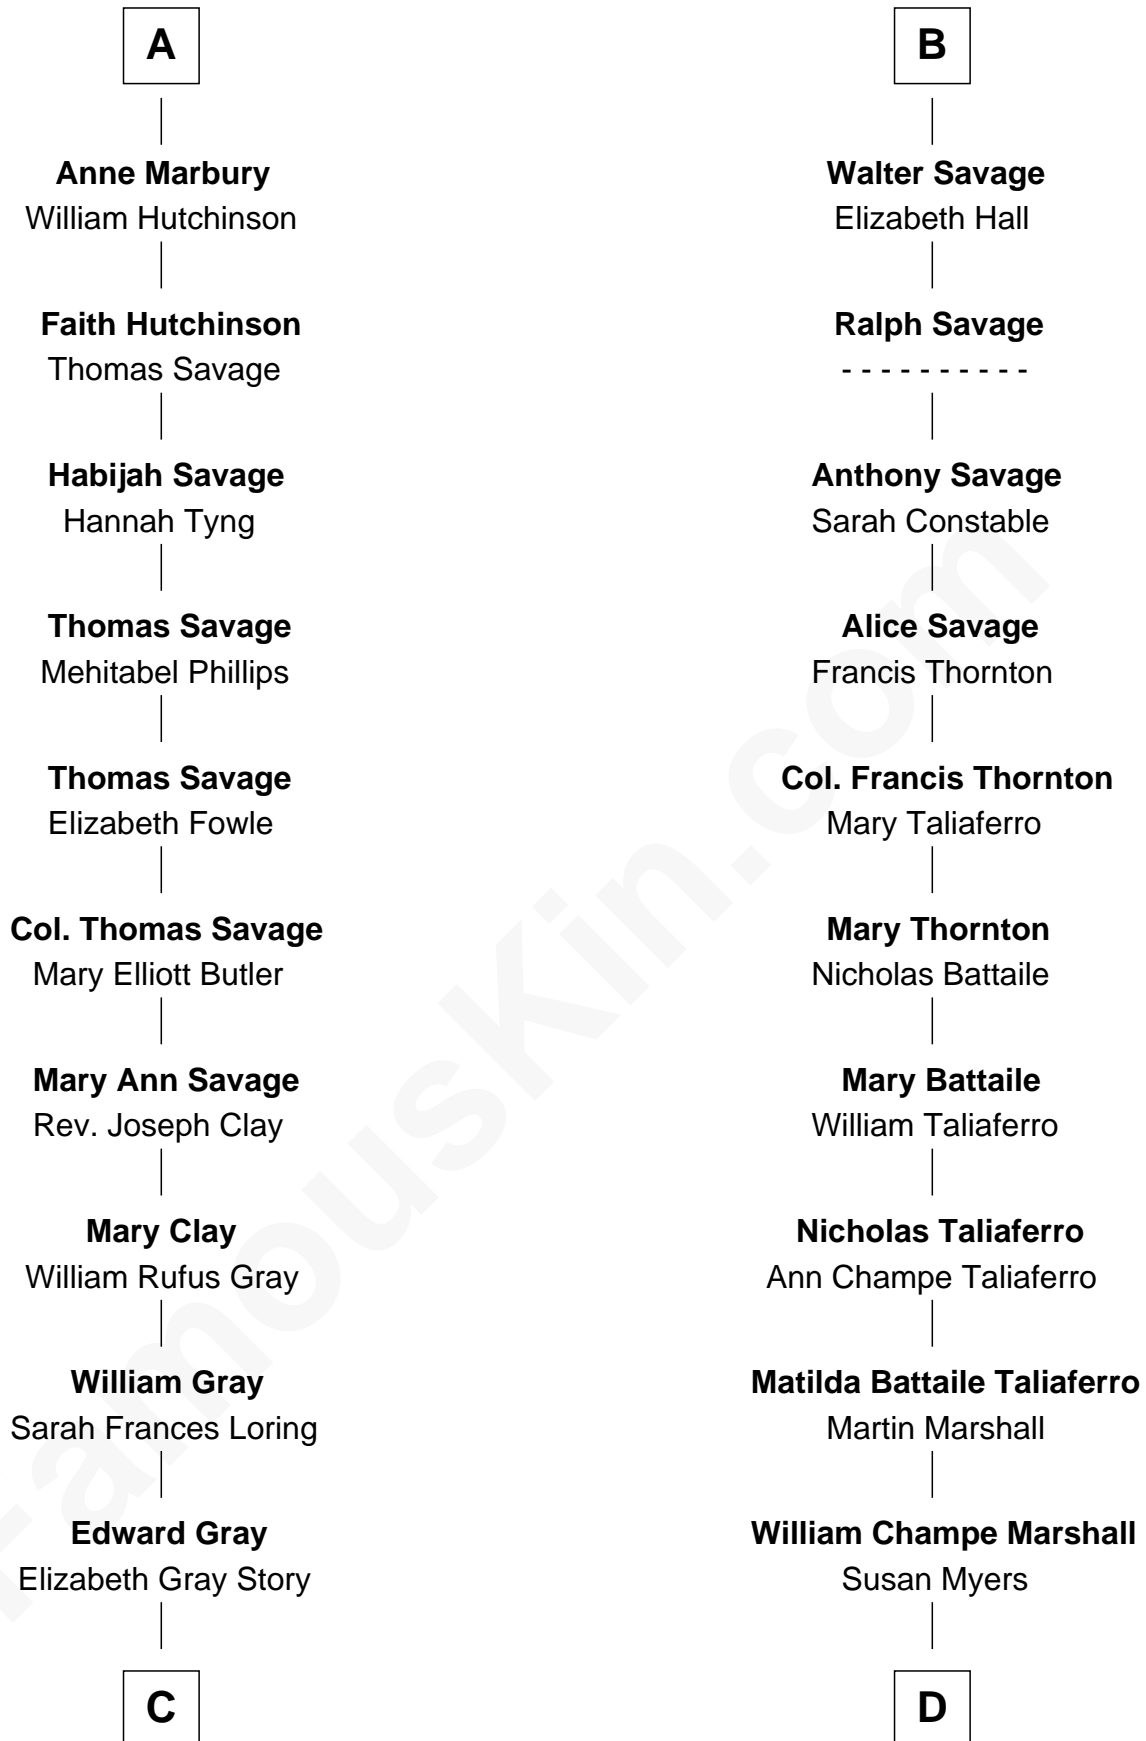

FamousKin.com
Relationship Chart of
Story Musgrave
NASA Astronaut

18th cousin 1 time removed of
General George C. Marshall
Author of "The Marshall Plan"

C

Marguerite Gray
John Butler Swann

Marguerite Swann
Percy Musgrave

Story Musgrave
NASA Astronaut

D

George Catlett Marshall
Laura Emily Bradford

General George C. Marshall
U.S. Army - World War II

FamousKin.com