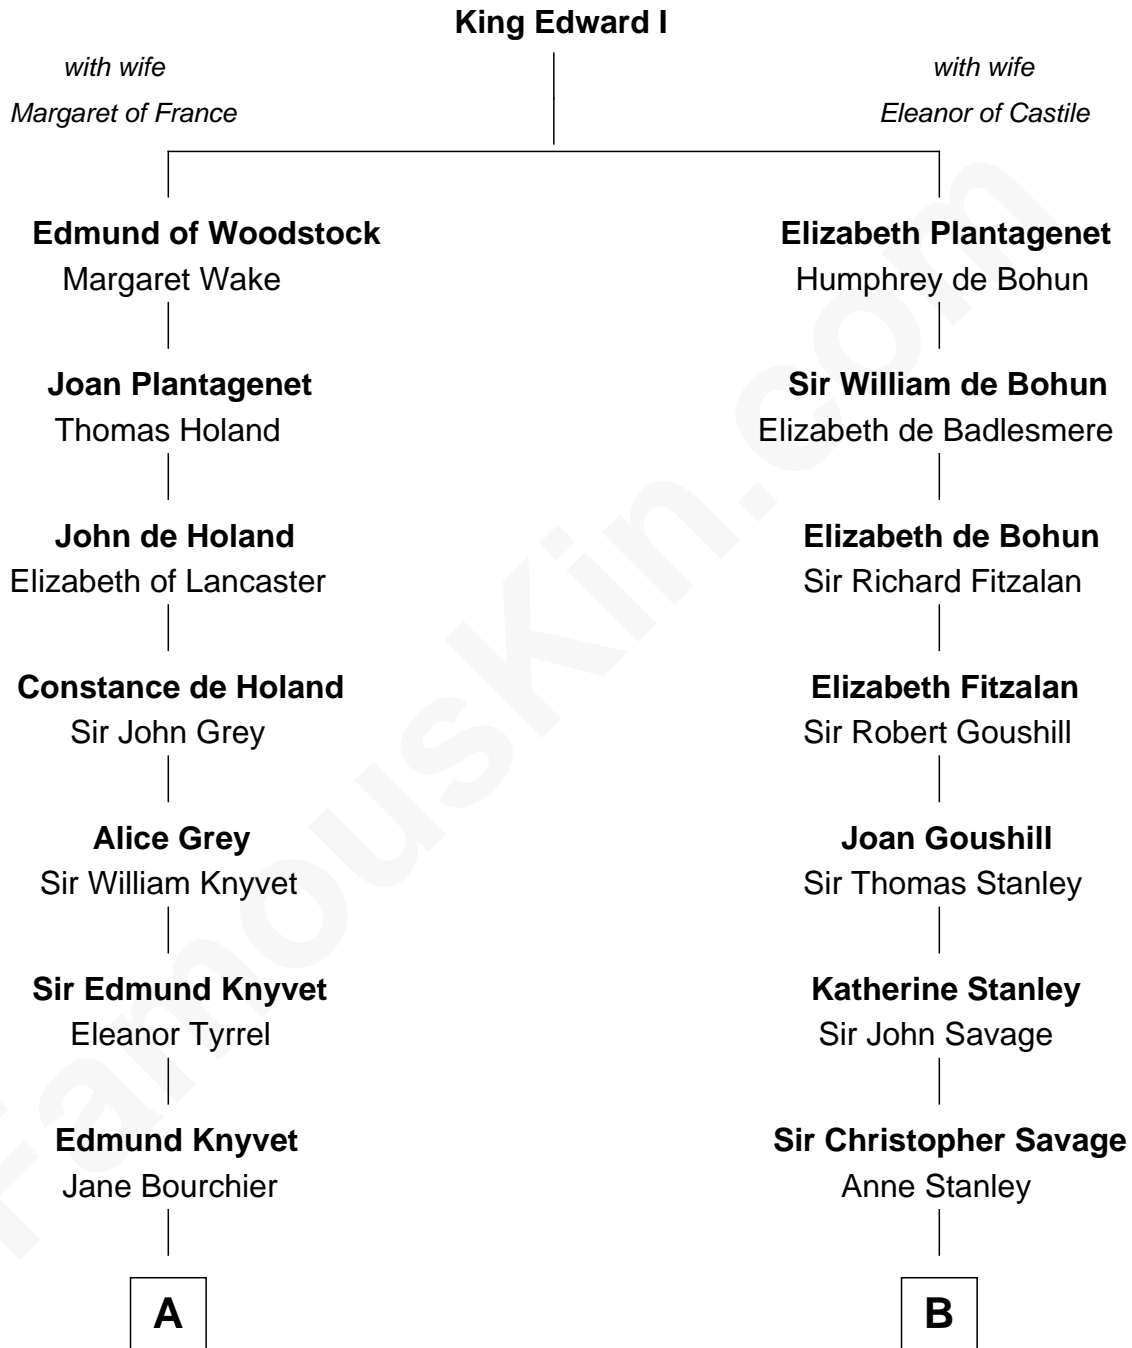

FamousKin.com
Relationship Chart of
Story Musgrave
NASA Astronaut

20th cousin 1 time removed of
General George C. Marshall
Author of "The Marshall Plan"

C

William Gray
Sarah Frances Loring

Edward Gray
Elizabeth Gray Story

Marguerite Gray
John Butler Swann

Marguerite Swann
Percy Musgrave

Story Musgrave
NASA Astronaut

D

Matilda Battaile Taliaferro
Martin Marshall

William Champe Marshall
Susan Myers

George Catlett Marshall
Laura Emily Bradford