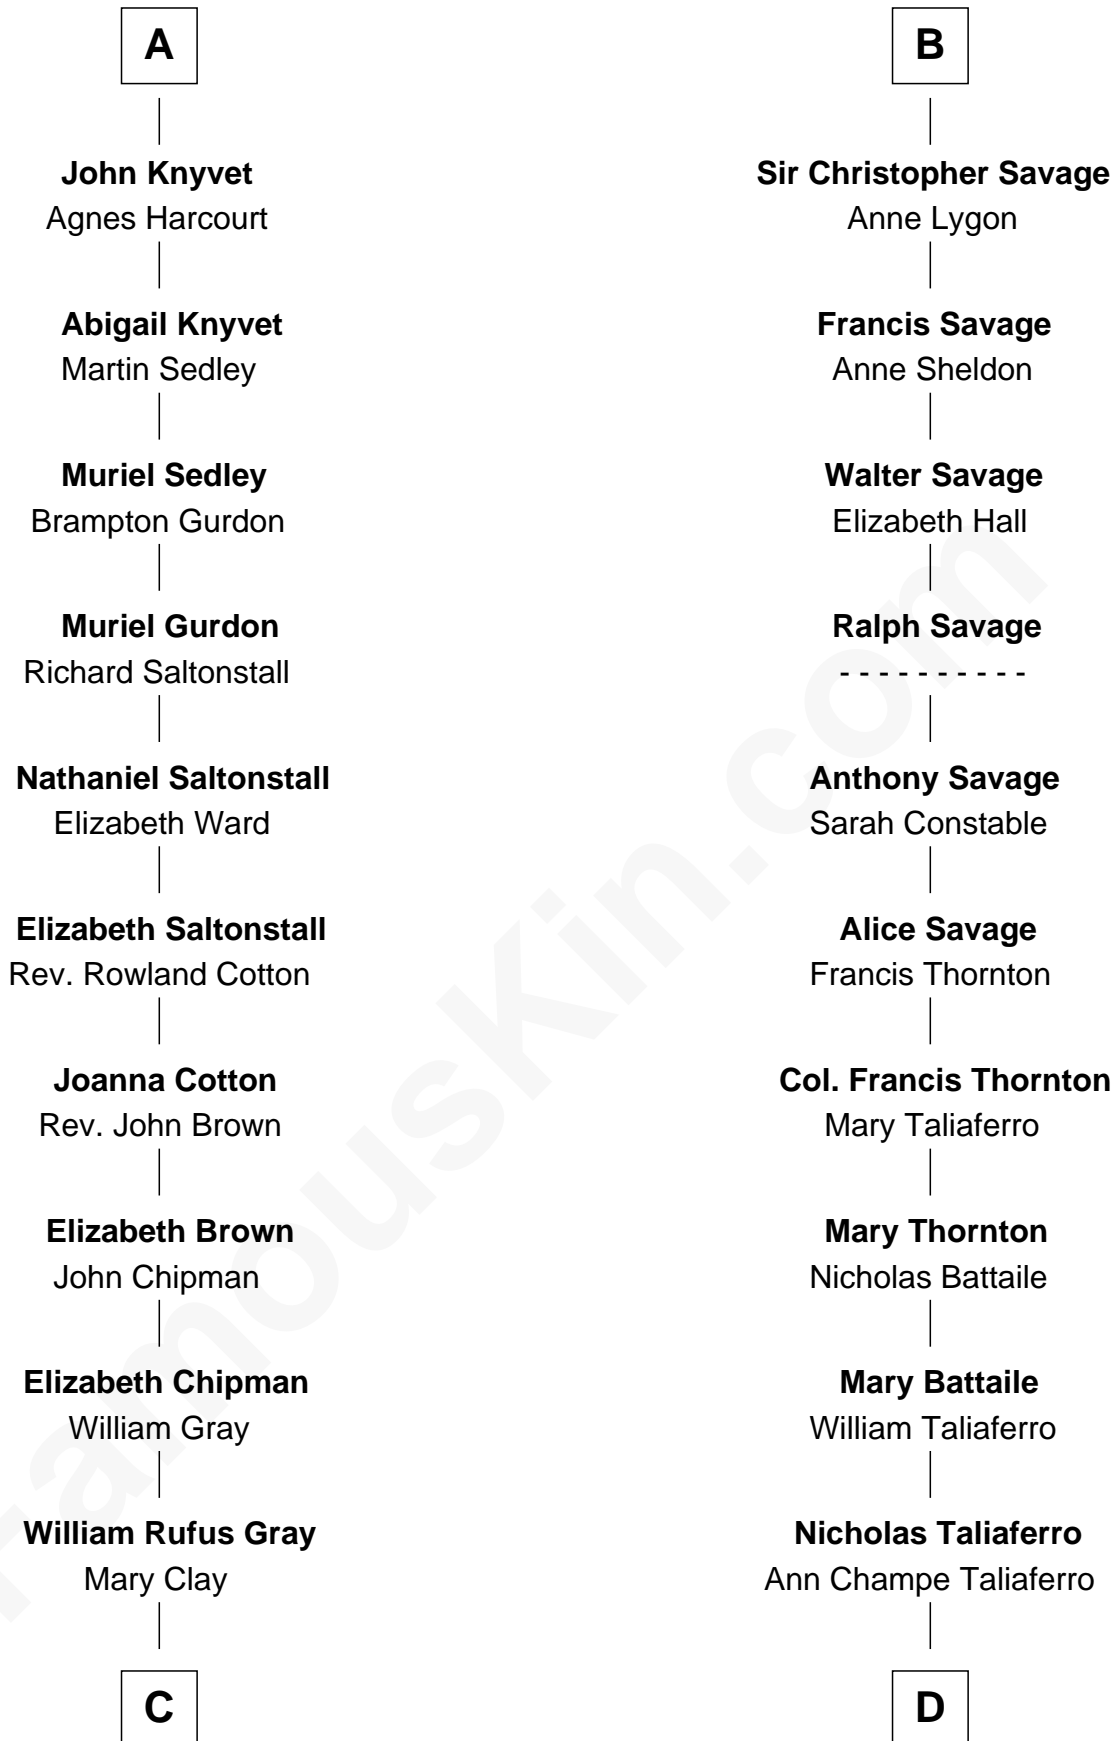

FamousKin.com
Relationship Chart of
Story Musgrave
NASA Astronaut

20th cousin 1 time removed of
General George C. Marshall
Author of "The Marshall Plan"

C

William Gray
Sarah Frances Loring

Edward Gray
Elizabeth Gray Story

Marguerite Gray
John Butler Swann

Marguerite Swann
Percy Musgrave

Story Musgrave
NASA Astronaut

D

Matilda Battaile Taliaferro
Martin Marshall

William Champe Marshall
Susan Myers

George Catlett Marshall
Laura Emily Bradford