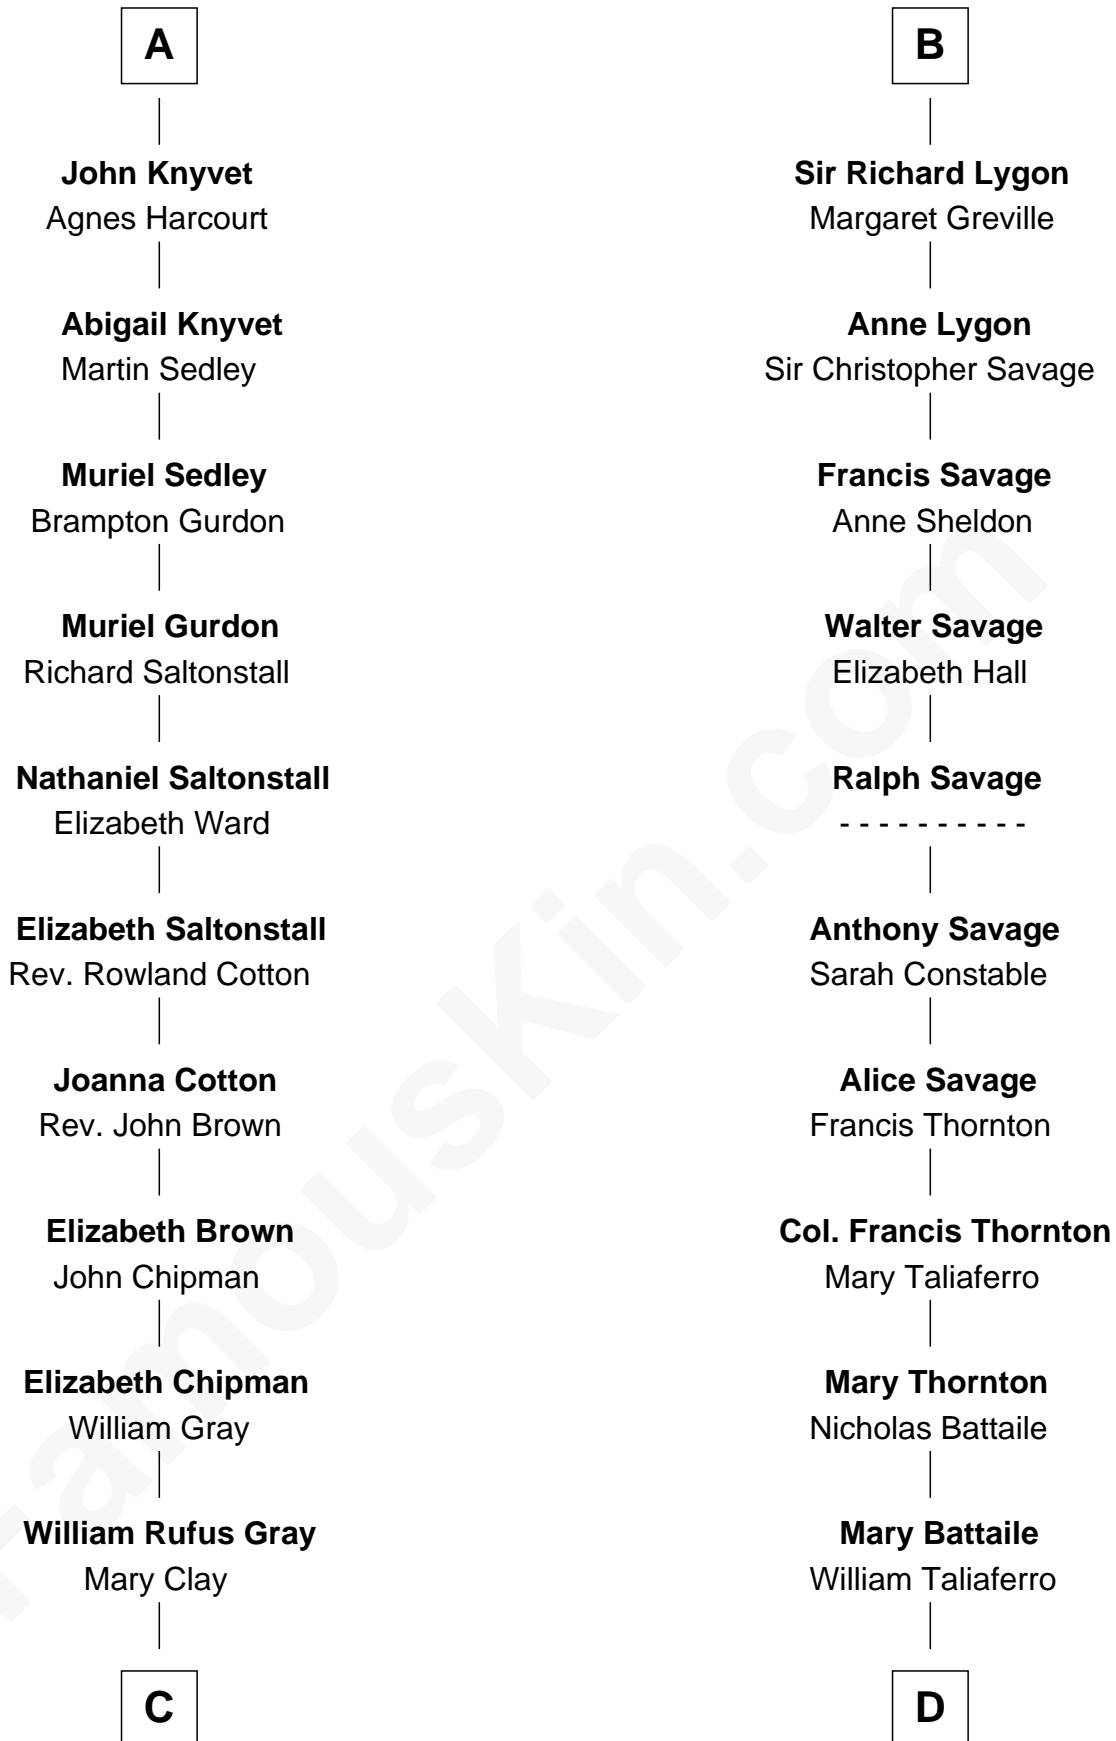

FamousKin.com Relationship Chart of

Story Musgrave

NASA Astronaut

21st cousin of

General George C. Marshall

Author of "The Marshall Plan"

C

William Gray
Sarah Frances Loring

Edward Gray
Elizabeth Gray Story

Marguerite Gray
John Butler Swann

Marguerite Swann
Percy Musgrave

Story Musgrave
NASA Astronaut

D

Nicholas Taliaferro
Ann Champe Taliaferro

Matilda Battaile Taliaferro
Martin Marshall