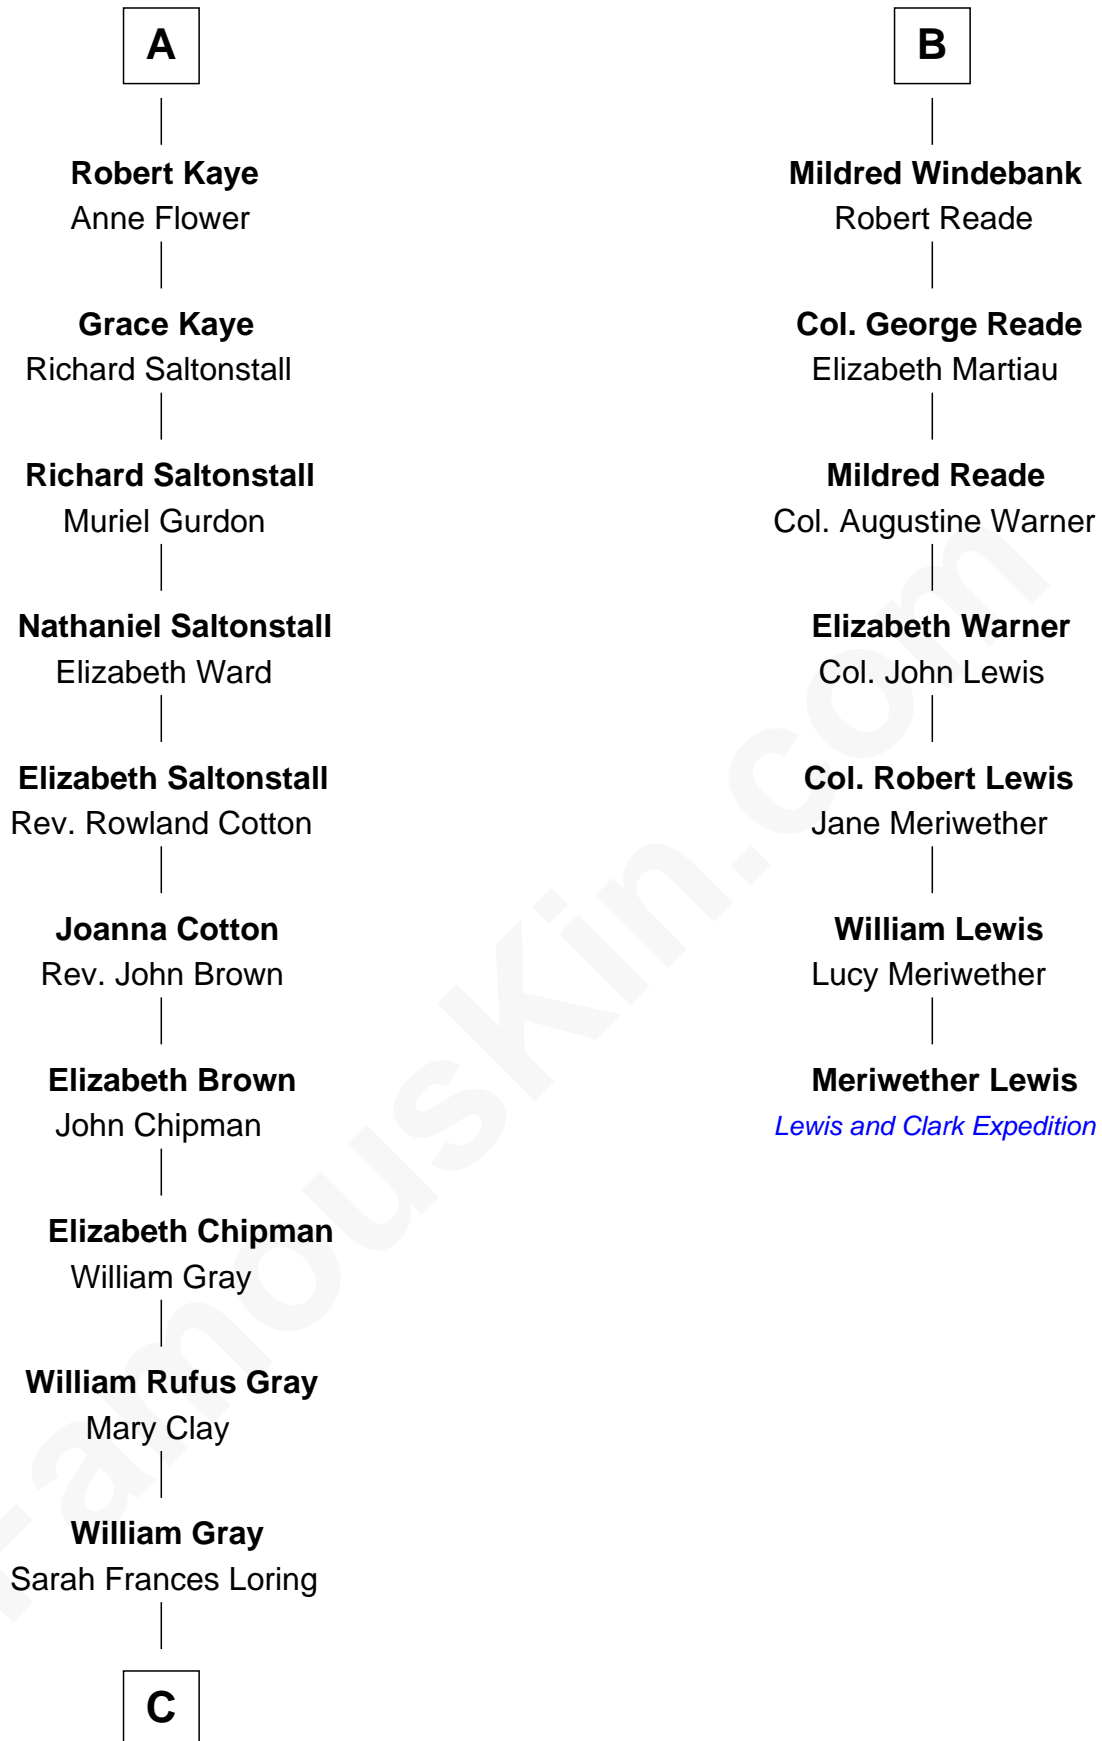

FamousKin.com
Relationship Chart of
Story Musgrave
NASA Astronaut

13th cousin 7 times removed of

Meriwether Lewis
Lewis and Clark Expedition

Sir Roger de Clifford
Maud de Beauchamp

C

—
Edward Gray
Elizabeth Gray Story

—
Marguerite Gray
John Butler Swann

—
Marguerite Swann
Percy Musgrave

—
Story Musgrave
NASA Astronaut

FamousKin.com