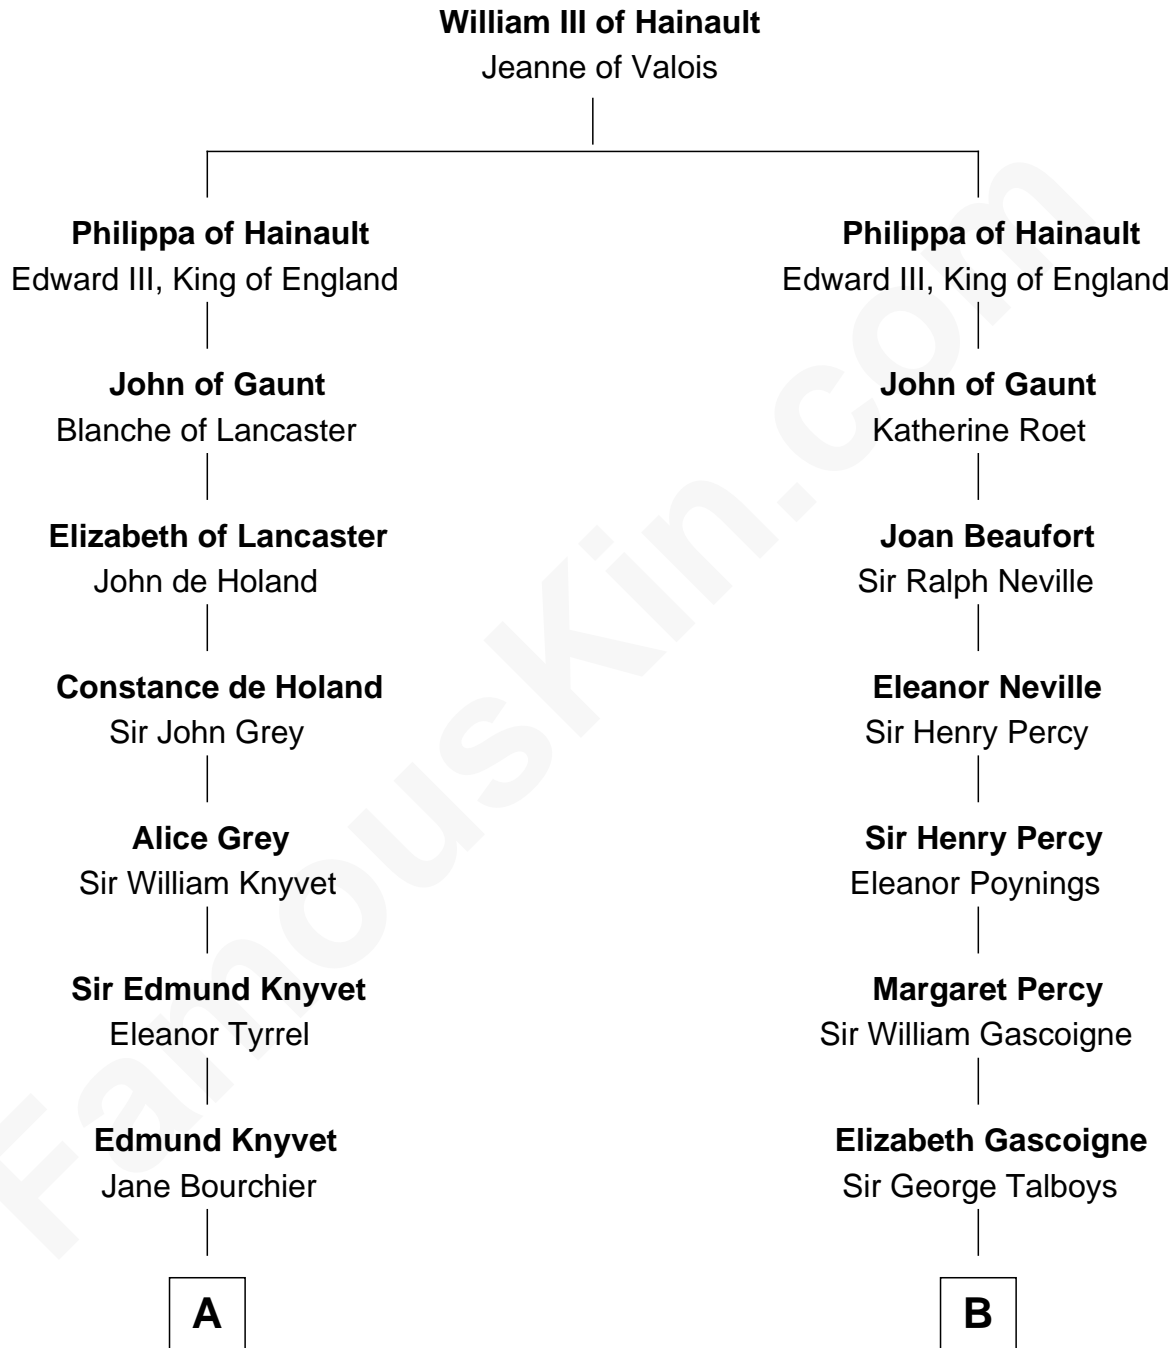

FamousKin.com
Relationship Chart of
Story Musgrave
NASA Astronaut

15th cousin 6 times removed of

Meriwether Lewis
Lewis and Clark Expedition

C

—
William Gray
Sarah Frances Loring

—
Edward Gray
Elizabeth Gray Story

—
Marguerite Gray
John Butler Swann

—
Marguerite Swann
Percy Musgrave

—
Story Musgrave
NASA Astronaut

FamousKin.com