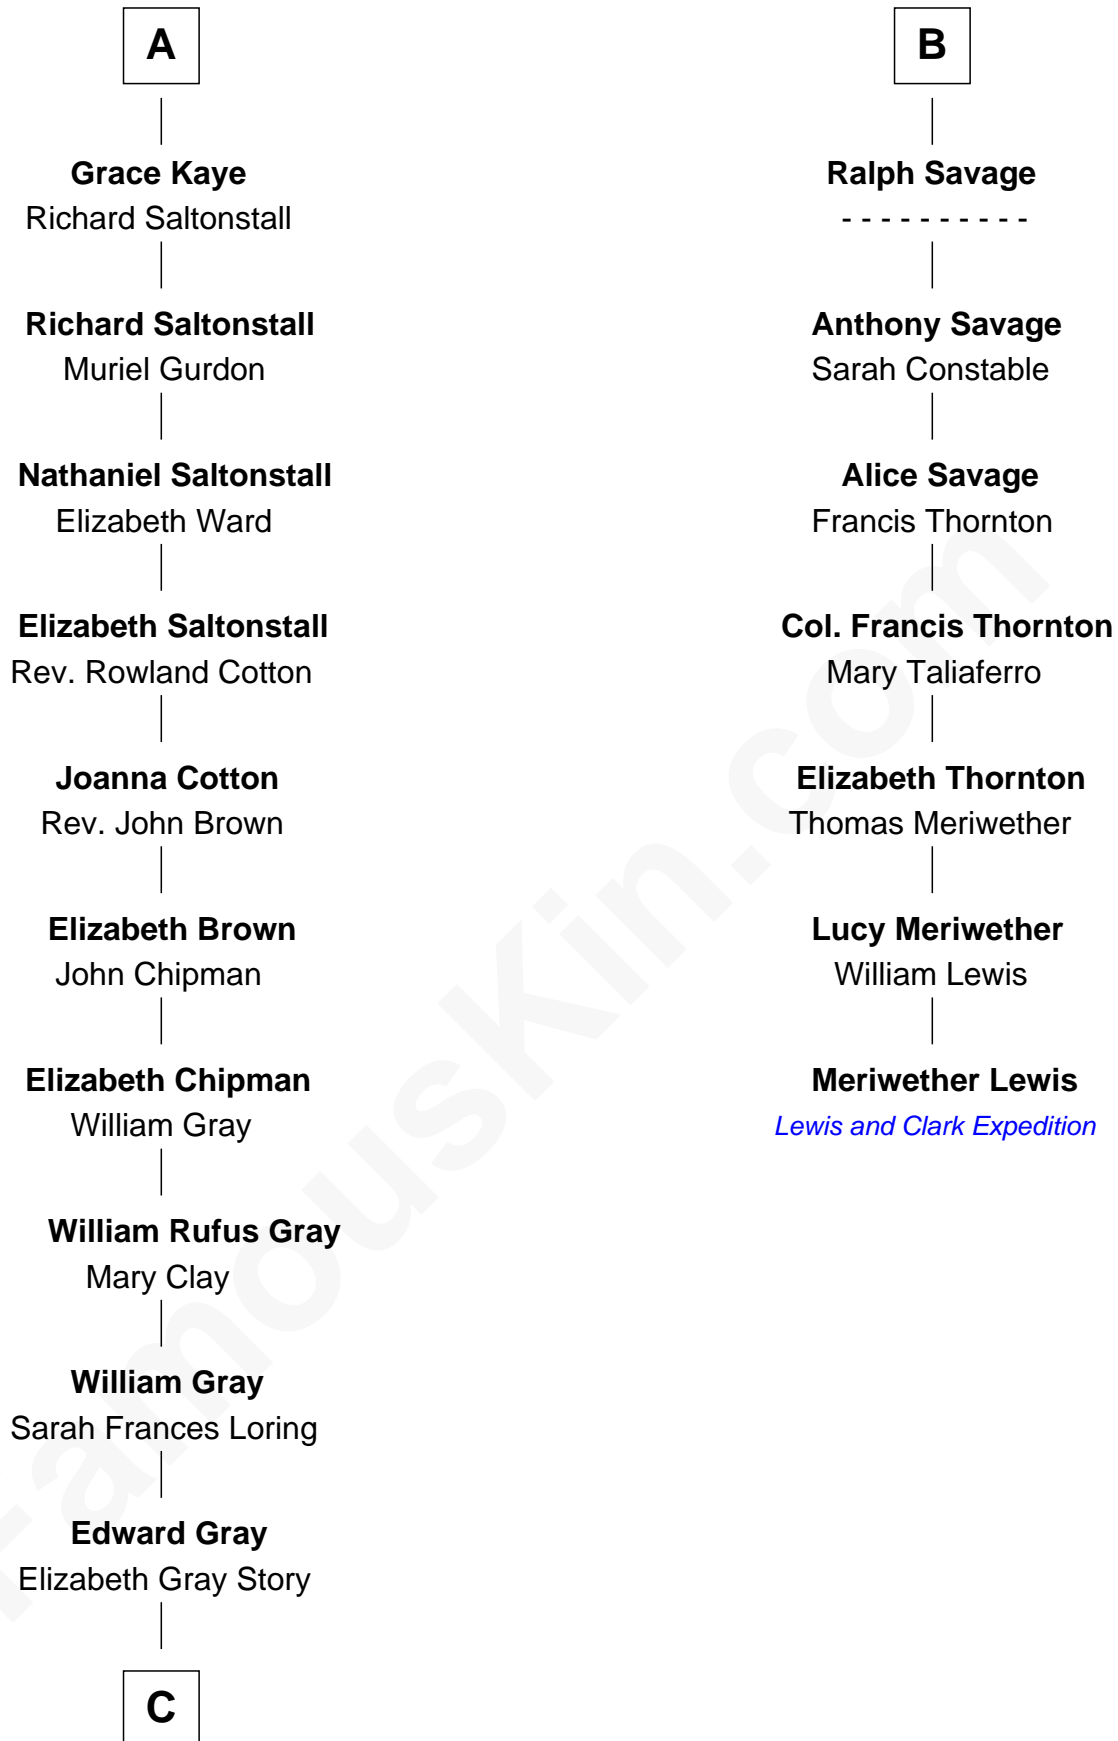

FamousKin.com
Relationship Chart of
Story Musgrave
NASA Astronaut

13th cousin 6 times removed of
Meriwether Lewis
Lewis and Clark Expedition

Sir Thomas Aylesbury
 Katherine Pabenham

Isabel Aylesbury
 Sir Thomas Chaworth

Matthew Wentworth
 Elizabeth Woodruffe

Sir Richard Lygon
 Margaret Greville

Beatrice Wentworth
 Arthur Kaye

Anne Lygon
 Sir Christopher Savage

John Kaye
 Dorothy Mauleverer

Francis Savage
 Anne Sheldon

Robert Kaye
 Anne Flower

Walter Savage
 Elizabeth Hall

A

B

C

—
Marguerite Gray
John Butler Swann

—
Marguerite Swann
Percy Musgrave

—
Story Musgrave
NASA Astronaut

FamousKin.com