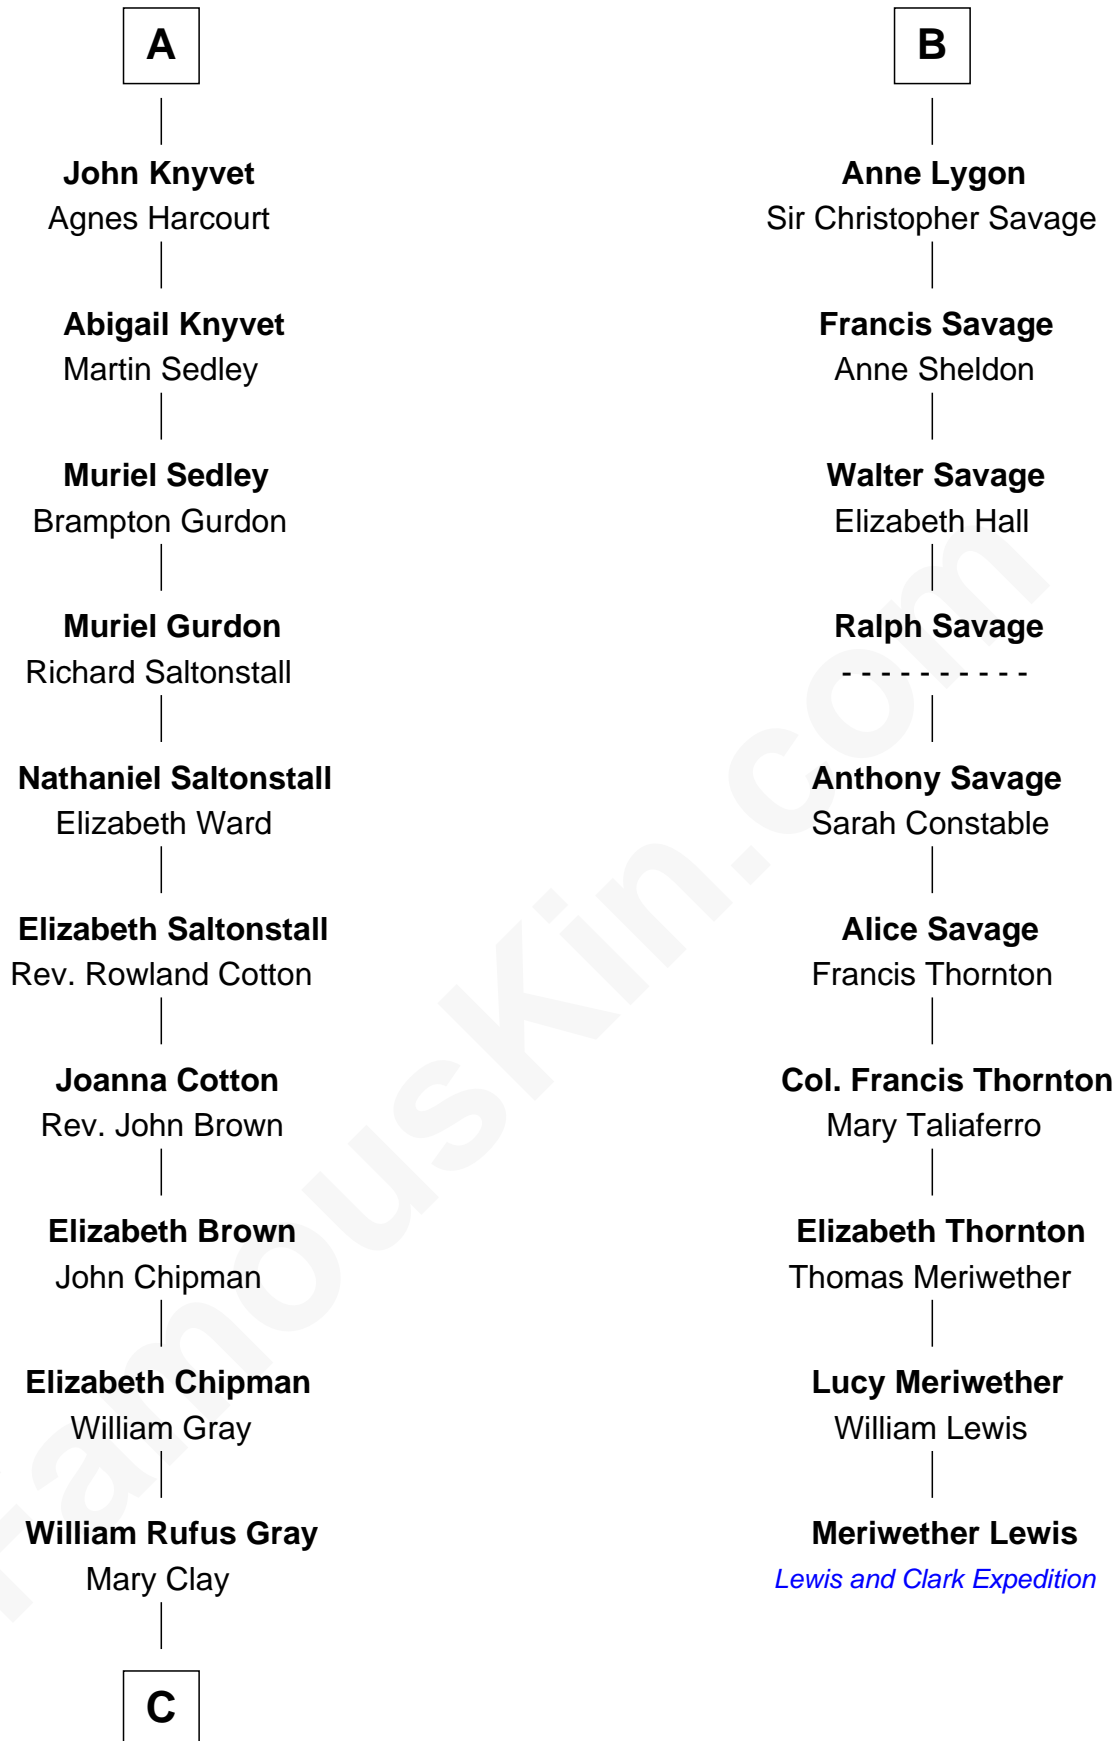

**FamousKin.com**  
**Relationship Chart of**  
**Story Musgrave**  
*NASA Astronaut*

16th cousin 5 times removed of

**Meriwether Lewis**  
*Lewis and Clark Expedition*

**Sir Ralph Basset**

Joan - - - - -

**Sir William Knyvet**

Alice Grey

**Sir Edmund Knyvet**

Eleanor Tyrrel

**Edmund Knyvet**

Jane Bouchier

**A**

**Joan Basset**

Sir Richard de Beauchamp

**Anne de Beauchamp**

Sir Richard Lygon

**Sir Richard Lygon**

Margaret Greville

**B**

**C**

—  
**William Gray**  
Sarah Frances Loring

—  
**Edward Gray**  
Elizabeth Gray Story

—  
**Marguerite Gray**  
John Butler Swann

—  
**Marguerite Swann**  
Percy Musgrave

—  
**Story Musgrave**  
*NASA Astronaut*

FamousKin.com