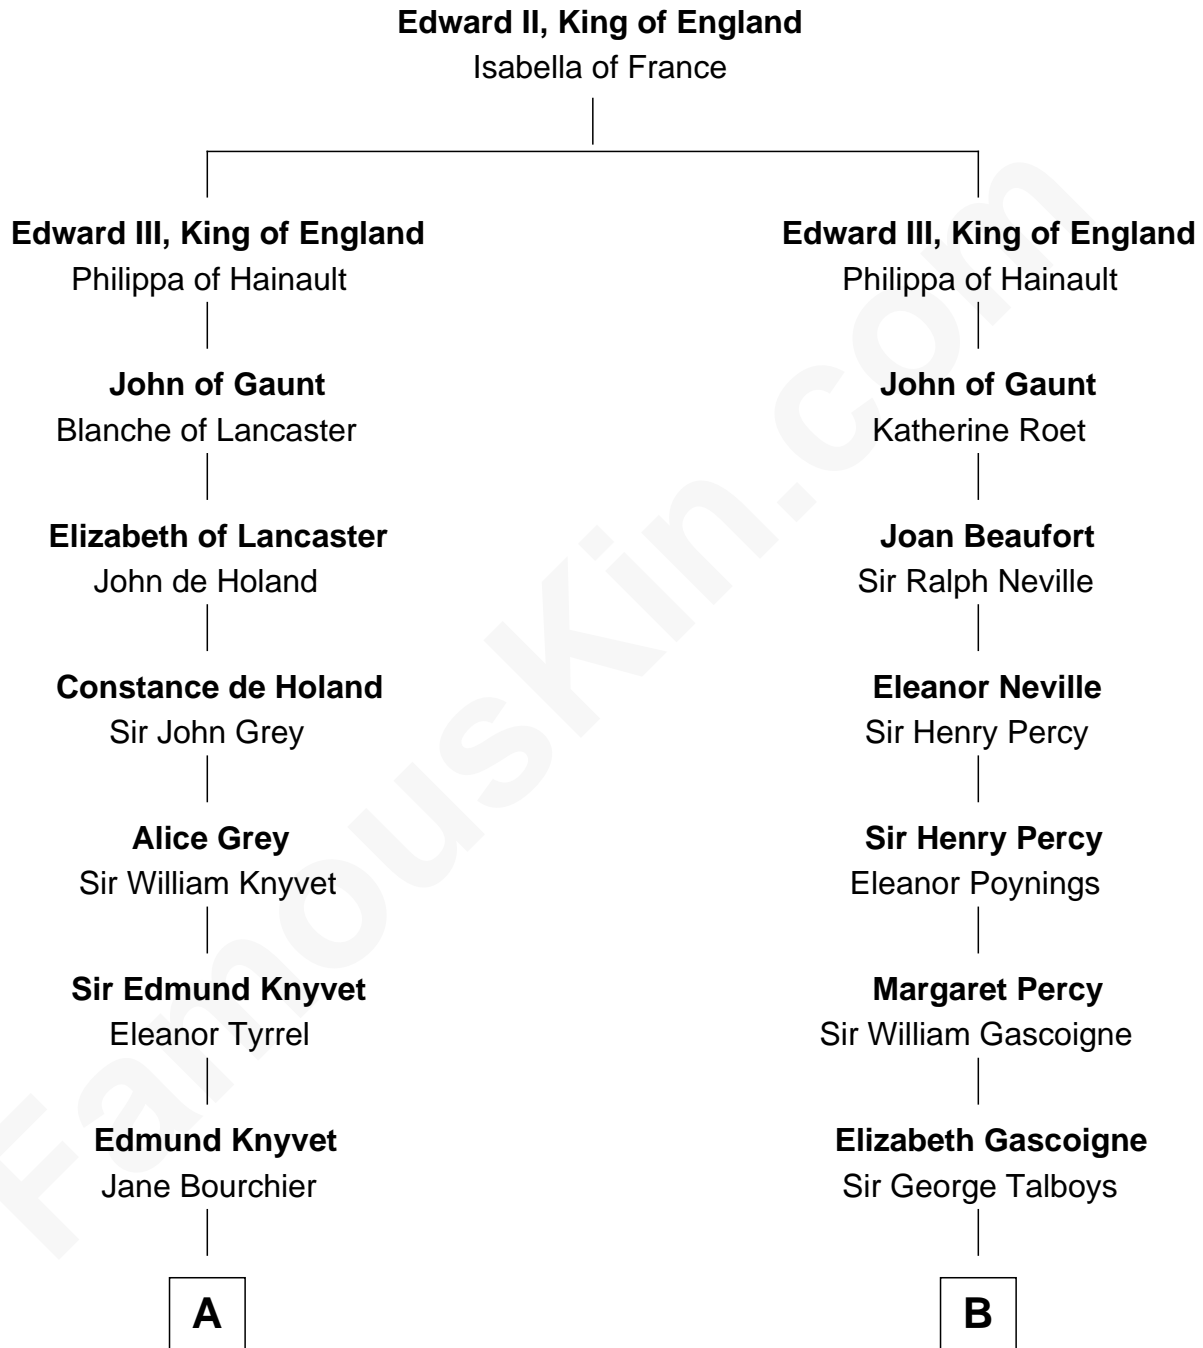

**FamousKin.com**  
**Relationship Chart of**  
**Story Musgrave**  
*NASA Astronaut*

15th cousin 6 times removed of  
**Meriwether Lewis**  
*Lewis and Clark Expedition*

**C**

—  
**William Gray**  
Sarah Frances Loring

—  
**Edward Gray**  
Elizabeth Gray Story

—  
**Marguerite Gray**  
John Butler Swann

—  
**Marguerite Swann**  
Percy Musgrave

—  
**Story Musgrave**  
*NASA Astronaut*

FamousKin.com