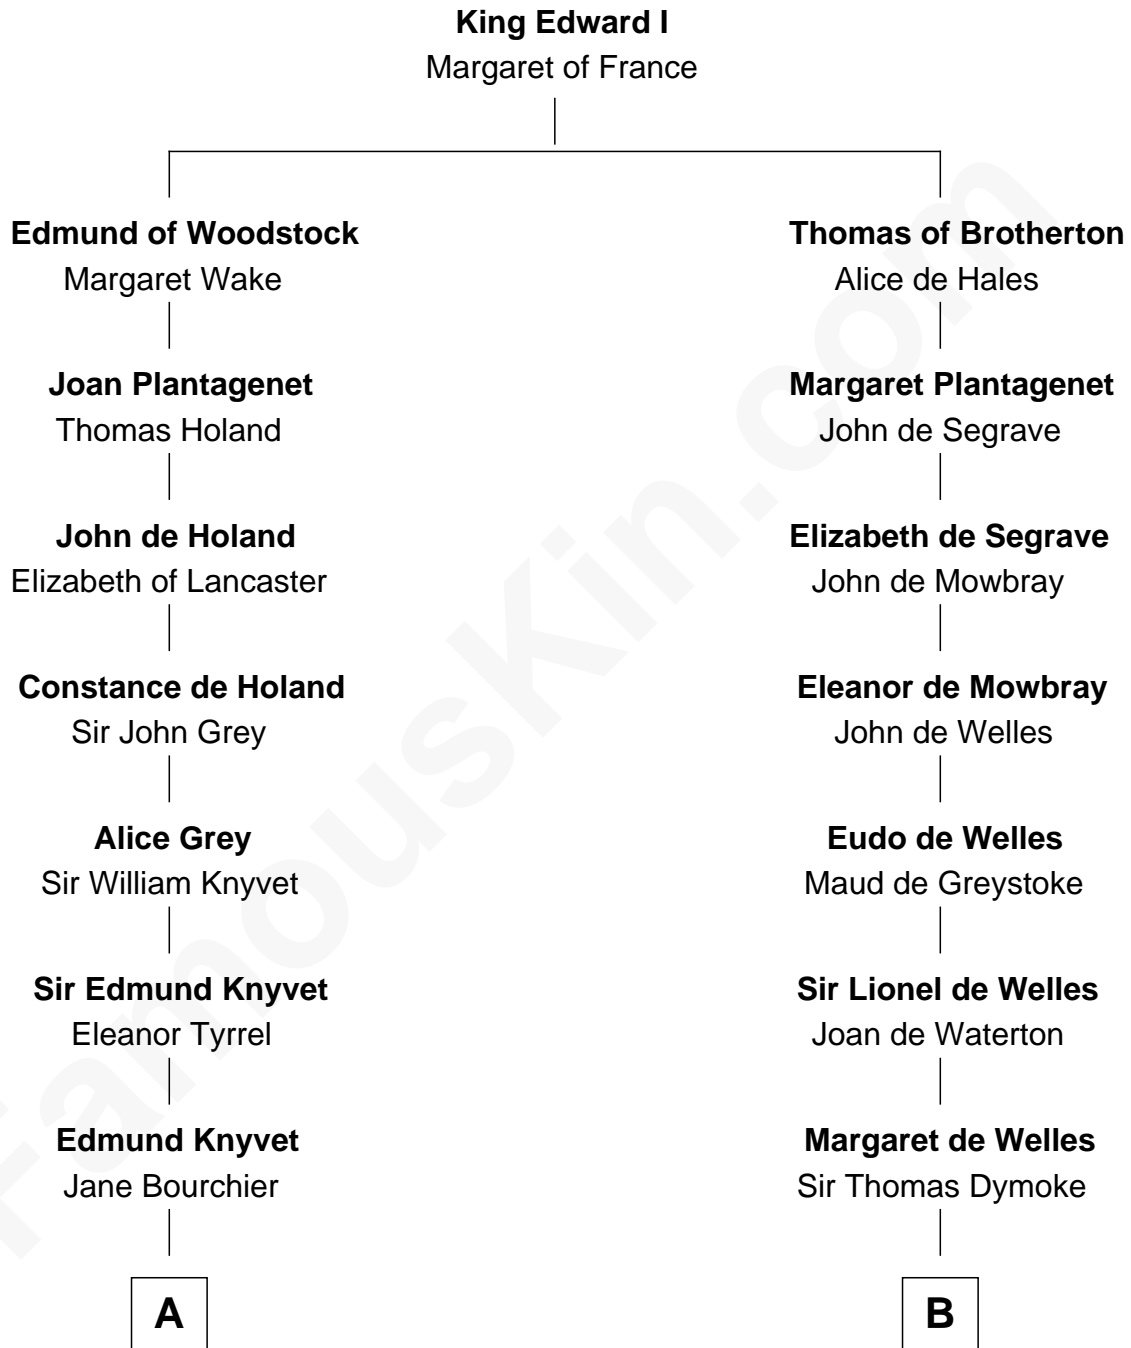

FamousKin.com
Relationship Chart of
Story Musgrave
NASA Astronaut

16th cousin 5 times removed of
Meriwether Lewis
Lewis and Clark Expedition

C

—
William Gray
Sarah Frances Loring

—
Edward Gray
Elizabeth Gray Story

—
Marguerite Gray
John Butler Swann

—
Marguerite Swann
Percy Musgrave

—
Story Musgrave
NASA Astronaut

FamousKin.com