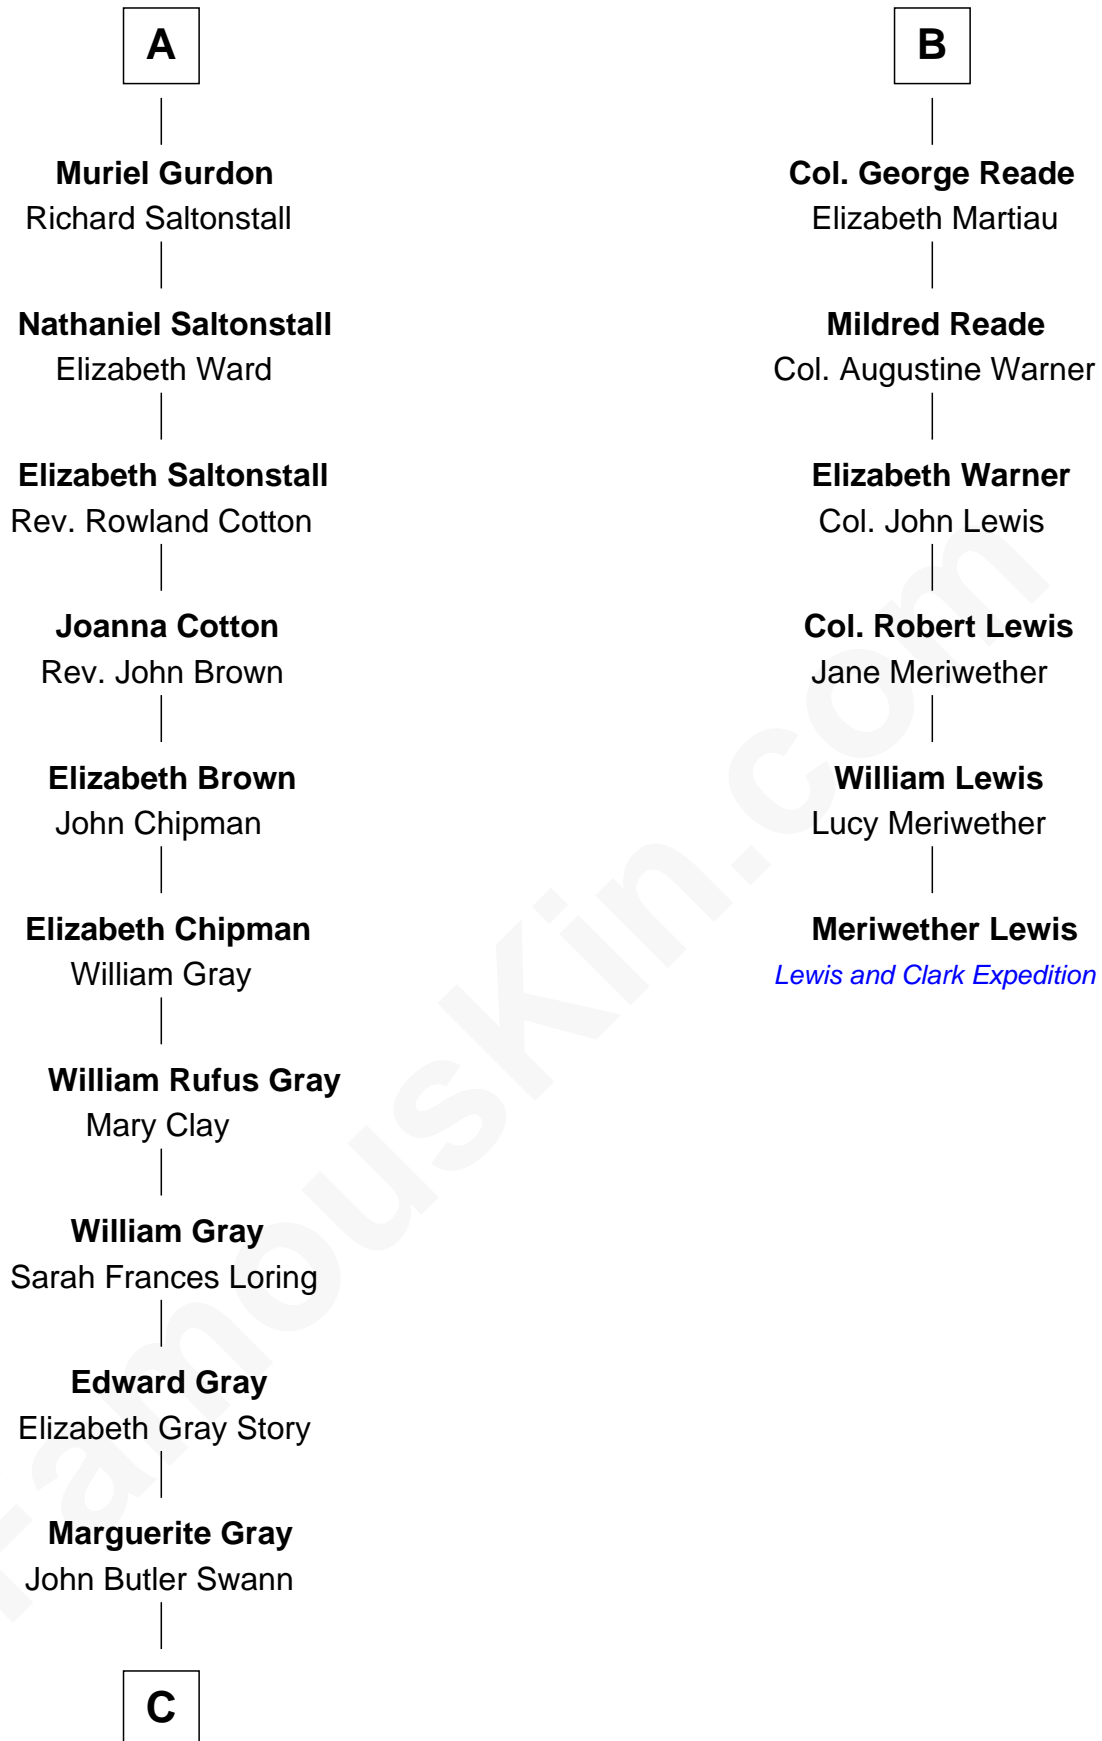

FamousKin.com
Relationship Chart of
Story Musgrave
NASA Astronaut

12th cousin 6 times removed of
Meriwether Lewis
Lewis and Clark Expedition

C

—
Marguerite Swann

Percy Musgrave

—
Story Musgrave

NASA Astronaut

FamousKin.com