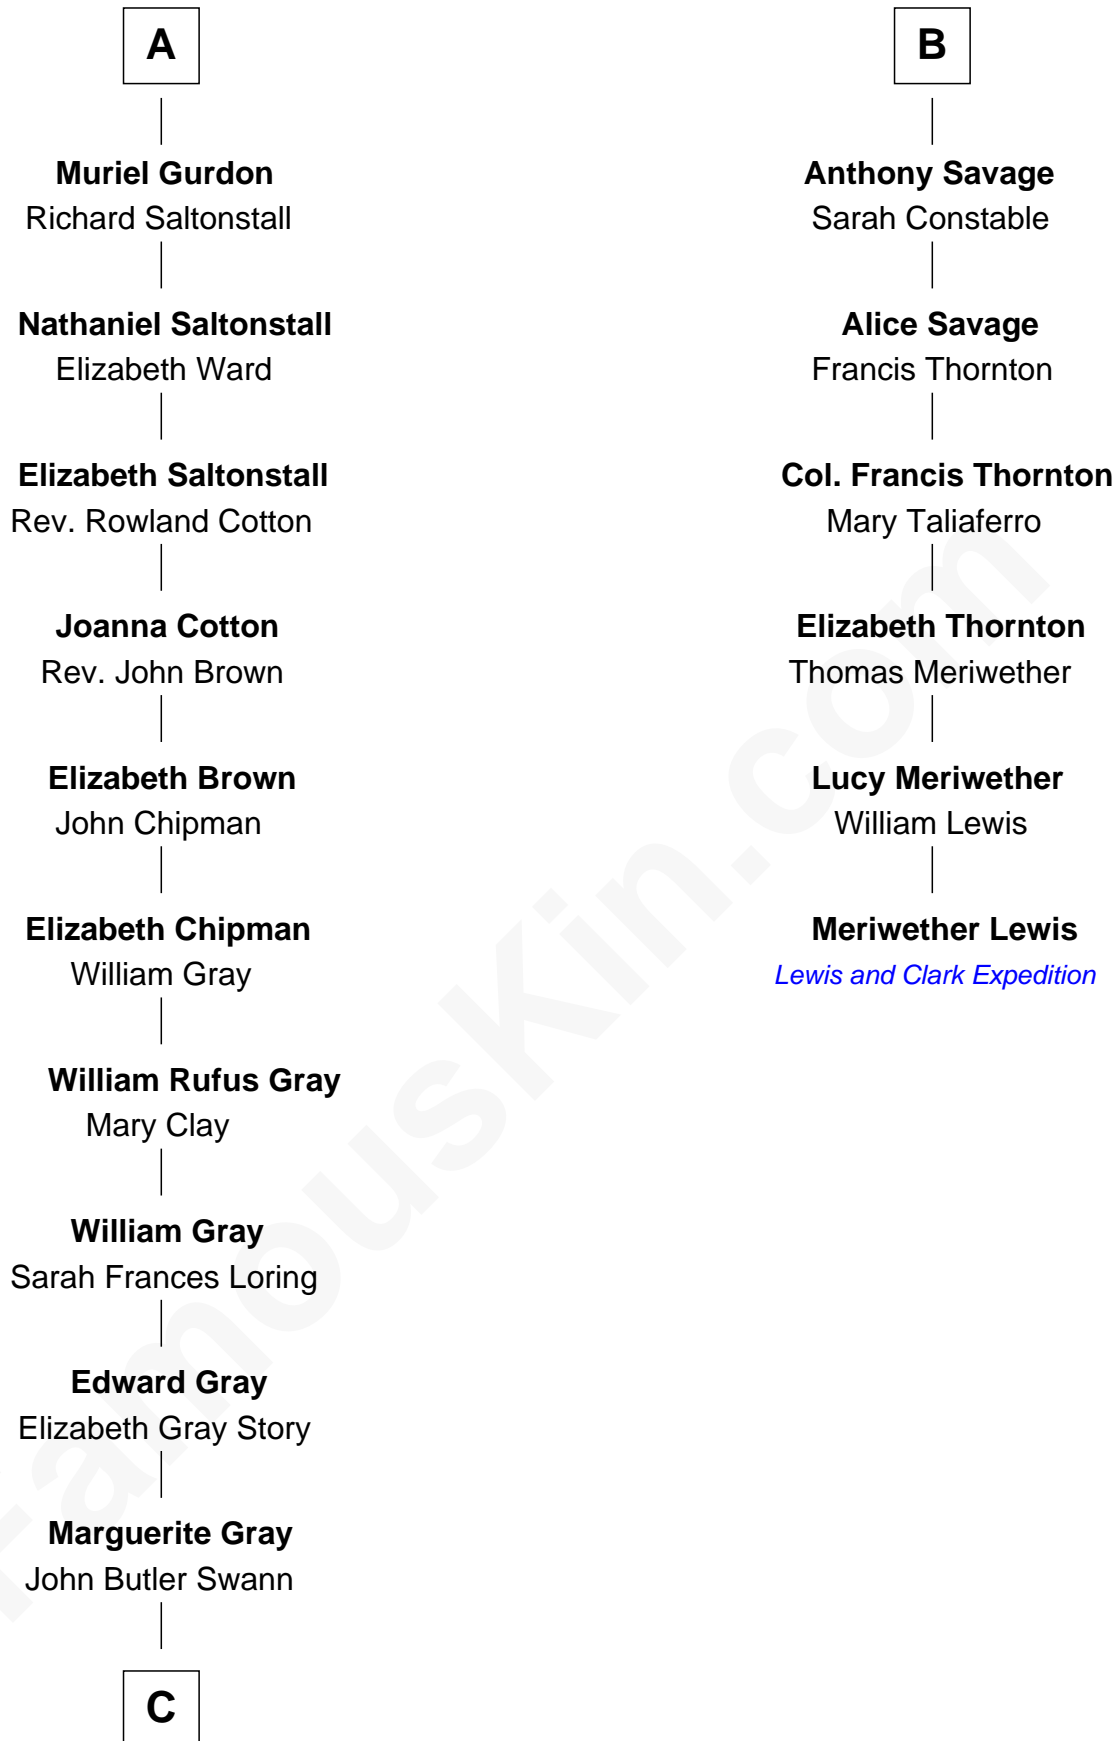

FamousKin.com
Relationship Chart of
Story Musgrave
NASA Astronaut

12th cousin 6 times removed of
Meriwether Lewis
Lewis and Clark Expedition

C

—
Marguerite Swann

Percy Musgrave

—
Story Musgrave

NASA Astronaut

FamousKin.com