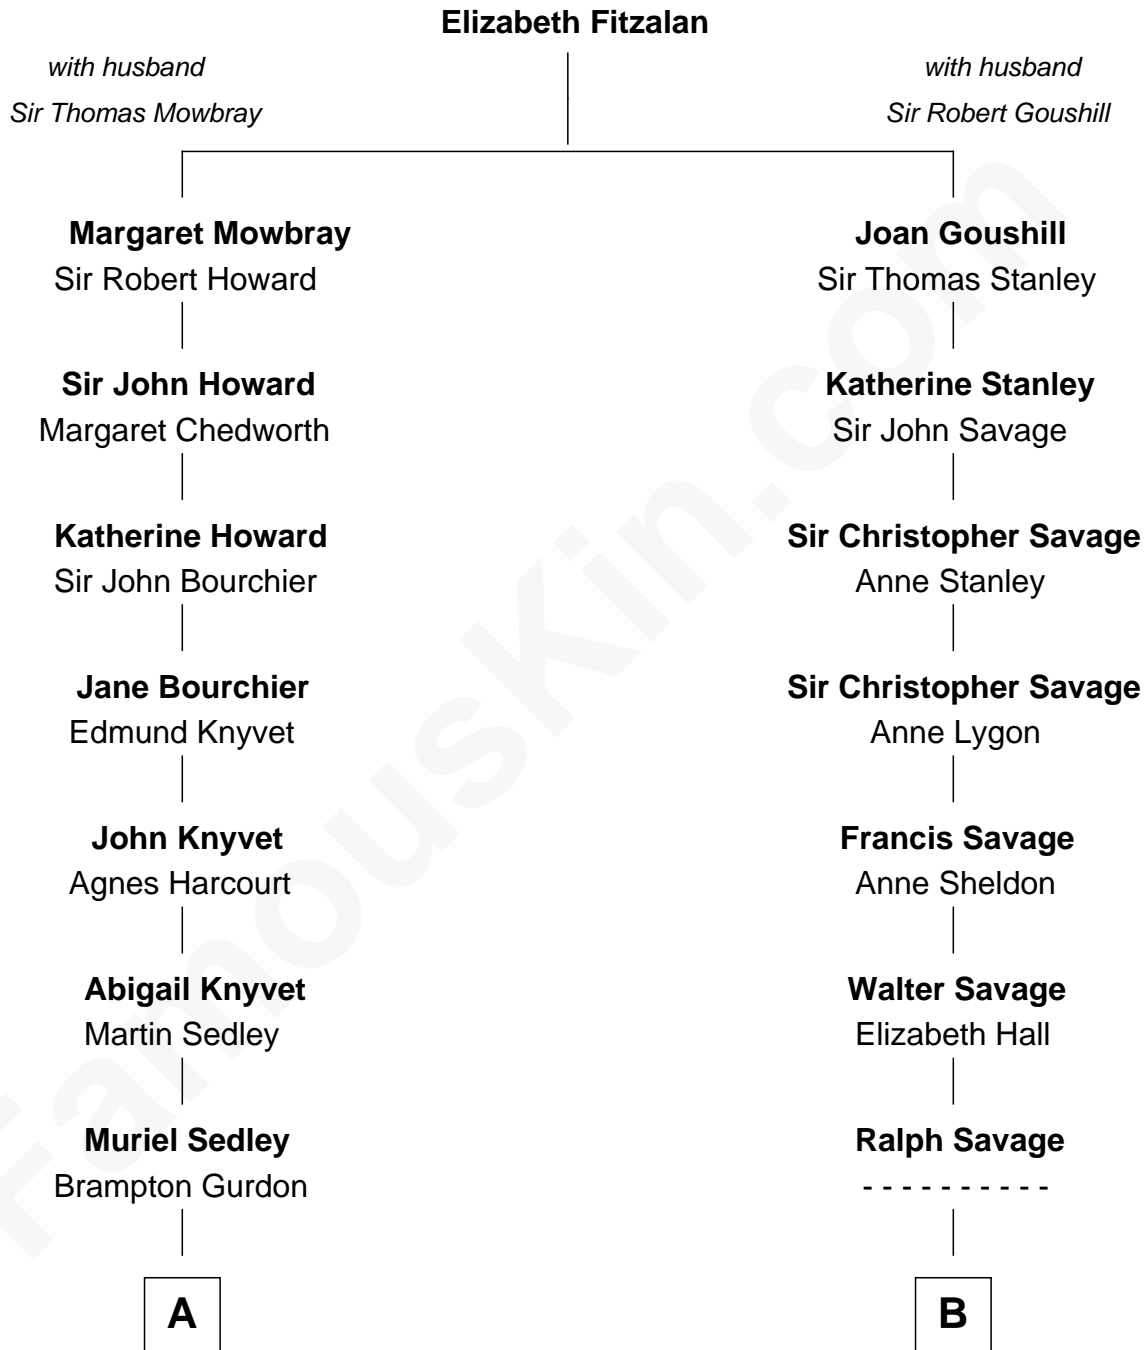

FamousKin.com
Relationship Chart of
Story Musgrave
NASA Astronaut

12th cousin 6 times removed of
Meriwether Lewis
Lewis and Clark Expedition

C

—
Marguerite Swann

Percy Musgrave

—
Story Musgrave

NASA Astronaut

FamousKin.com