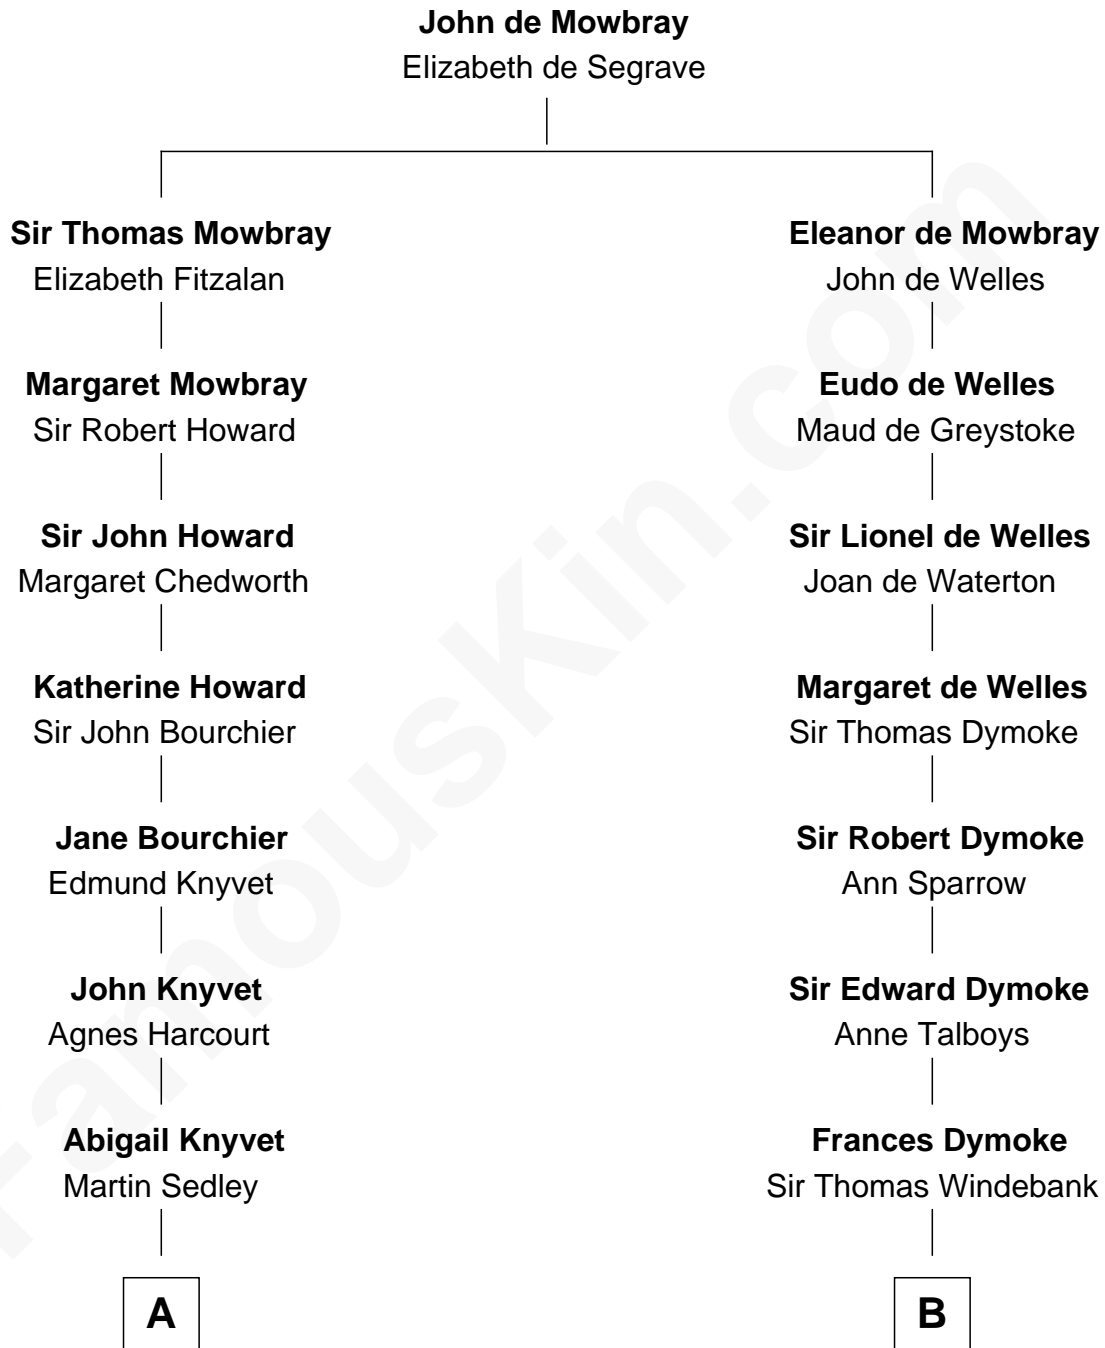

FamousKin.com
Relationship Chart of
Story Musgrave
NASA Astronaut

13th cousin 6 times removed of
Meriwether Lewis
Lewis and Clark Expedition

C

—
Marguerite Gray
John Butler Swann

—
Marguerite Swann
Percy Musgrave

—
Story Musgrave
NASA Astronaut

FamousKin.com