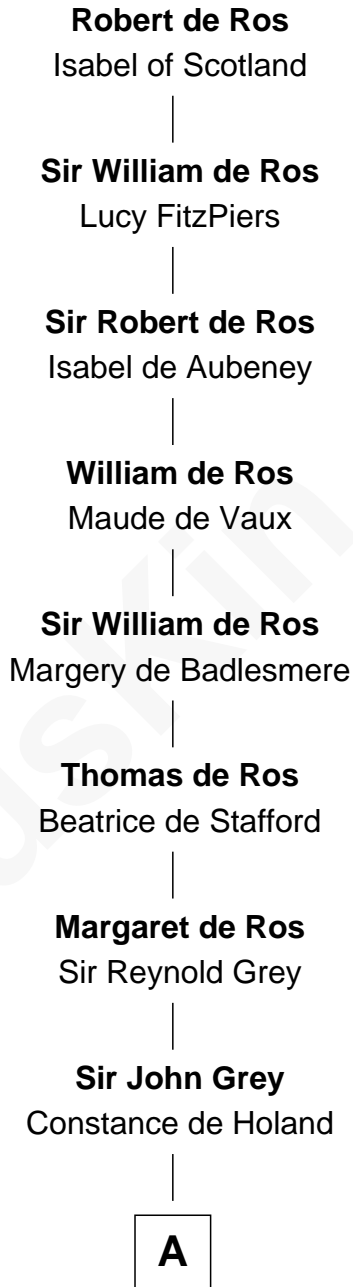

FamousKin.com Relationship Chart of

Story Musgrave

NASA Astronaut

23rd Great-grandson of

Robert de Ros

Magna Carta Surety

A

Alice Grey

Sir William Knyvet

Sir Edmund Knyvet

Eleanor Tyrrel

Edmund Knyvet

Jane Bouchier

John Knyvet

Agnes Harcourt

Abigail Knyvet

William Gray

—
William Rufus Gray

Mary Clay

—
William Gray

Sarah Frances Loring

—
Edward Gray

Elizabeth Gray Story

—
Marguerite Gray