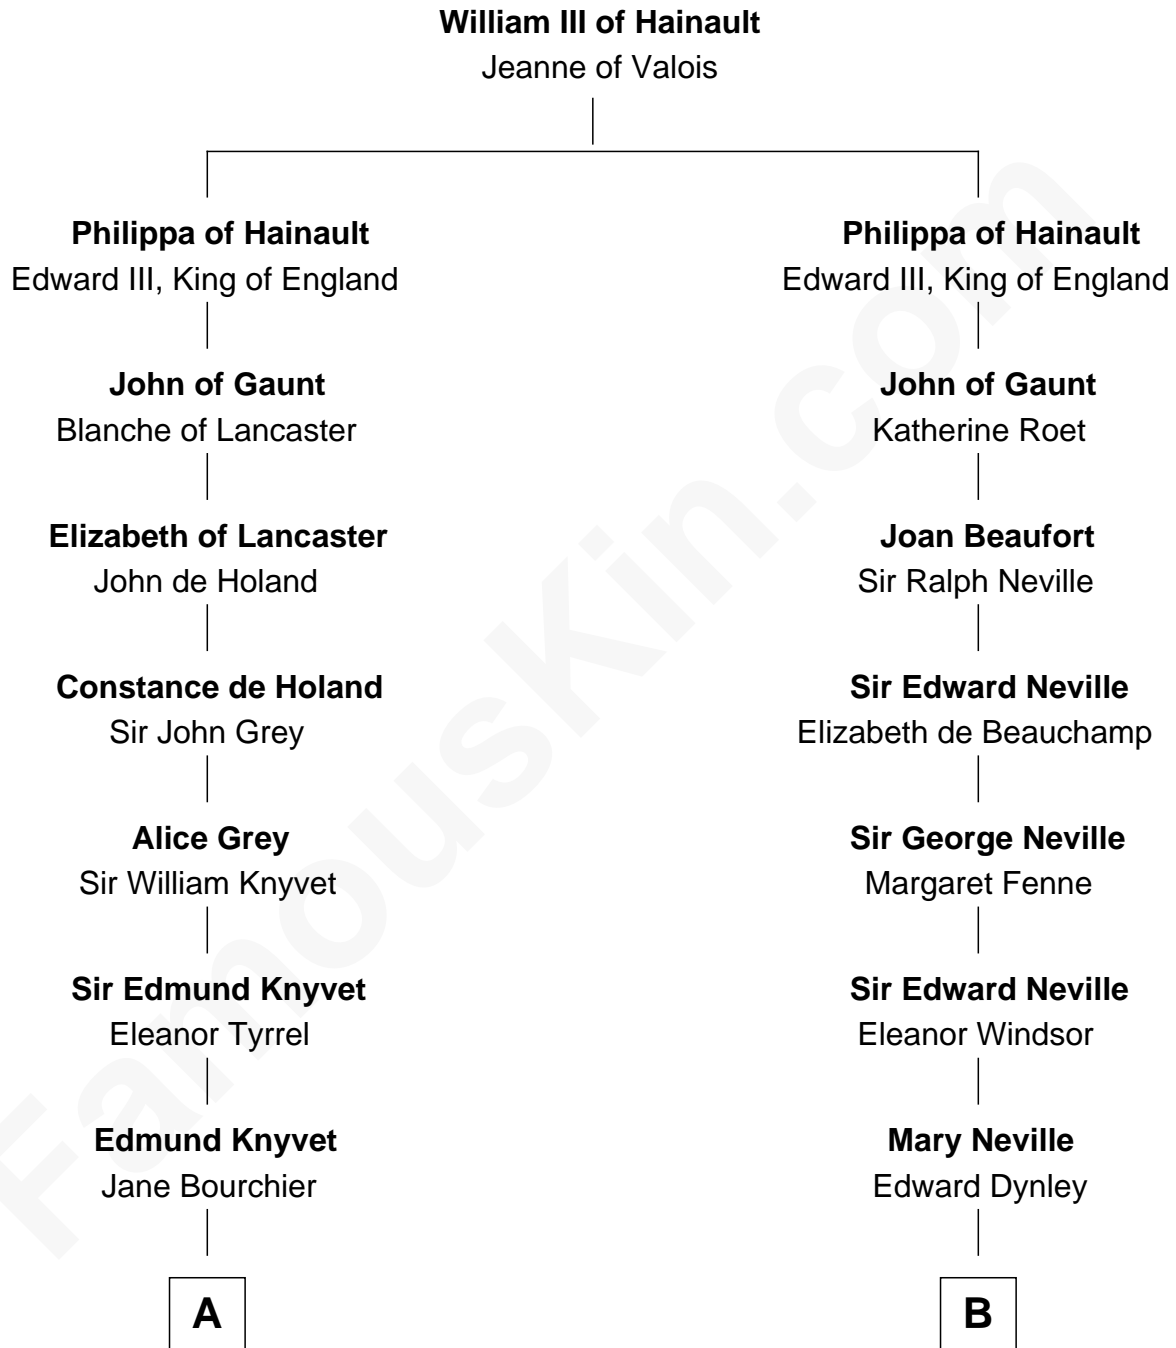

FamousKin.com
Relationship Chart of
Story Musgrave
NASA Astronaut

16th cousin 5 times removed of

Lytton Strachey
Author and Co-Founder of Bloomsbury Group

C

—
William Gray
Sarah Frances Loring

—
Edward Gray
Elizabeth Gray Story

—
Marguerite Gray
John Butler Swann

—
Marguerite Swann
Percy Musgrave

—
Story Musgrave
NASA Astronaut

FamousKin.com