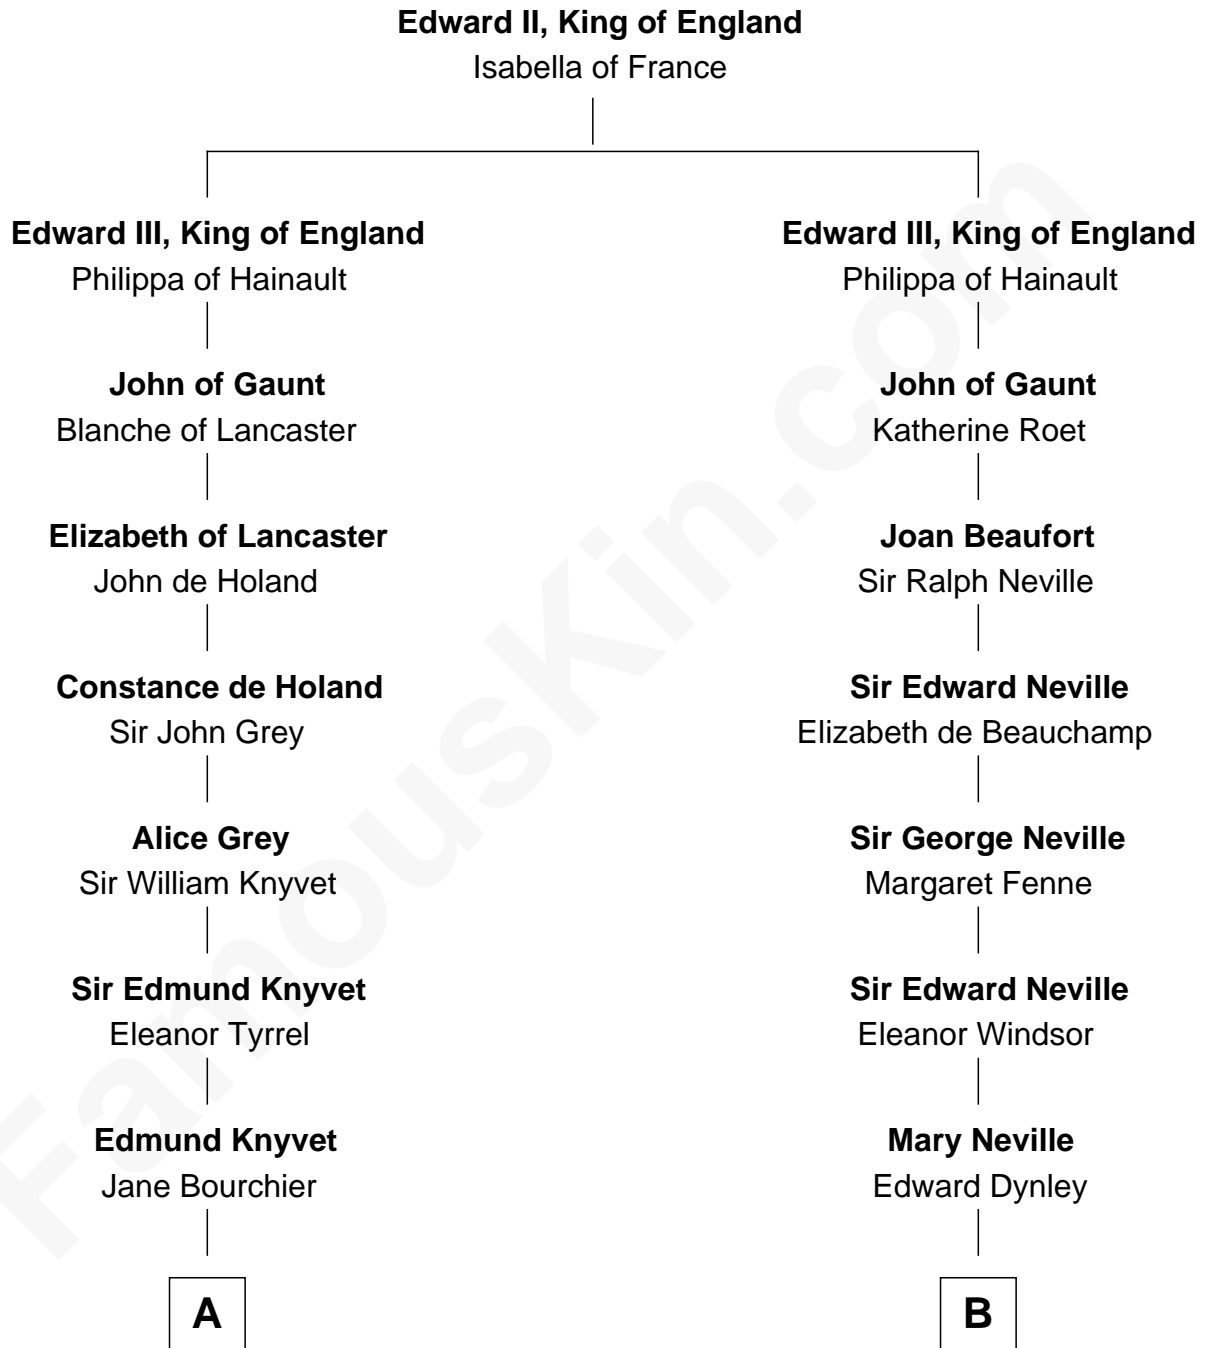

FamousKin.com
Relationship Chart of
Story Musgrave
NASA Astronaut

16th cousin 5 times removed of

Lytton Strachey
Author and Co-Founder of Bloomsbury Group

C

—
William Gray
Sarah Frances Loring

—
Edward Gray
Elizabeth Gray Story

—
Marguerite Gray
John Butler Swann

—
Marguerite Swann
Percy Musgrave

—
Story Musgrave
NASA Astronaut

FamousKin.com