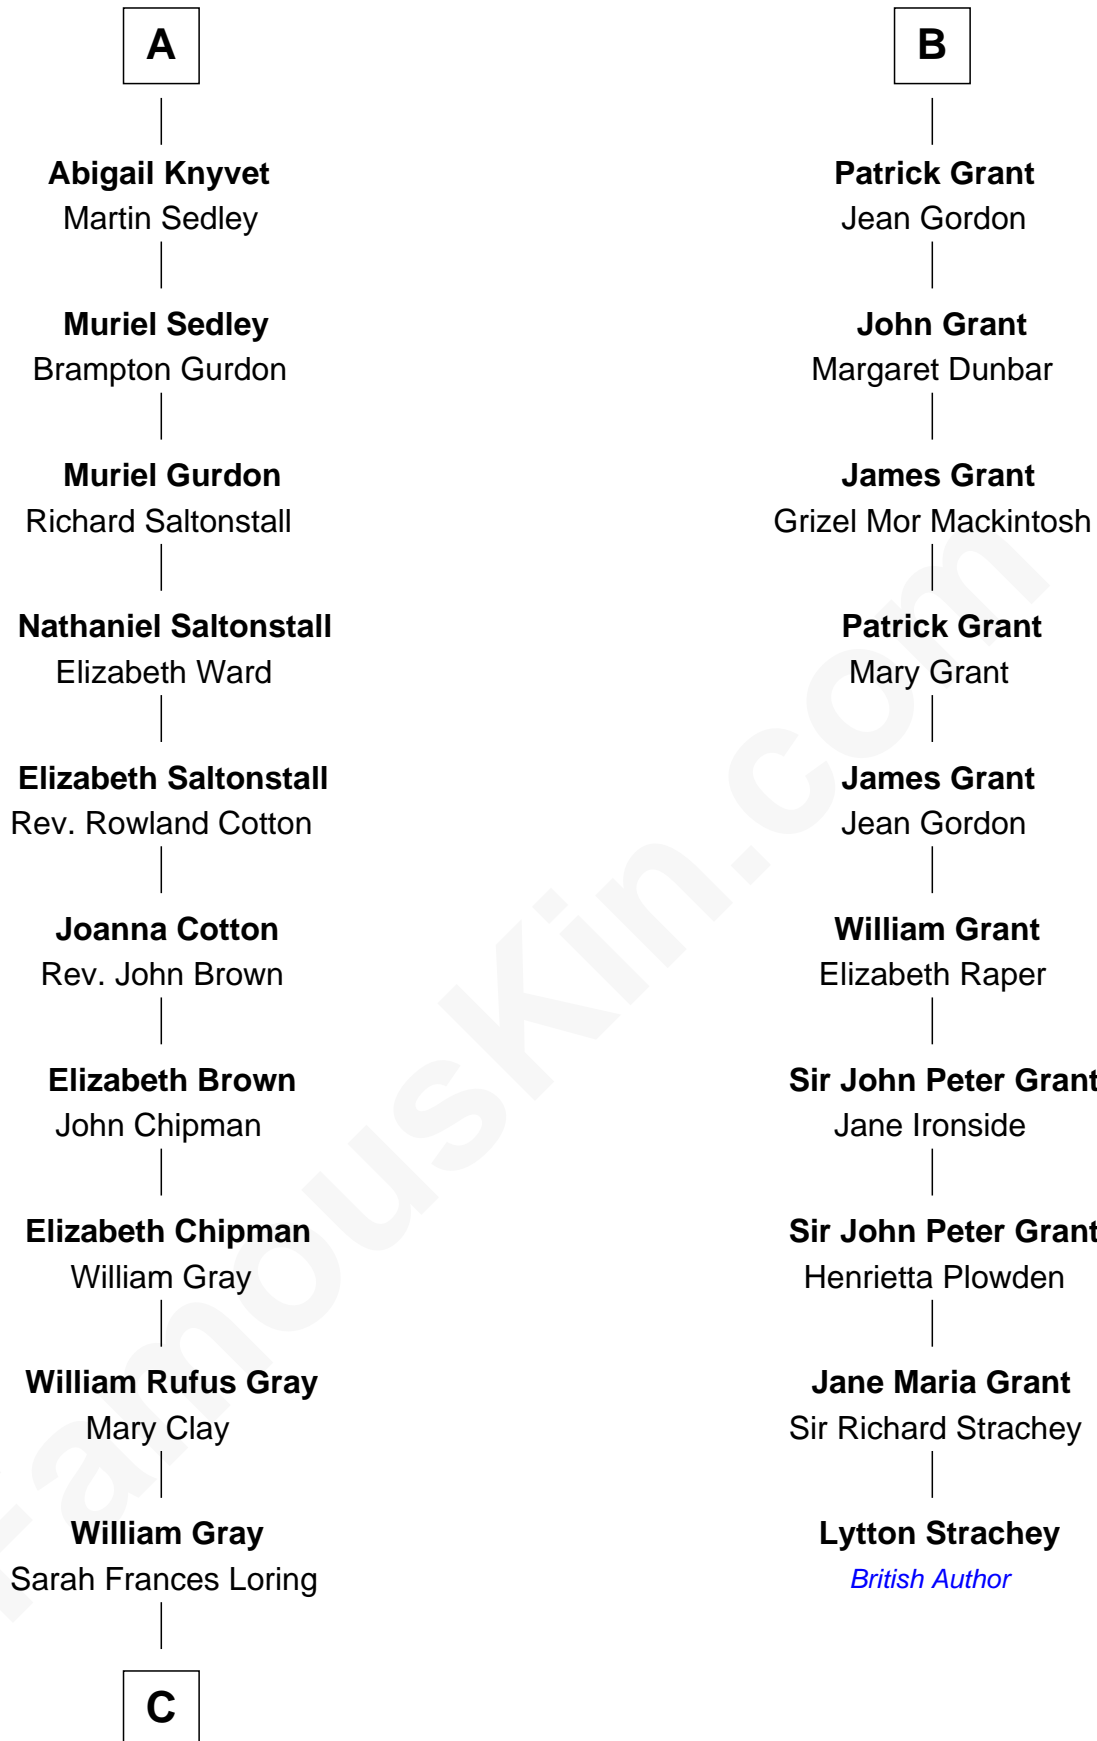

**FamousKin.com**  
**Relationship Chart of**  
**Story Musgrave**  
*NASA Astronaut*

**16th cousin 4 times removed of**

**Lytton Strachey**  
*Author and Co-Founder of Bloomsbury Group*

**C**

—  
**Edward Gray**  
Elizabeth Gray Story

—  
**Marguerite Gray**  
John Butler Swann

—  
**Marguerite Swann**  
Percy Musgrave

—  
**Story Musgrave**  
*NASA Astronaut*

FamousKin.com