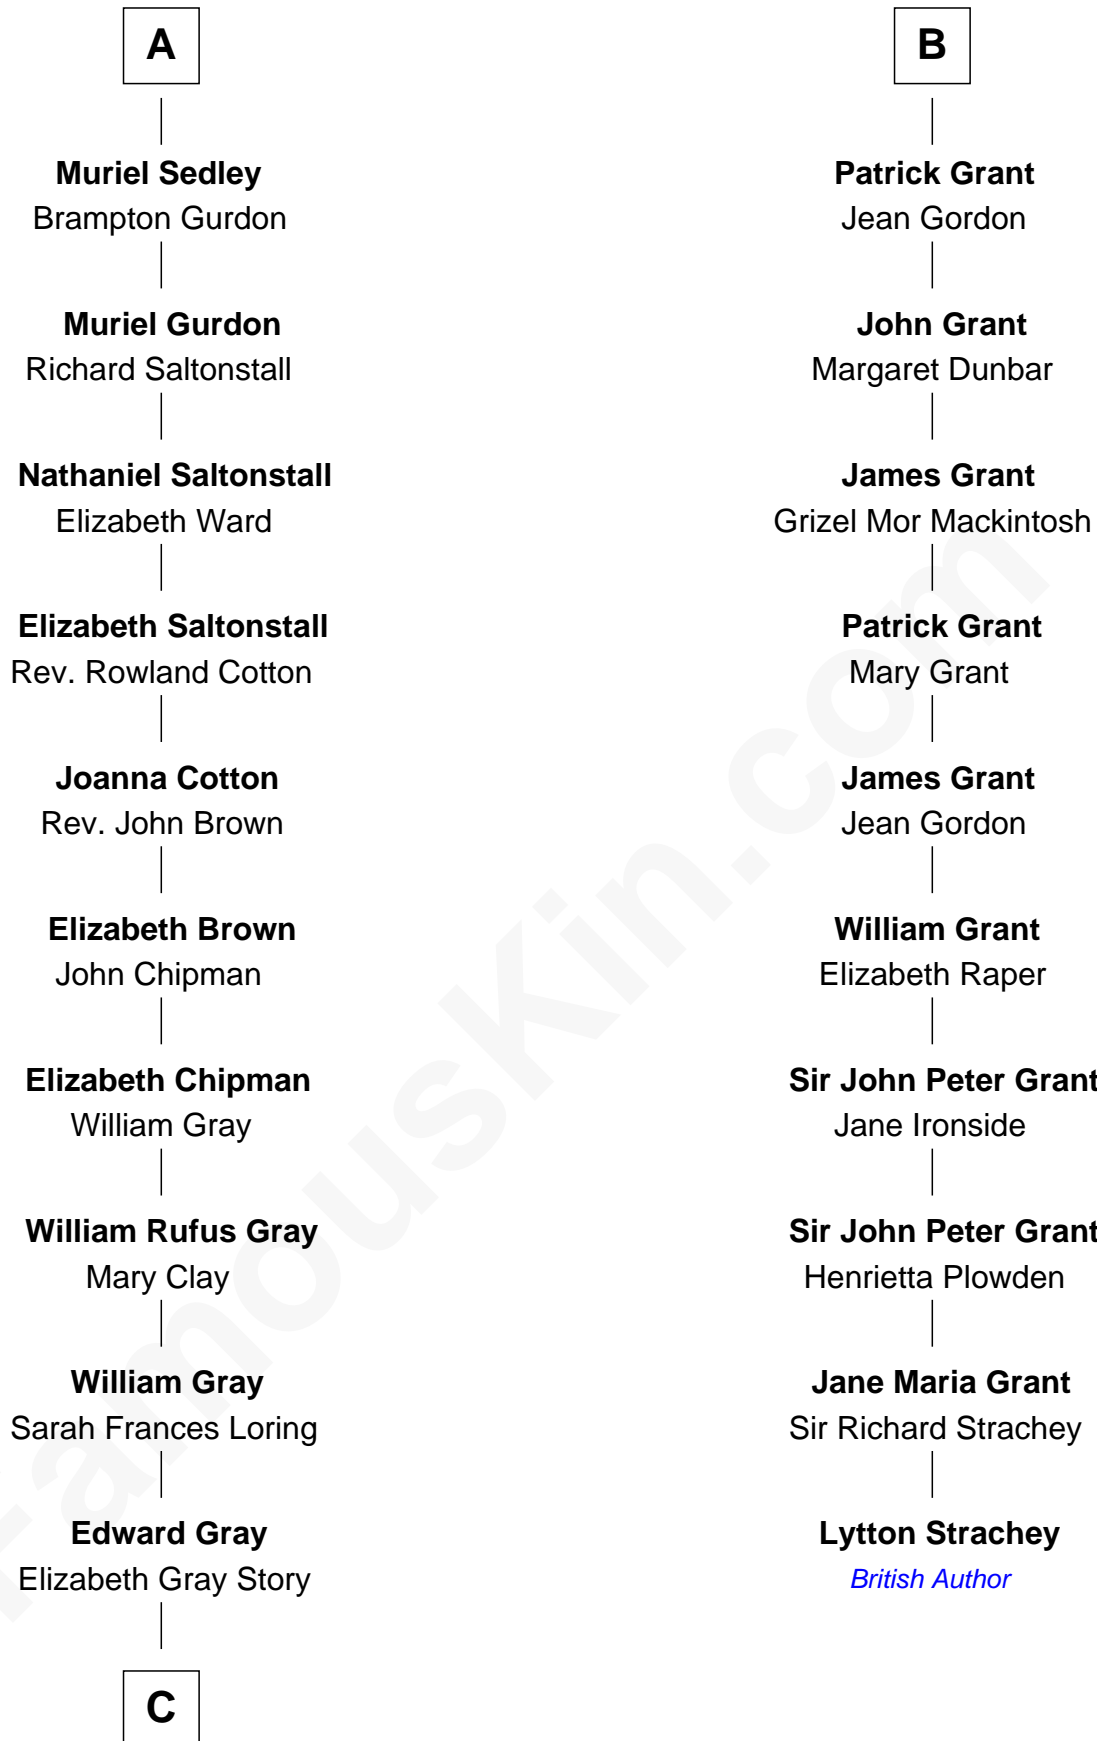

**FamousKin.com**  
**Relationship Chart of**  
**Story Musgrave**  
*NASA Astronaut*

16th cousin 3 times removed of

**Lytton Strachey**  
*Author and Co-Founder of Bloomsbury Group*

**C**

—  
**Marguerite Gray**  
John Butler Swann

—  
**Marguerite Swann**  
Percy Musgrave

—  
**Story Musgrave**  
*NASA Astronaut*

FamousKin.com