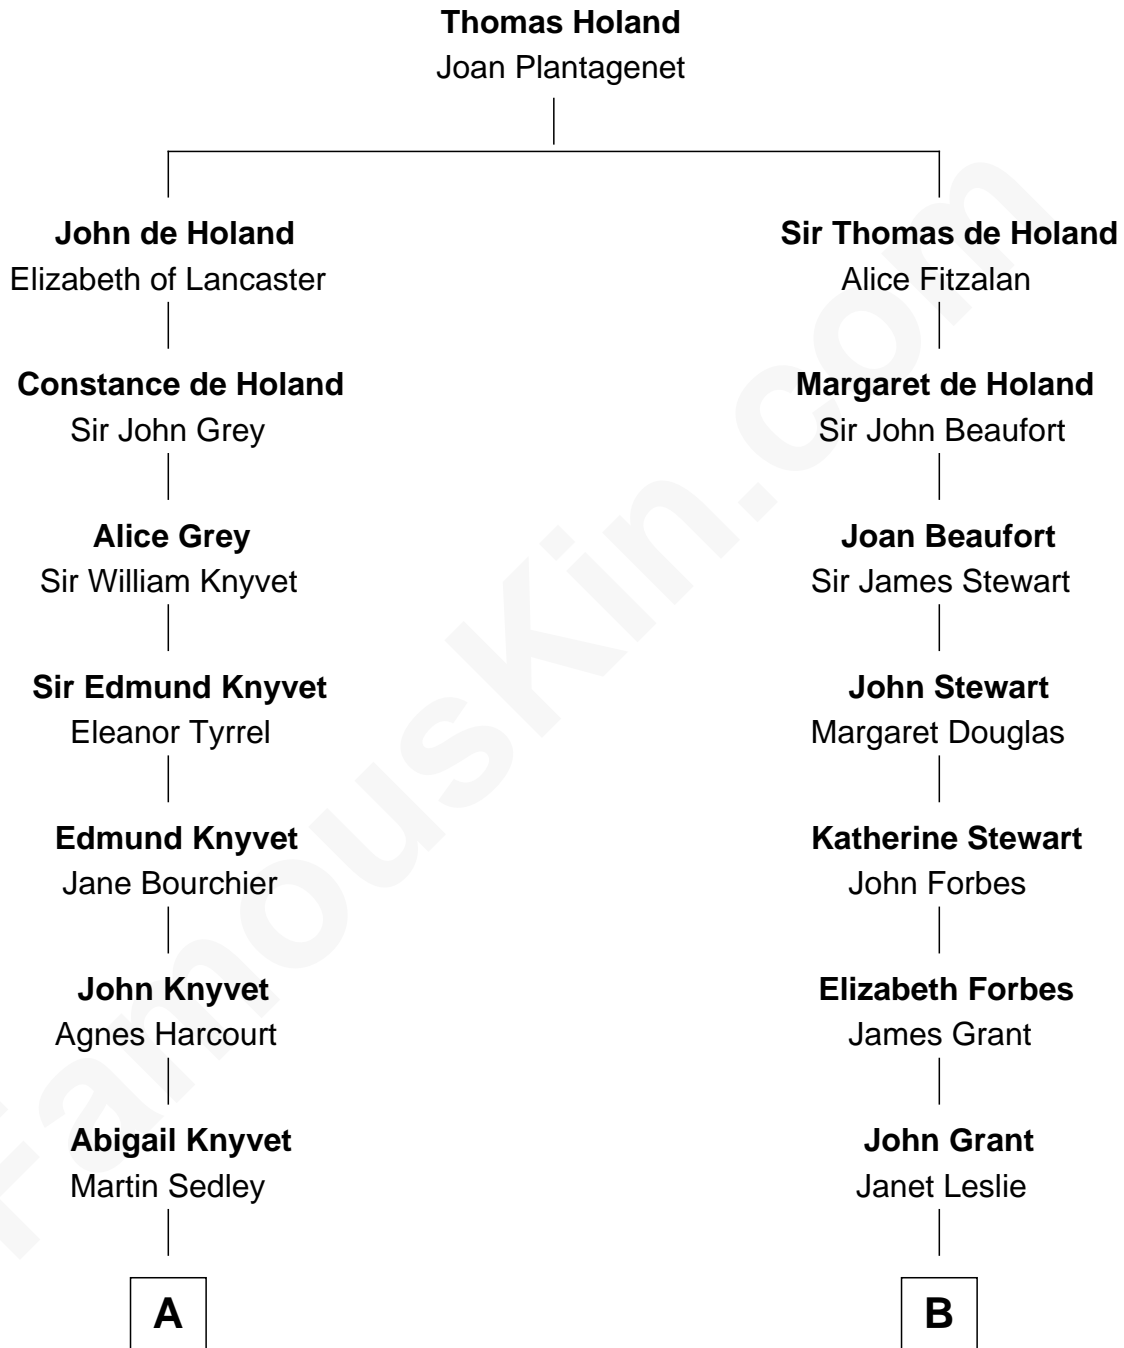

**FamousKin.com**  
**Relationship Chart of**  
**Story Musgrave**  
*NASA Astronaut*

16th cousin 3 times removed of

**Lytton Strachey**  
*Author and Co-Founder of Bloomsbury Group*

**C**

—  
**Marguerite Gray**  
John Butler Swann

—  
**Marguerite Swann**  
Percy Musgrave

—  
**Story Musgrave**  
*NASA Astronaut*

FamousKin.com