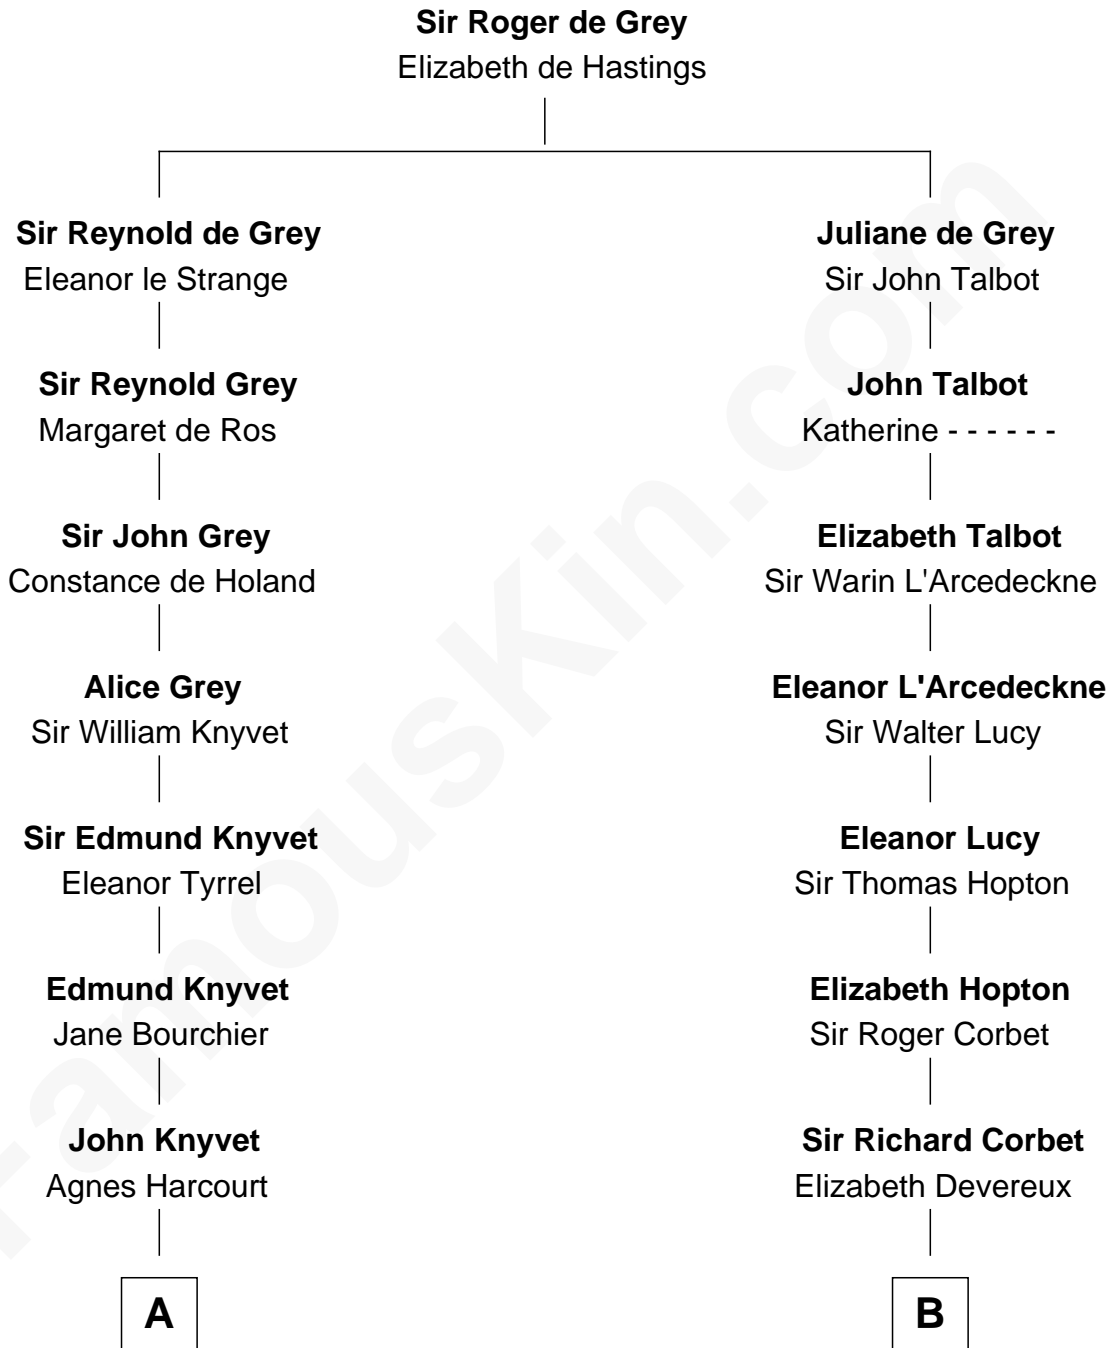

FamousKin.com Relationship Chart of

Story Musgrave

NASA Astronaut

19th cousin 1 time removed of

Olivia De Havilland

Movie Actress

C

Edward Gray
Elizabeth Gray Story

Marguerite Gray
John Butler Swann

Marguerite Swann
Percy Musgrave

Story Musgrave
NASA Astronaut

D

Margaret Letitia Molesworth
Charles Richard De Havilland

Walter Augustus De Havilland
Lillian Augusta Ruse

Olivia De Havilland
Movie Actress