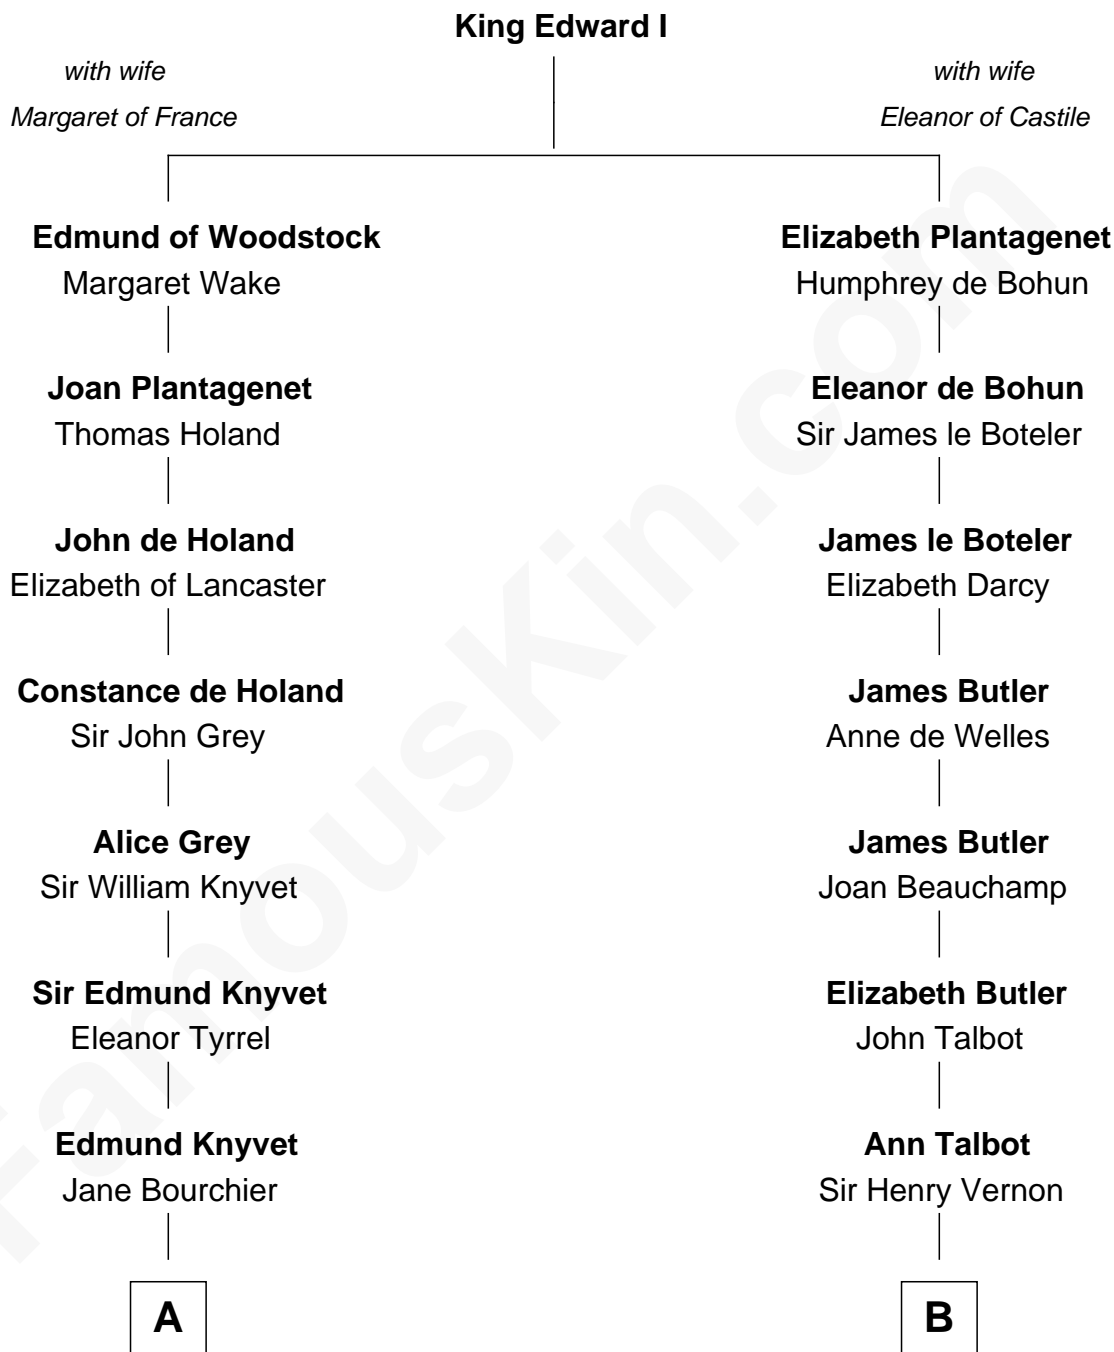

FamousKin.com Relationship Chart of

Story Musgrave

NASA Astronaut

19th cousin 2 times removed of

Olivia De Havilland

Movie Actress

C

William Gray
Sarah Frances Loring

Edward Gray
Elizabeth Gray Story

Marguerite Gray
John Butler Swann

Marguerite Swann
Percy Musgrave

Story Musgrave
NASA Astronaut

D

Margaret Letitia Molesworth
Charles Richard De Havilland

Walter Augustus De Havilland
Lillian Augusta Ruse