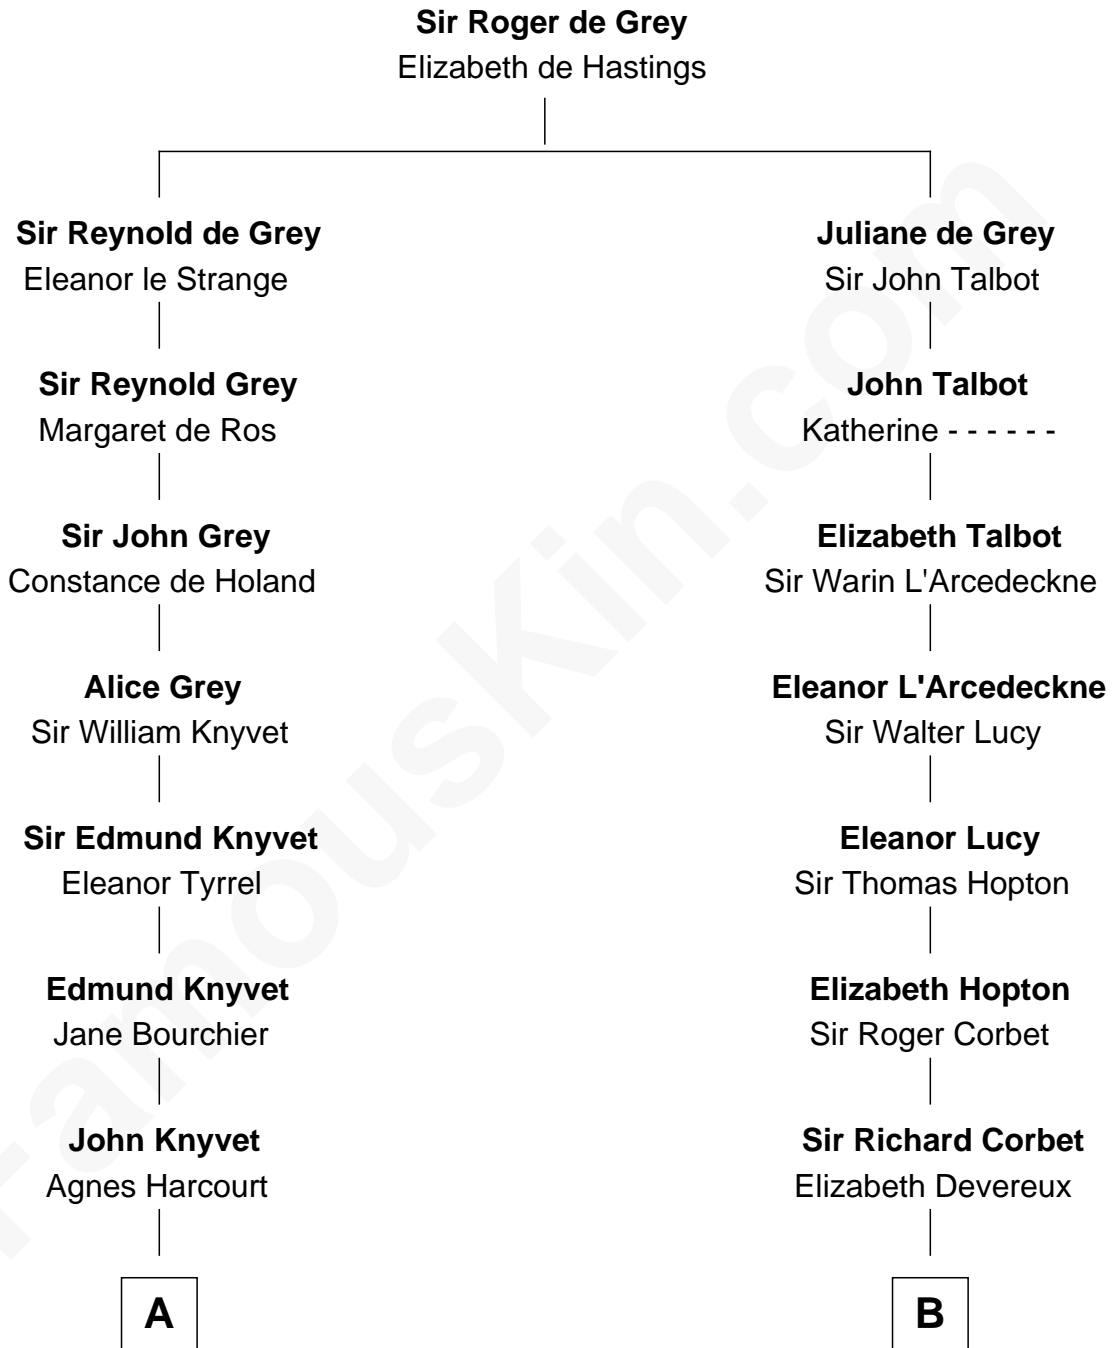

FamousKin.com Relationship Chart of

Story Musgrave

NASA Astronaut

19th cousin 1 time removed of

Joan Fontaine

Movie Actress

C

Edward Gray
Elizabeth Gray Story

Marguerite Gray
John Butler Swann

Marguerite Swann
Percy Musgrave

Story Musgrave
NASA Astronaut

D

Margaret Letitia Molesworth
Charles Richard De Havilland

Walter Augustus De Havilland
Lillian Augusta Ruse

Joan Fontaine
Movie Actress