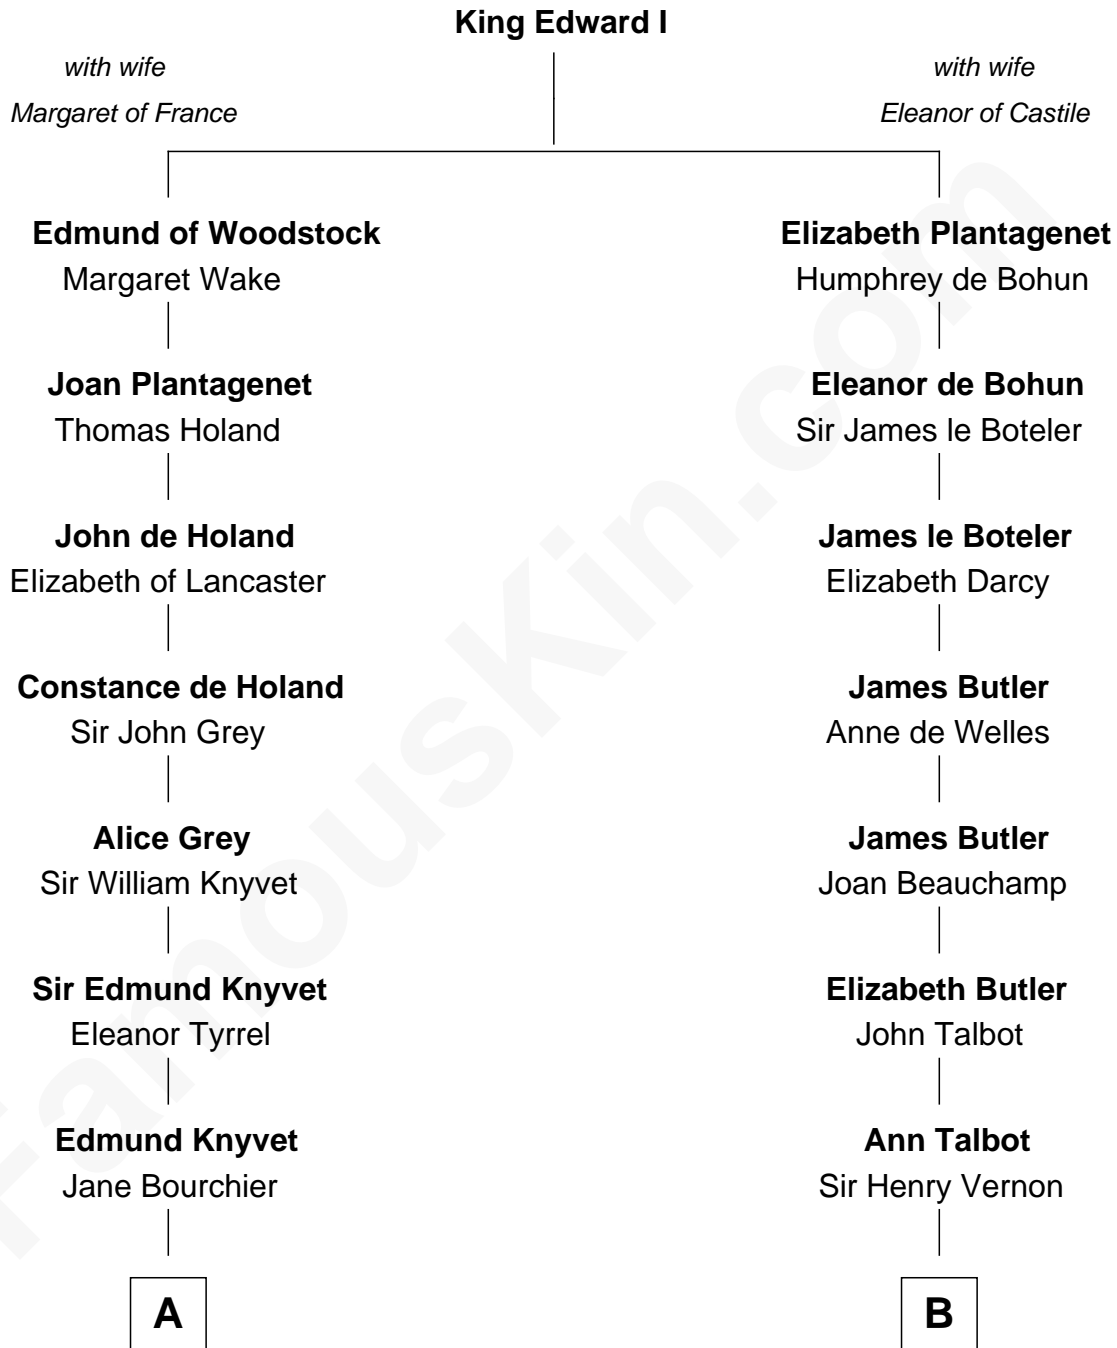

FamousKin.com
Relationship Chart of
Story Musgrave
NASA Astronaut

19th cousin 2 times removed of

Joan Fontaine
Movie Actress

C

William Gray
Sarah Frances Loring

Edward Gray
Elizabeth Gray Story

Marguerite Gray
John Butler Swann

Marguerite Swann
Percy Musgrave

Story Musgrave
NASA Astronaut

D

Margaret Letitia Molesworth
Charles Richard De Havilland

Walter Augustus De Havilland
Lillian Augusta Ruse

Joan Fontaine
Movie Actress